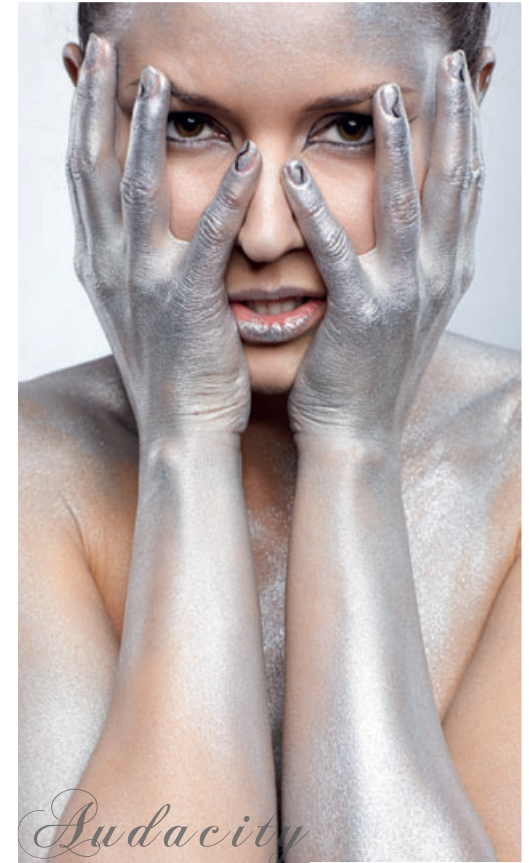

Special pieces / Piezas especiales

Nanoelectic silver decor lista 7,5x60
7,3 x 59,55 cm - 2.87" x 23.45"

G-155

PRODUCTS TO BE CLEANED WITH PH NEUTRAL / LIMPIAR CON PRODUCTOS PH NEUTROS