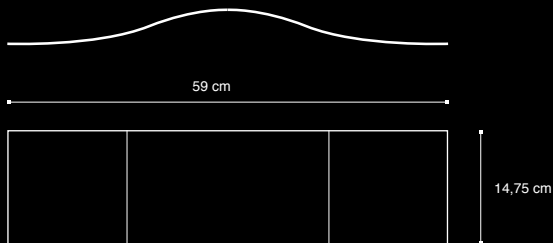

APRILISA

arch
CONCEPT

by **APAVISA**

limited
structure

newshapes
for architecture

bump hexagonal

Hexagono bump
59,3 x 51,36 cm - 23.35" x 20.22"

b ump 60x60

Bump 60x60
59,4 x 59,4 cm - 23.39" x 23.39"

d iagonal up

60x60

Diagonal up 60x60
59,4 x 59,4 cm - 23.39" x 23.39"

Evolution ivory striato diagonal up 60x60

c orner up

60x60

Corner up - 1 60x60
59,55 x 59,55 cm - 23.45" x 23.45"

Corner up - 2 60x60
59,55 x 59,55 cm - 23.45" x 23.45"

Corner up - 3 60x60
59,55 x 59,55 cm - 23.45" x 23.45"

Corner up - 4 60x60
59,55 x 59,55 cm - 23.45" x 23.45"

c curve

15x60 - 22,5x90 - 30x120

Curve - 15

14,75 x 59 cm - 5.87" x 23.23"

Nanocurve - 15

14,75 x 59 cm - 5.87" x 23.23"

Curve - 22,5

22,215 x 88,6 cm - 8.75" x 34.89"

Nanocurve - 22,5

22,215 x 88,6 cm - 8.75" x 34.89"

Curve - 30