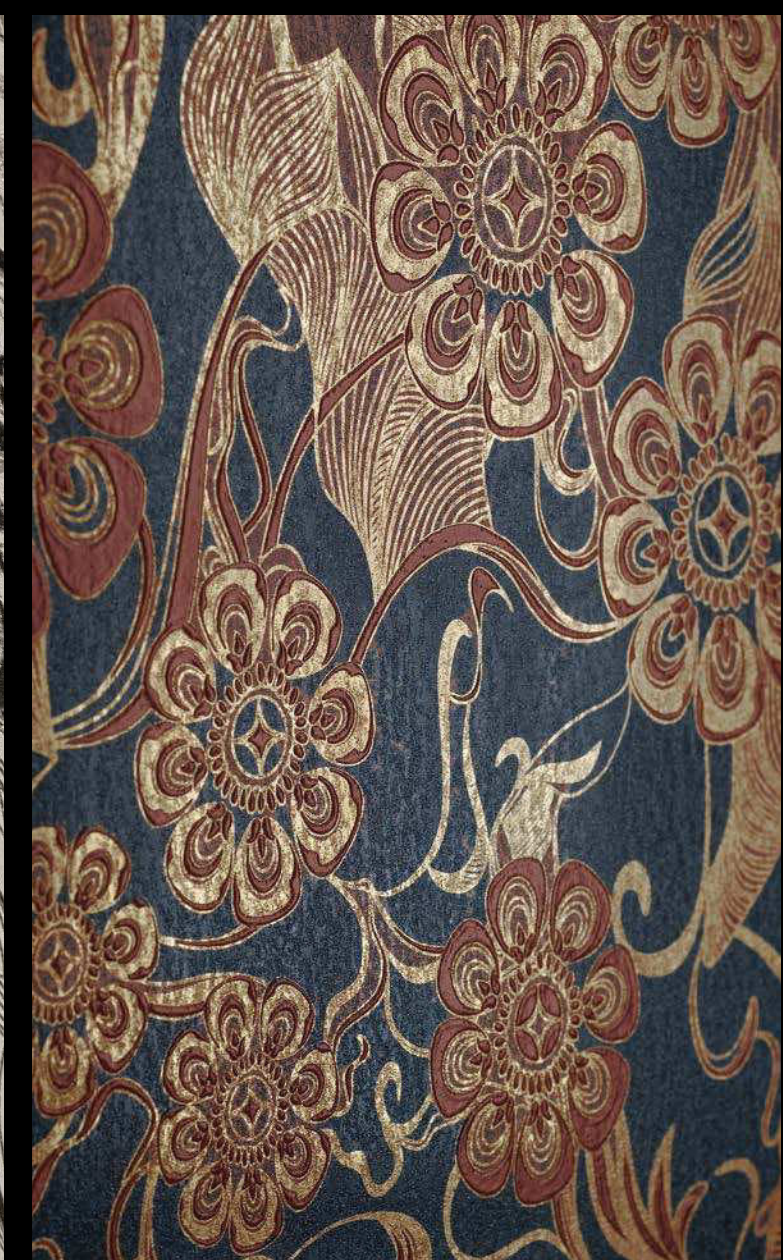

Civilization of Beauty

32,6x32,6 mosaico (5,2x5,2) IRIDIUM lap strut ret

49x49 GLITTERY Gold

Fusion

Civilization of Beauty

49x49 SILVER FOREST lap liscia ret . 49x49 IRIDIUM lap liscia ret

49x49 GOLD FOREST lap liscia ret