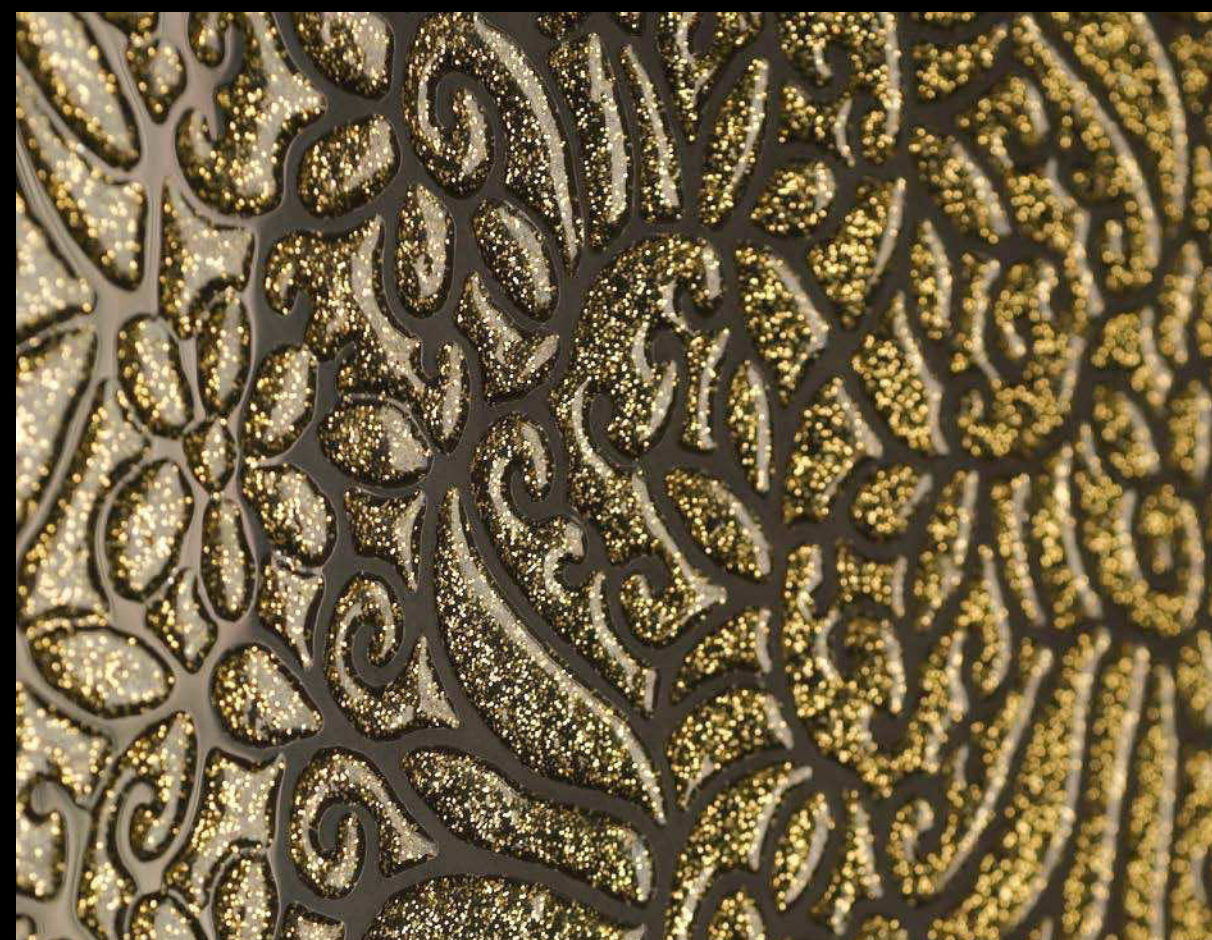

32,6x32,6 mosaico (5,2x5,2) IRIDIUM lap strut ret