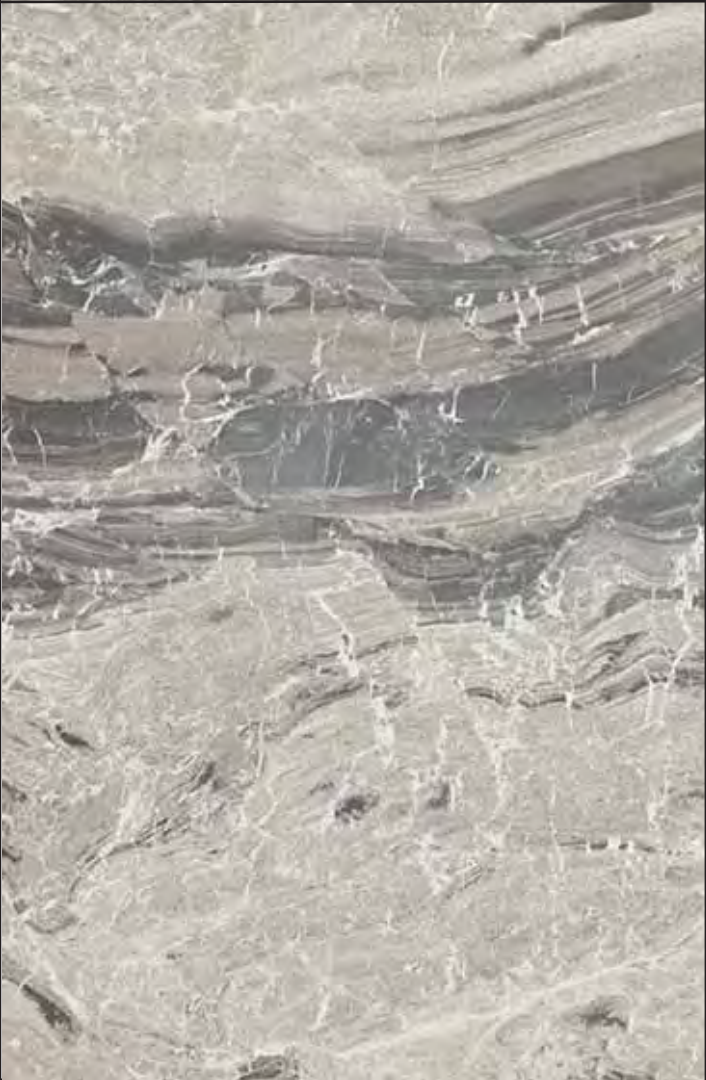

marble gray lucido

marble gray naturale