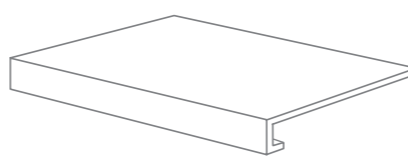

GRADONE - STEP
33x59x3,2x3,2 - 12^{15/16}"x23^{1/4}"x1^{1/4}"x1^{1/4}" Lapp. Rett.
Pcs. Box. 4 - ML x Box 2,36
1C3T0P Michelangelo Bianco
1C3T9P Bernini Nero
1C3T1P Wiligelmo Beige
1C3T6P Canova Marrone

● 81
● 81
● 81
● 81