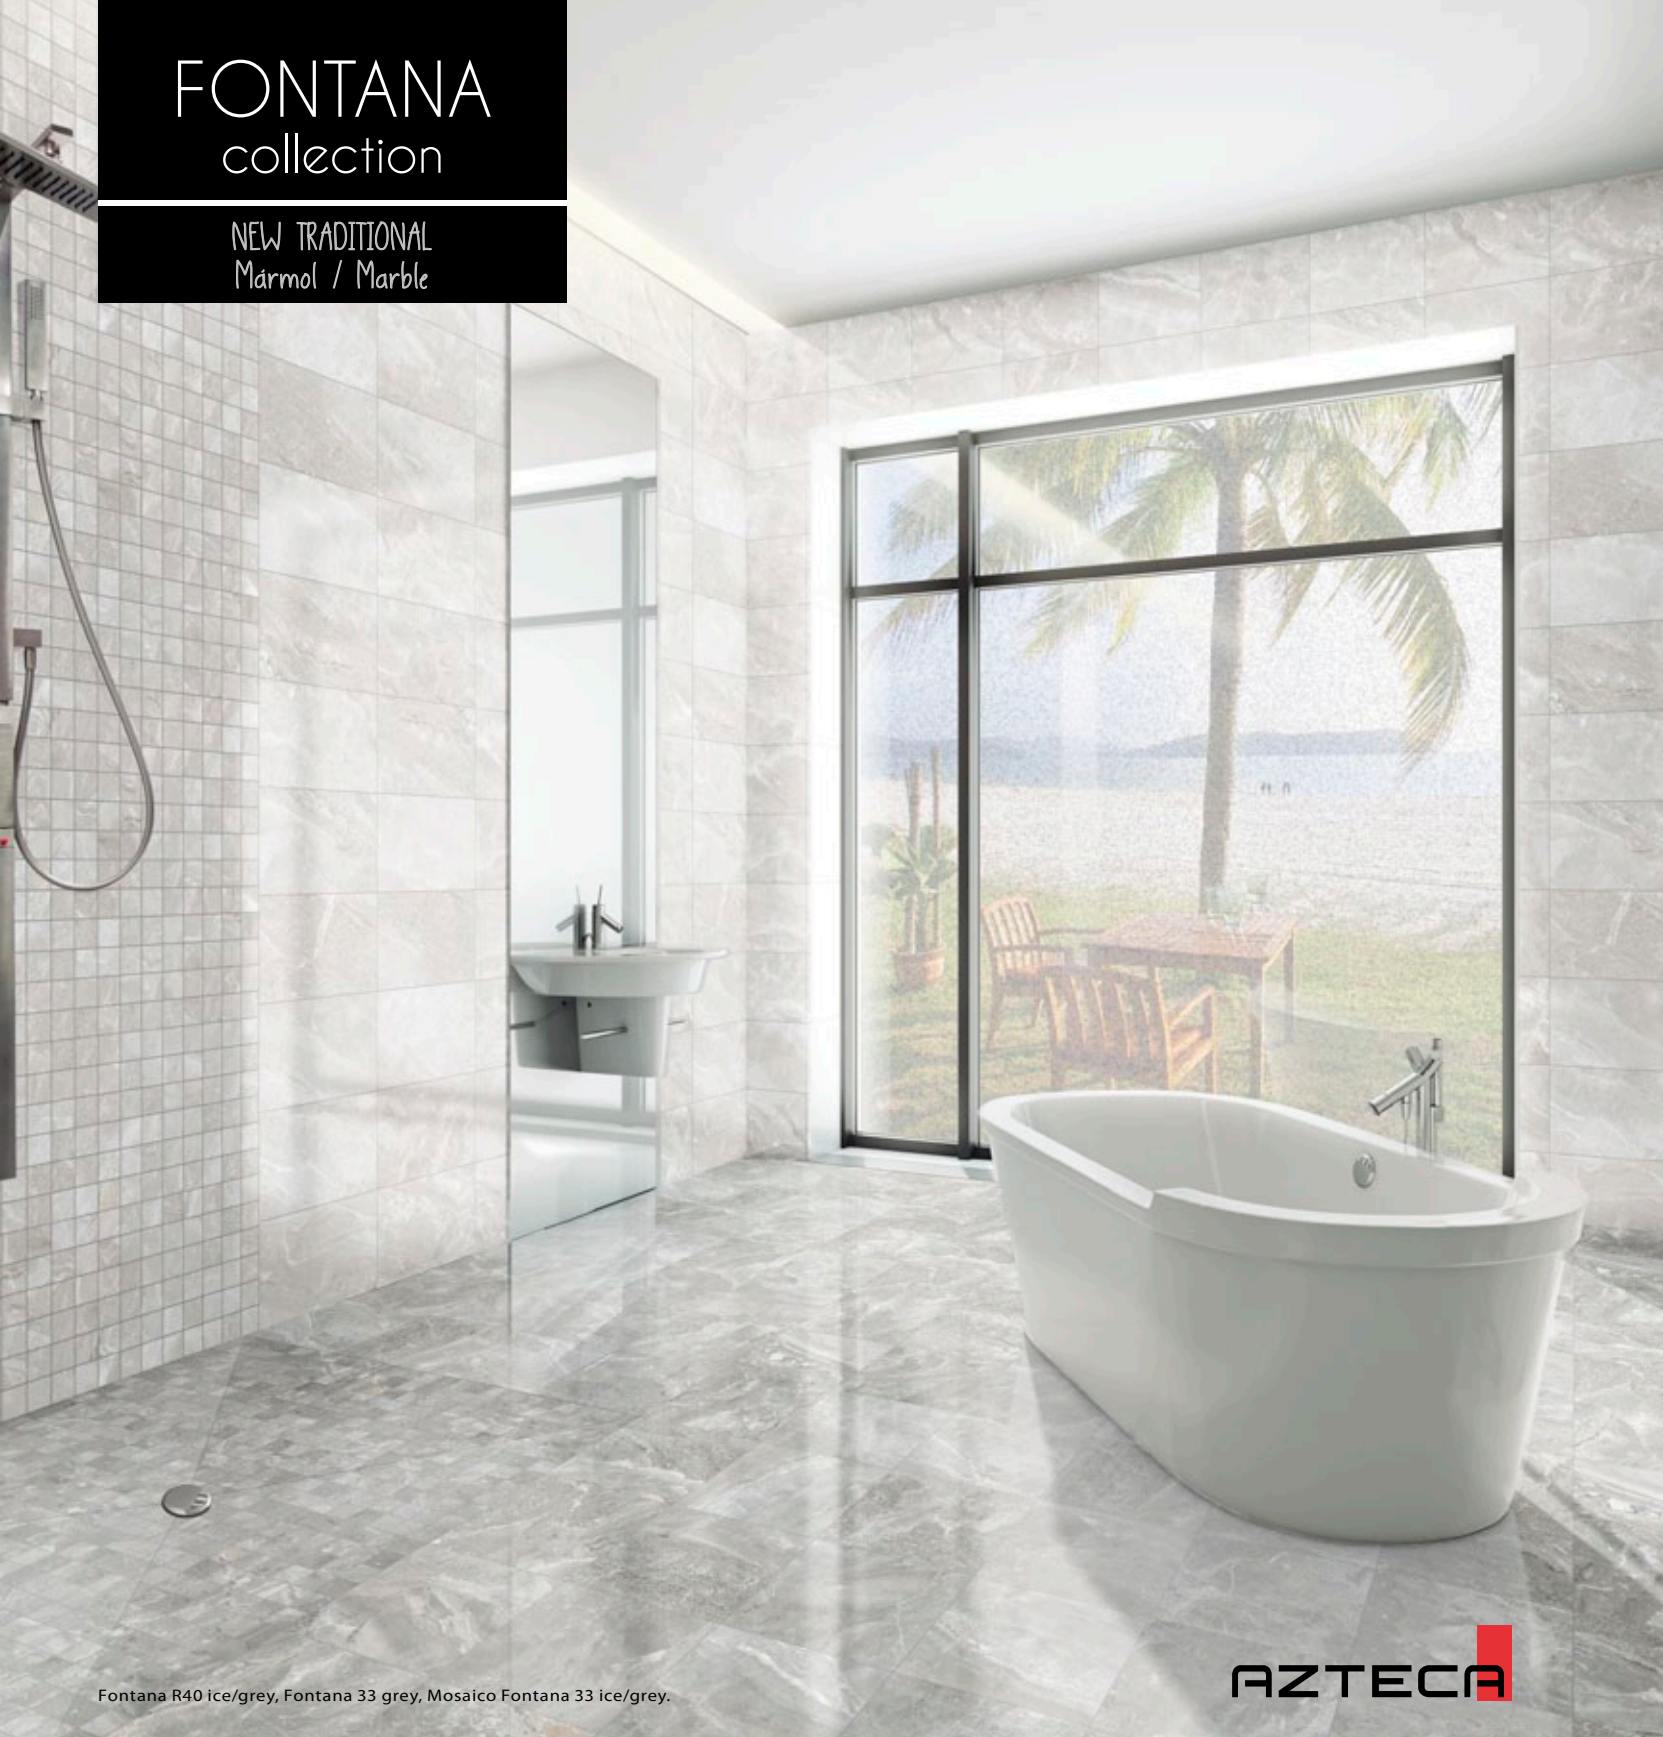

FONTANA collection

NEW TRADITIONAL
Mármol / Marble

Fontana R40 ice/grey, Fontana 33 grey, Mosaico Fontana 33 ice/grey.

AZTECA