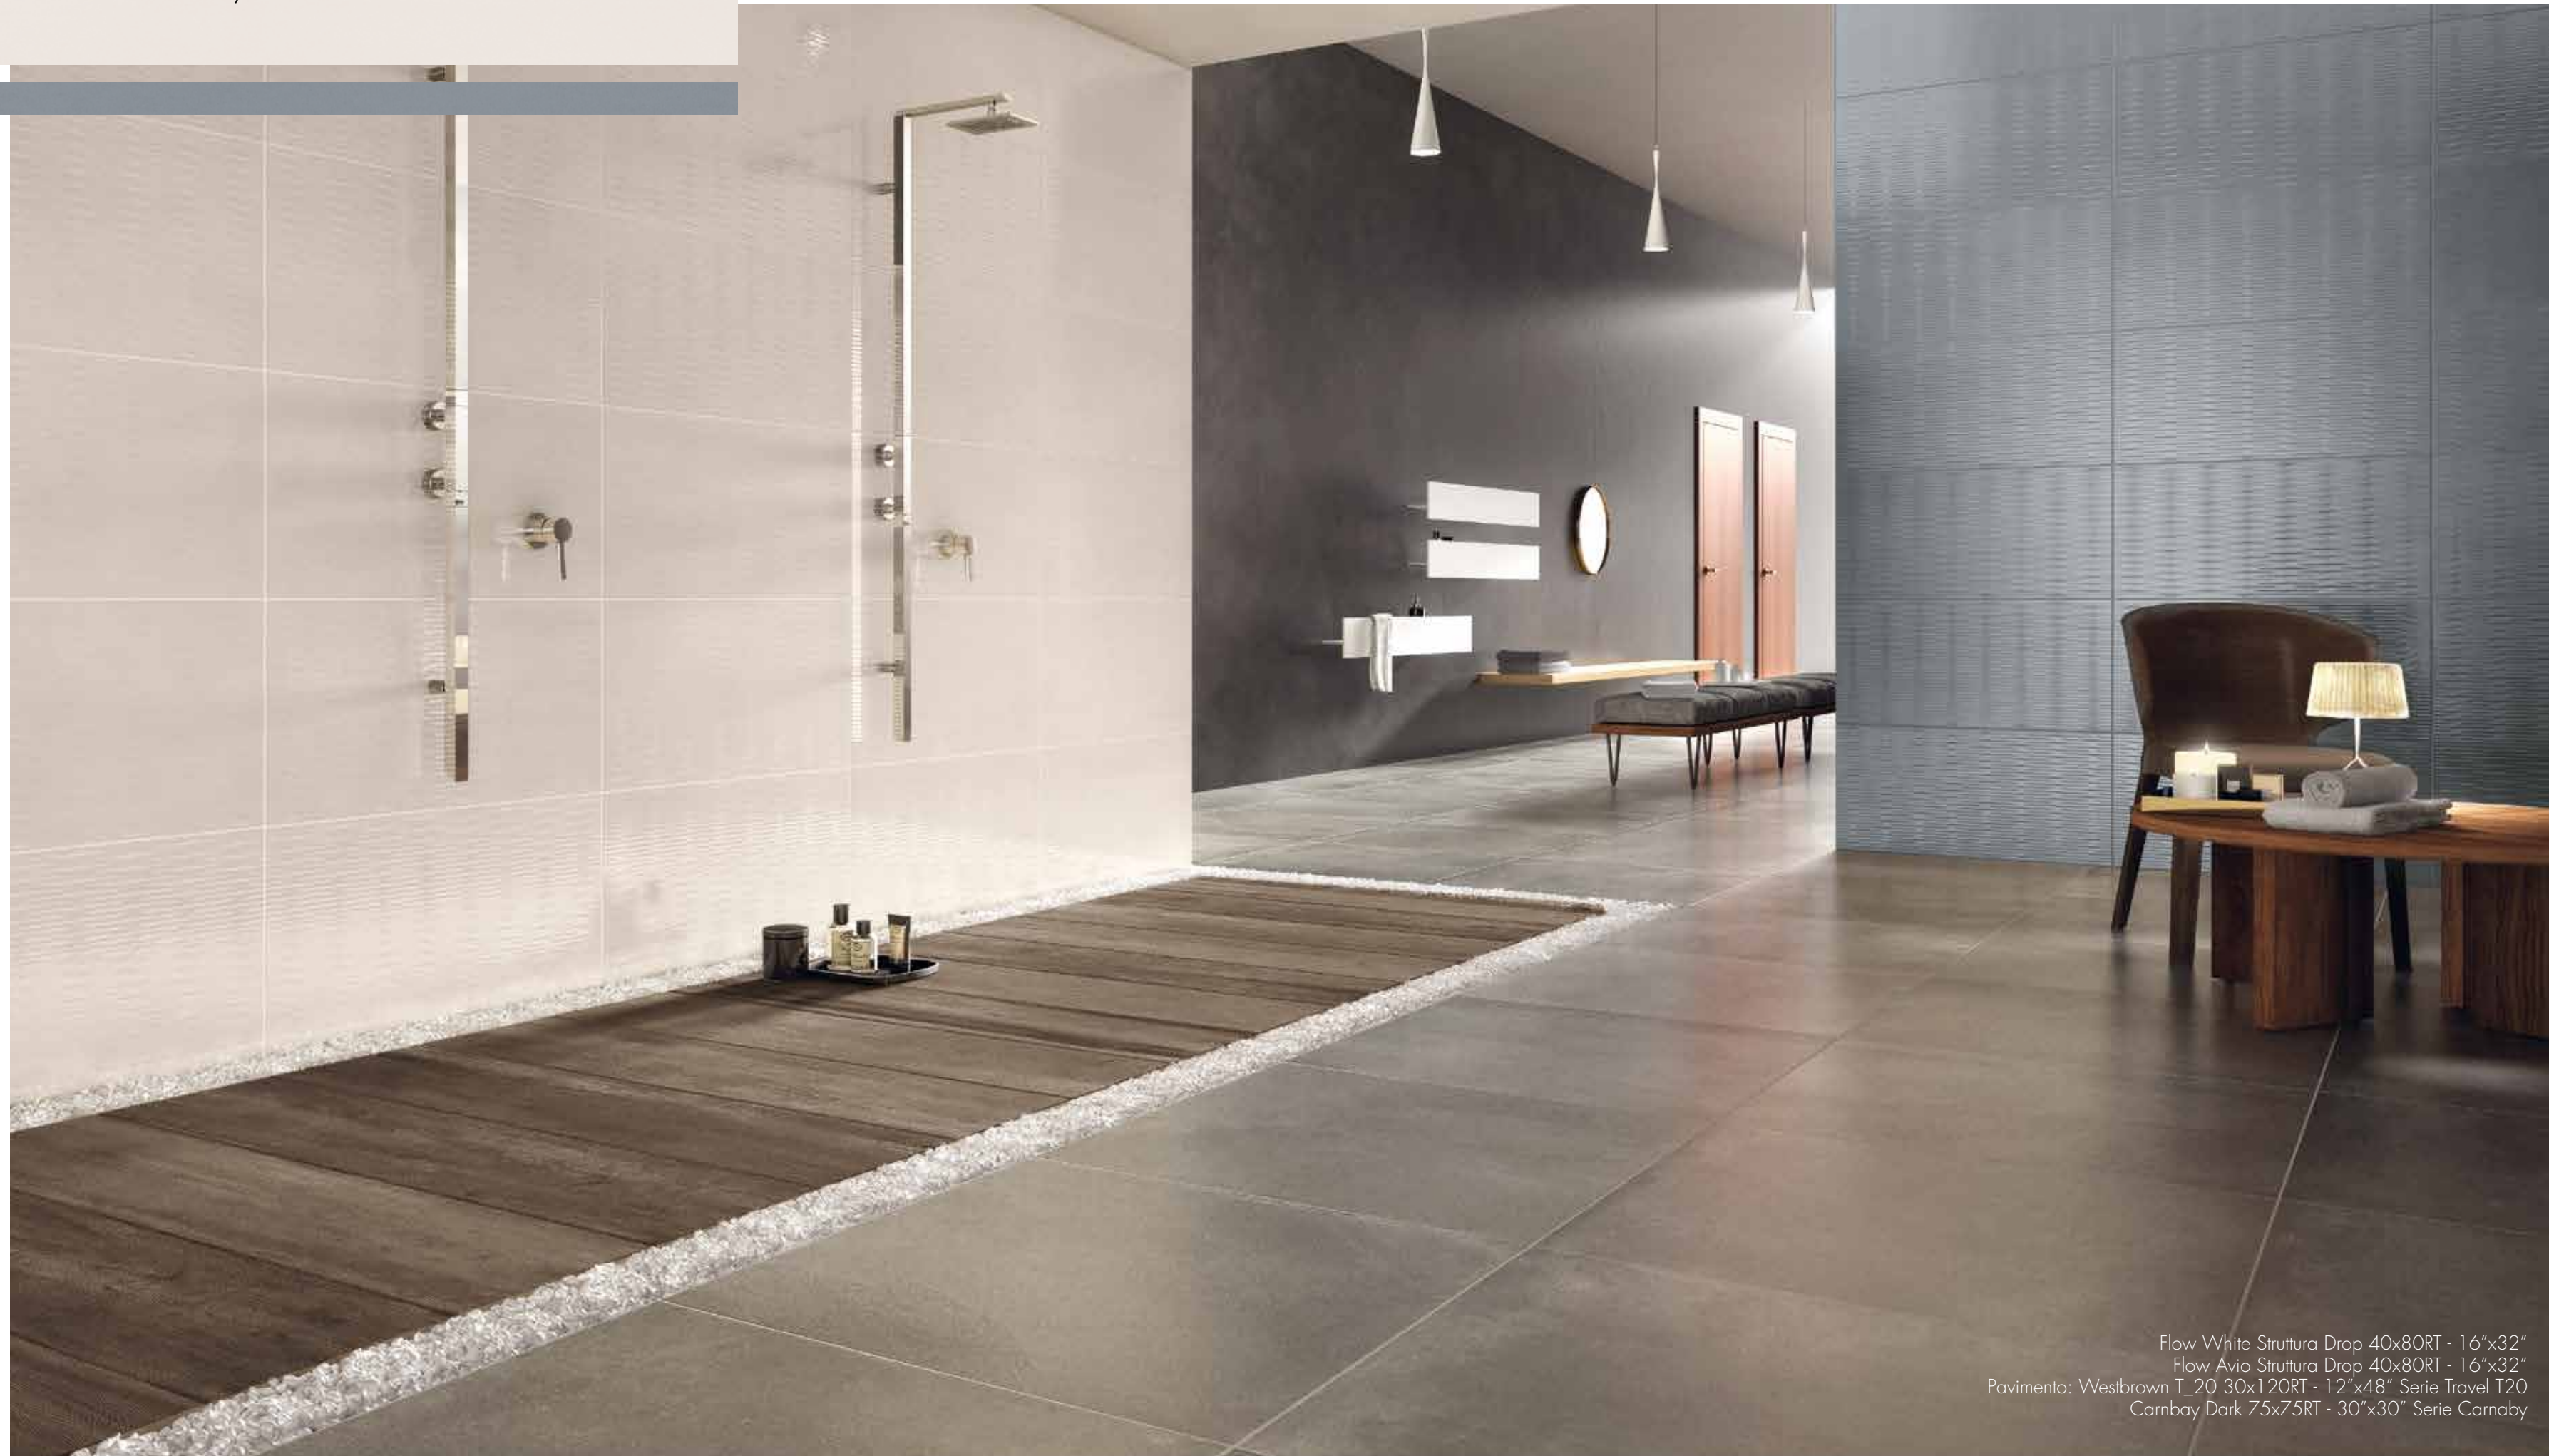

Flow White 40x80RT - 16"x32"
Flow White Struttura Line 20x80RT - 8"x32"
Southgold spaccatella 10,5x45RT - 4 1/8"x18" Serie Travel
Southgold ang. spaccatella verticale 5,2x45 - 2"x18"
Pavimento: Southgold T_20 30x120RT - 12"x48" Serie Travel T20