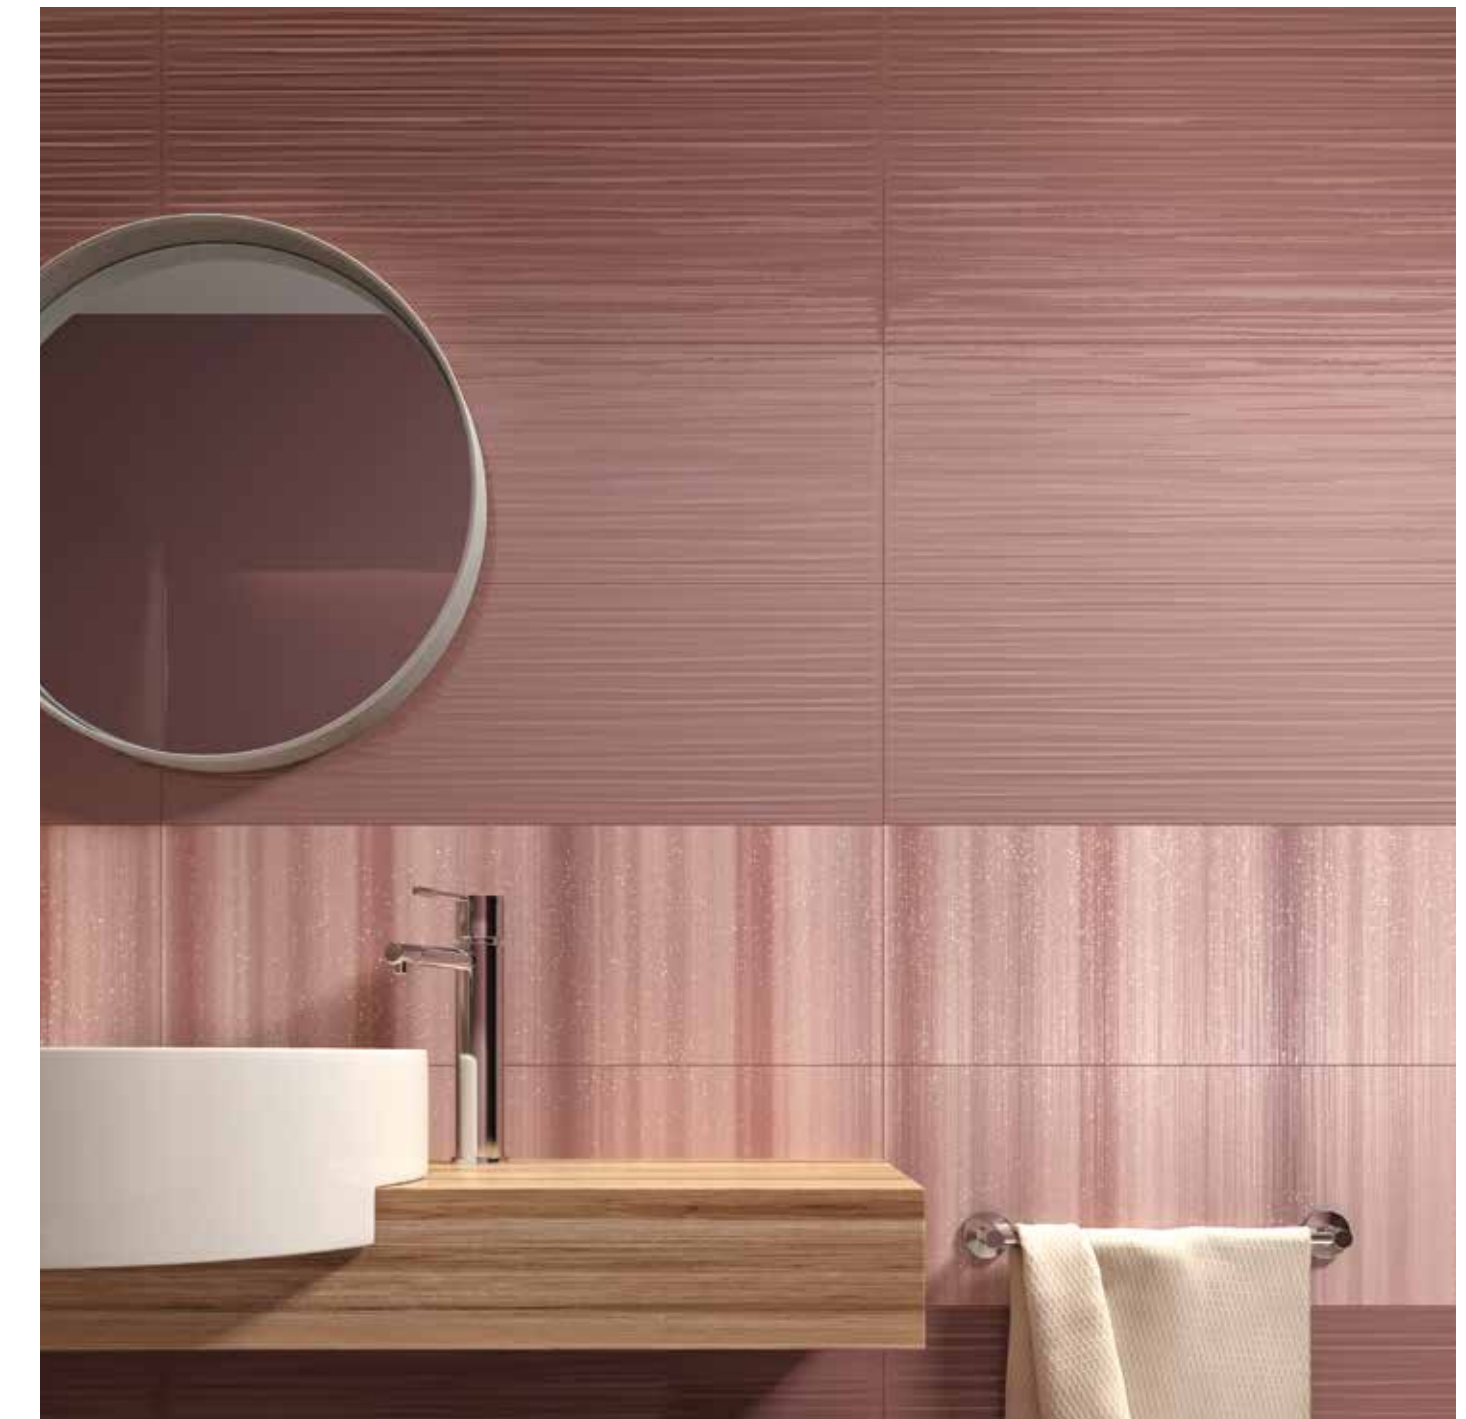

Les reflets brillants du décor Shine, harmonieusement combinés aux teintes Cherry et Milk, créent une atmosphère intime et féminine.

Die brillanten Lichtreflexe des Dekor Shine kombinieren sich harmonisch mit den Farben Cherry und Milk und sorgen für eine intime und feminine Atmosphäre.

Los brillantes reflejos de la decoración Shine, armoniosamente combinados con las tonalidades Cherry y Milk, crean una atmósfera íntima y femenina.

Блеск декоративного элемента Shine в сочетании с тонами Cherry и Milk создает интимную женственную атмосферу.