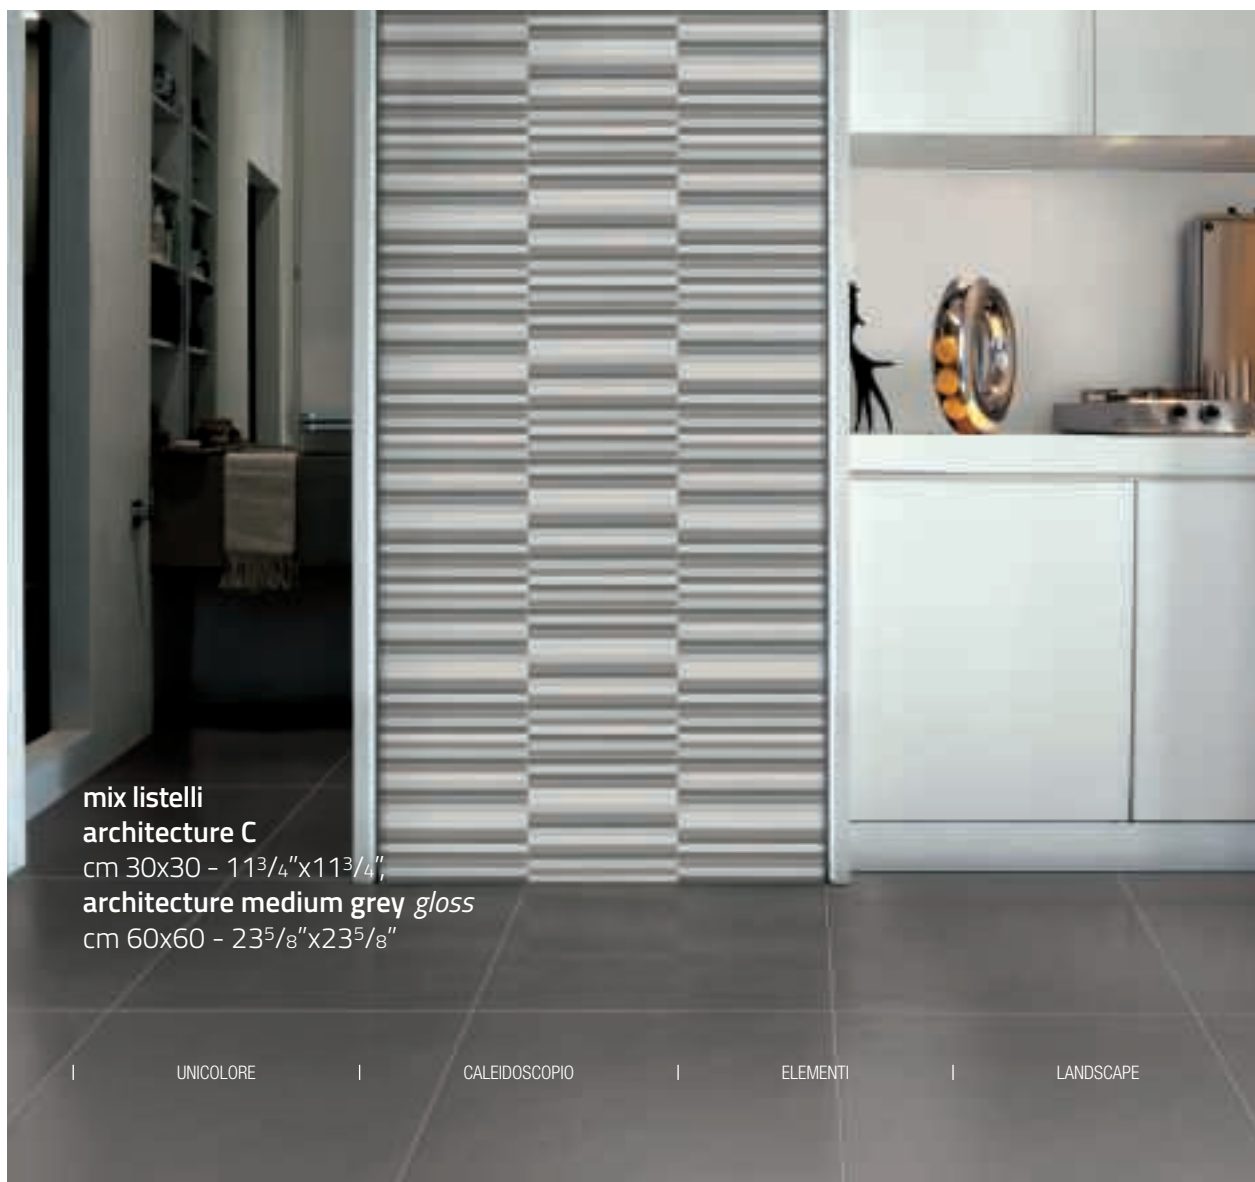

**mix listelli
architecture C**
cm 30x30 - 11³/₄"x11³/₄"
architecture medium grey gloss
cm 60x60 - 23⁵/₈"x23⁵/₈"