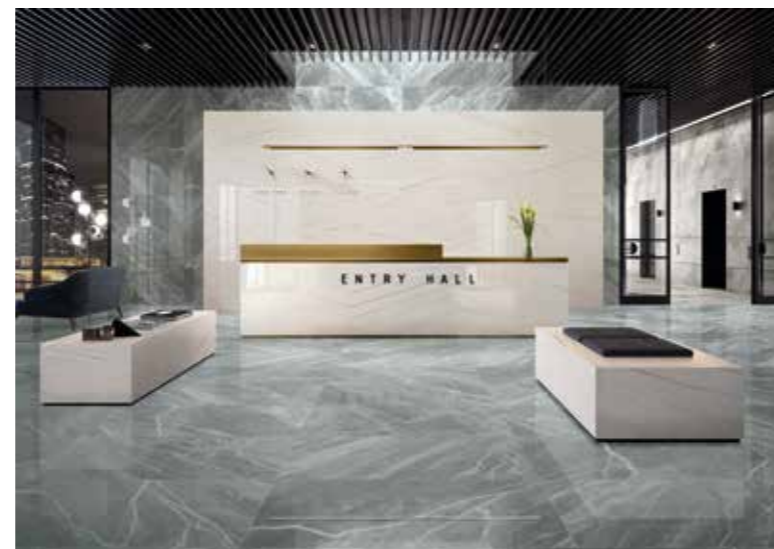

ИЗЫСКАННАЯ ГАРМОНИЯ

PREZIOSI EQUILIBRI
PRECIOUS BALANCES

CHARME EXTRA
OVERVIEW

— ВЕСТИБЮЛЬ / ENTRY HALL