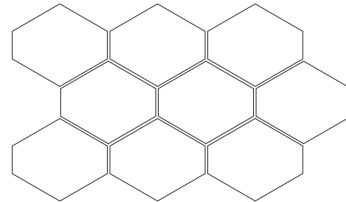

DARK GREY
23829 EQ-10S

COMPLEMENTOS / COMPLEMENTS

22,5 x 45 cm. 9" x 17½"

MOSAIC MONOCROME EQ-20M

MOSAIC ELECTRIC BLUE EQ-30S 1

MOSAIC METALLIC EQ-30S 1

25,5 x 44 cm. 10" x 17½"

MOSAIC MONOCROME EQ-10M