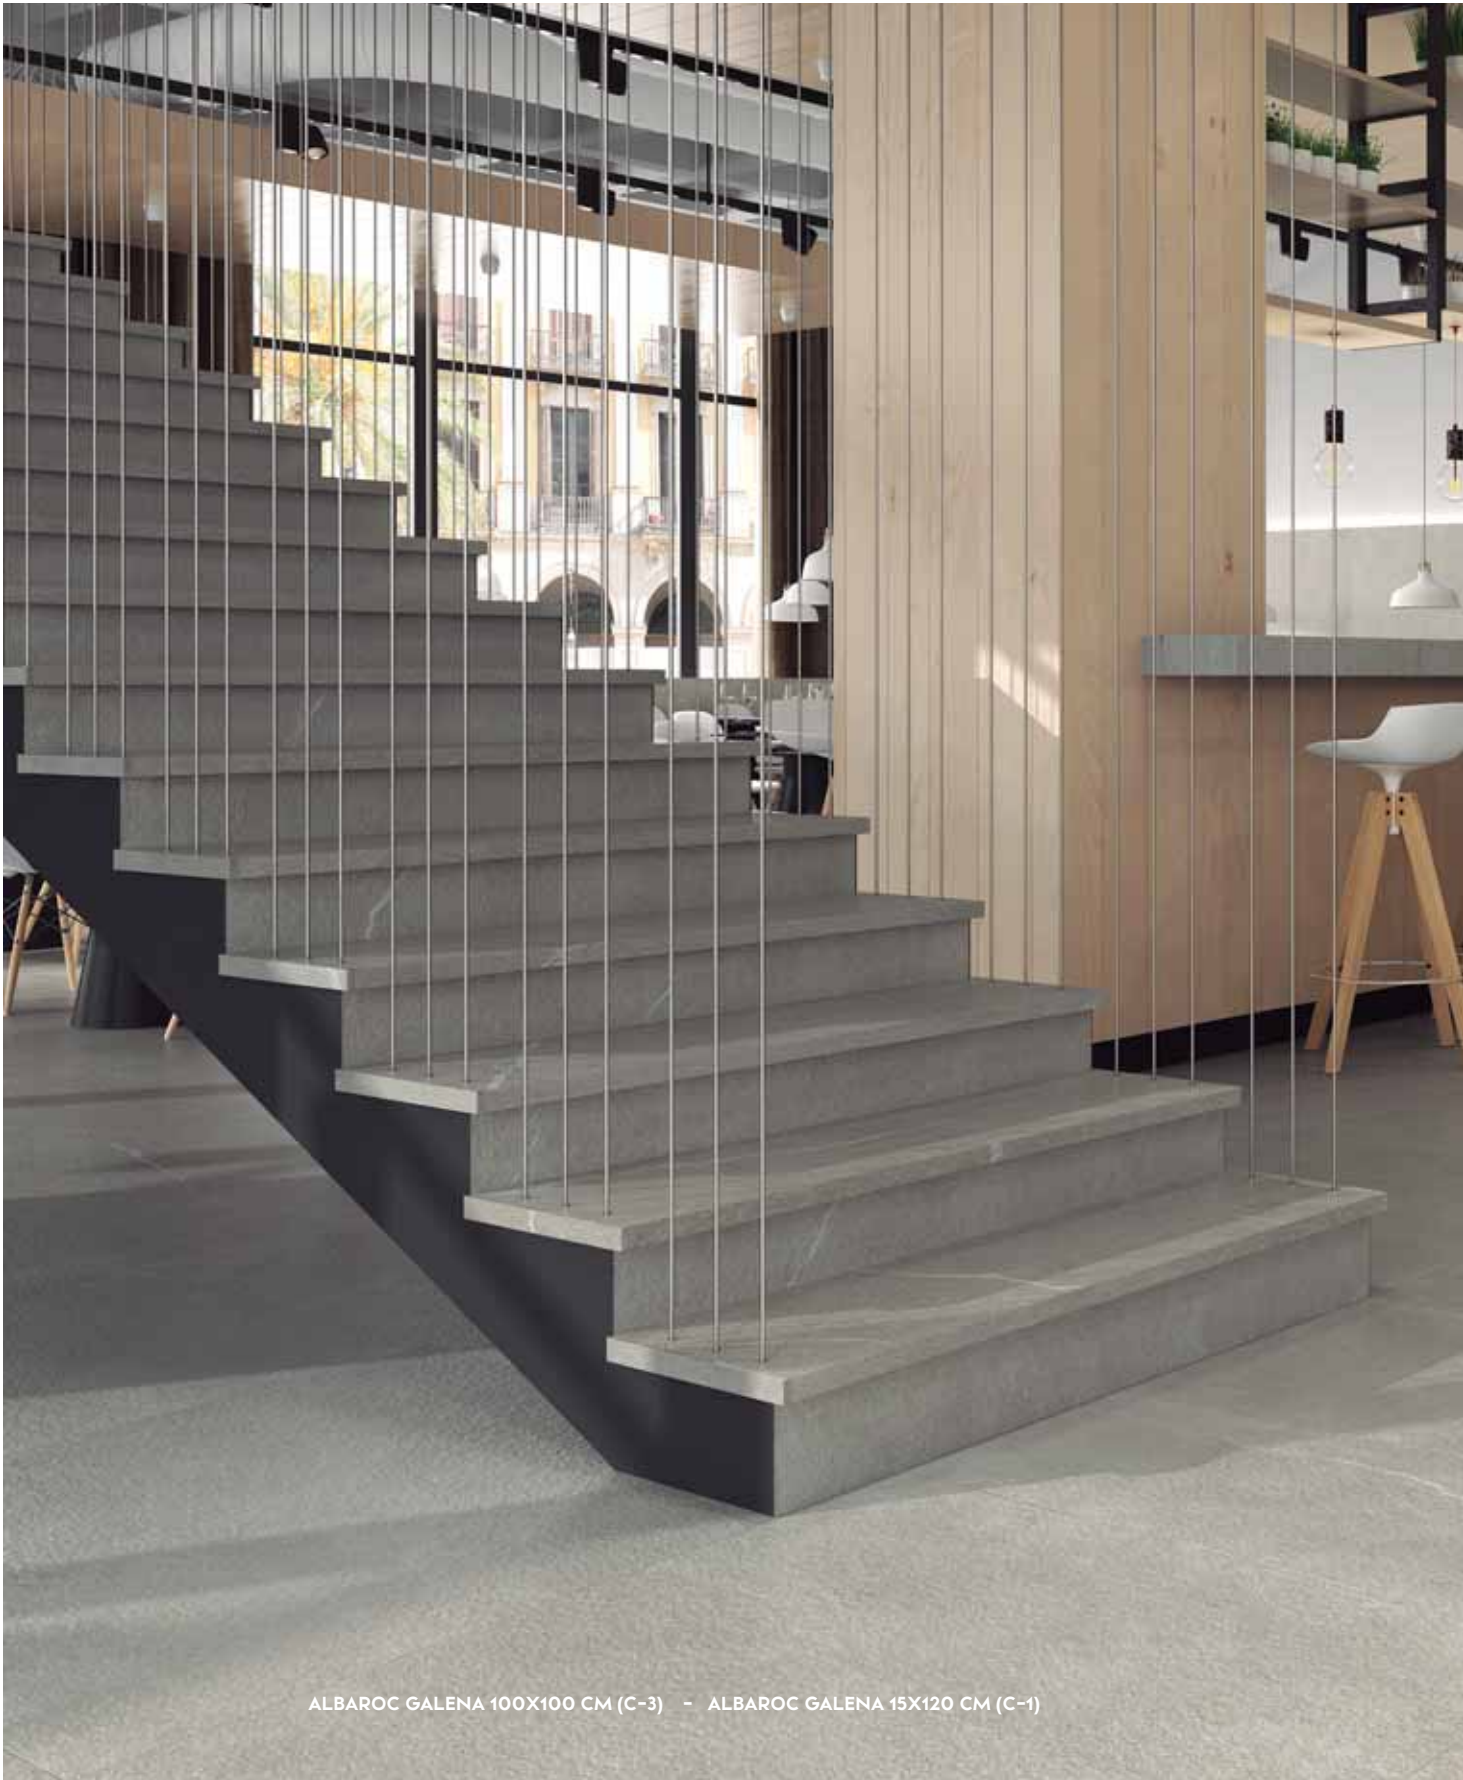

STONE

ALBAROC GALENA 100X100 CM (C-3) - ALBAROC GALENA 15X120 CM (C-1)