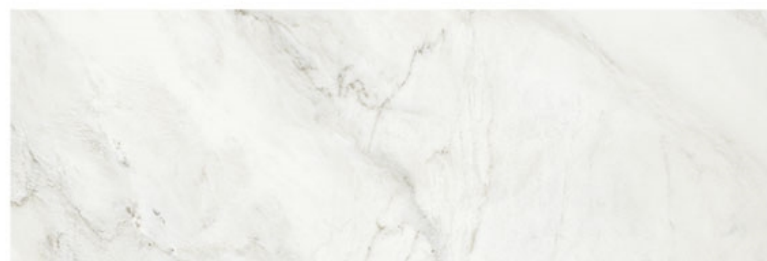

1212

40X120

WALL TILE · WHITE BODY
REVESTIMIENTO · PASTA BLANCA

This is our proposal of floor tiles for this range. As always, you have the last word.

Esta es nuestra propuesta de pavimentos para esta serie. Como siempre, tú tienes la última palabra.

5046. 50x50

BLANCO

go to page 160

veasé pag. 160

Rectificado 1212 Blanco 40x120

B080