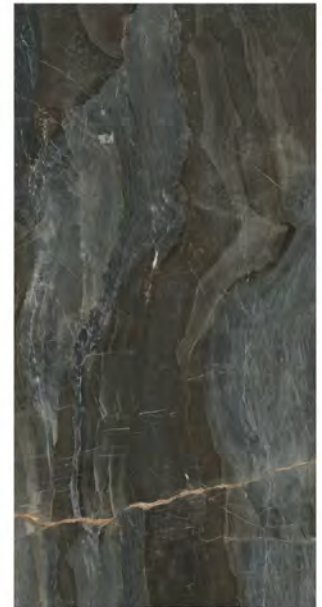

ROMARIO
CERAMICS

Supreme Rhinestone Blue 90x90
Supreme Rhinestone Blue 4x90x180

Supreme Geographical Rock 90x90
Supreme Geographical Rock Dark 4x90x180

Supreme Carla White 90x90

Supreme Rhinestone Honey 90x90
Supreme Rhinestone Brown 90x90

Supreme Rhinestone Grey 90x90

Supreme Rhinestone Grey 90x90

Supreme Persia Grey Stone 90x90

Supreme Verona Grey
90x90

Supreme Rhinestone
Grey 90x90

Supreme Persia Grey
Stone 90x90

Supreme Geographical
Rock 90x90

Supreme Verona Coffee
90x90

Supreme Rhinestone
Brown 90x90

Supreme Rhinestone
Honey 90x90

Supreme Michalopoulos
Stone 90x90

Supreme Carla White
90x90

Supreme Rhinestone Blue
90x90

Supreme Rhinestone Blue
4x90x180

Supreme Geographical
Rock Dark 4x90x180

Supreme

Куна 75x70
10 делений