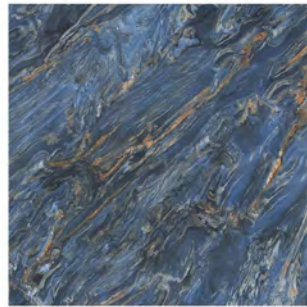

ROMARIO
CERAMICS

Supreme Rhinestone Blue 90x90
Supreme Rhinestone Blue 4x90x180

Supreme Geographical Rock 90x90
Supreme Geographical Rock Dark 4x90x180

Supreme Carla White 90x90

Supreme Rhinestone Honey 90x90
Supreme Rhinestone Brown 90x90

Supreme Rhinestone Grey 90x90

Supreme Rhinestone Grey 90x90

Supreme Persia Grey Stone 90x90

Supreme Verona Grey
90x90

Supreme Rhinestone
Grey 90x90

Supreme Persia Grey
Stone 90x90

Supreme Geographical
Rock 90x90

Supreme Verona Coffee
90x90

Supreme Rhinestone
Brown 90x90

Supreme Rhinestone
Honey 90x90

Supreme Michalopoulos
Stone 90x90

Supreme Carla White
90x90

Supreme Rhinestone Blue
90x90

Supreme Rhinestone Blue
4x90x180

Supreme Geographical
Rock Dark 4x90x180

Supreme

Куна 75x70
10 делений