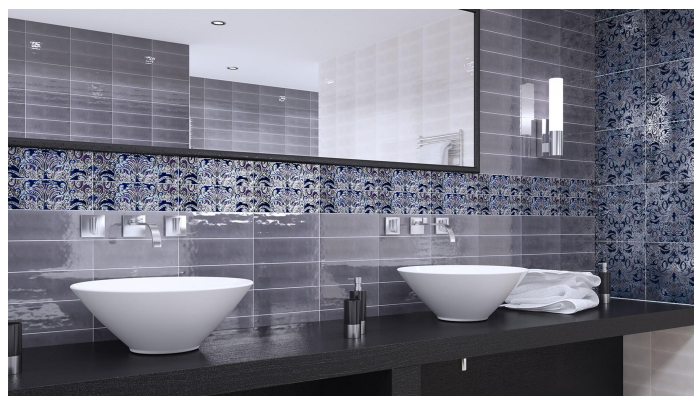

Decor

tel.: (+34) 964 657 738
fax: (+34) 964 322 151

info@absolutkeramika.com
www.absolutkeramika.com

The results shown are approximate. This document does not constitute a contractual relationship.
To order or check availability of products, contact the company.