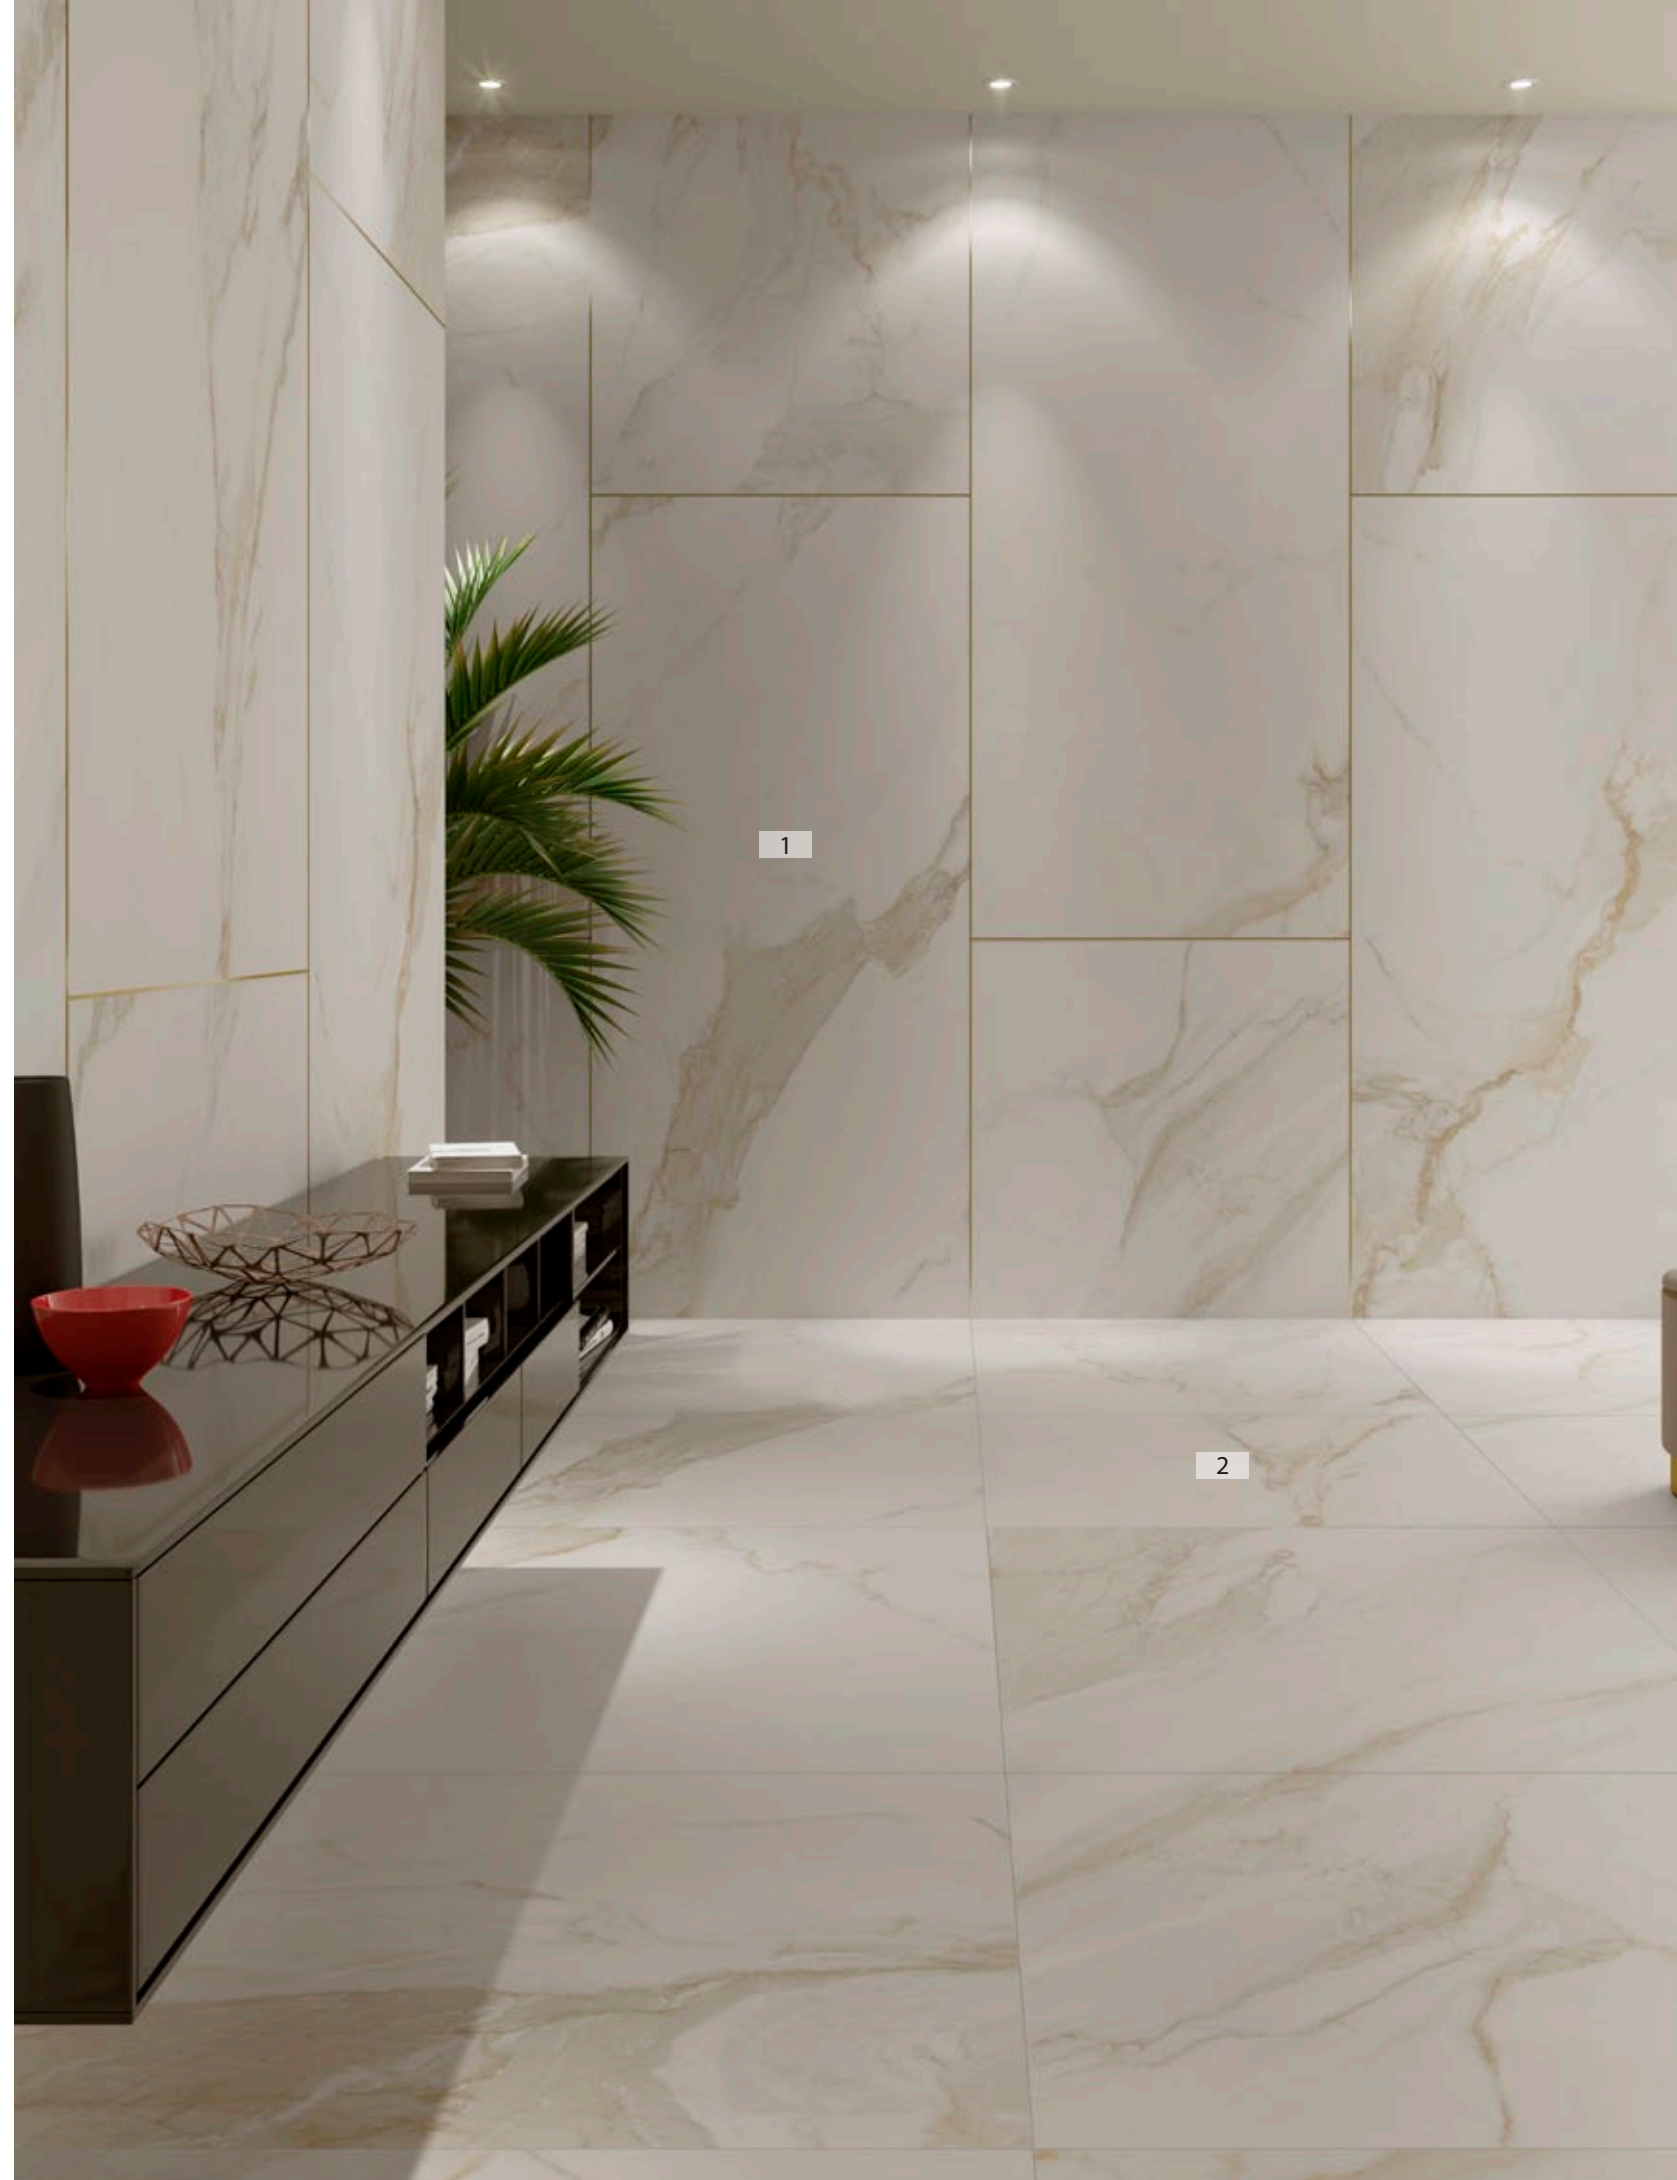

calacatta gold

Kolossal

1/3. Calacatta Gold 6K260 natural, 120x260 cm.
2. Calacatta Gold 6K120 natural, 120x120 cm.

CALACATTA GOLD

CALACATTA GOLD 6K260 NATURAL

MATE - MATT **K01**
 120x260 cm | 48"x104"
 6 mm | 1/4"
 RAL 9003

PULIDO - POLISHED **K04**
 120x120 cm | 48"x48"
 6 mm | 1/4"
 RAL 9003

Kolossal

1. Calacatta Gold 6K260 natural, 120x260 cm.
 2. Calacatta Gold 6K120 natural, 120x120 cm.

CALACATTA GOLD_{collection}

NEW TRADITIONAL
Mármol · Marble