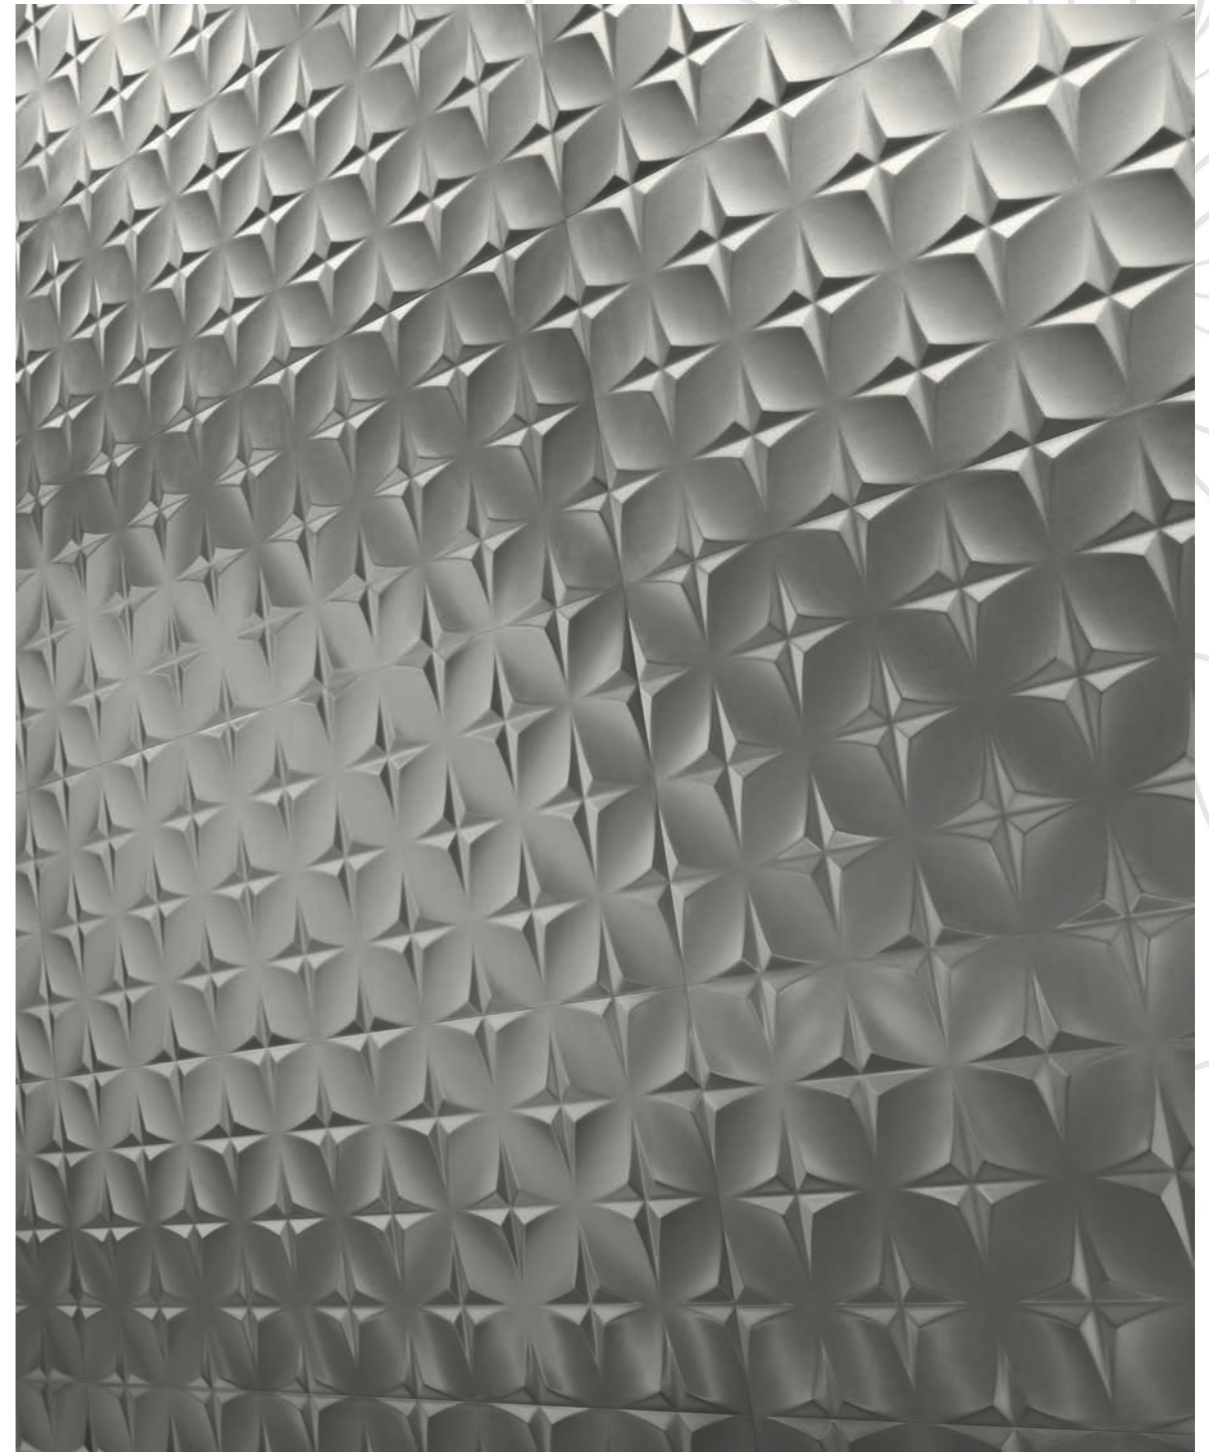

17

Genesis Stellar Silver Matt
45 x 120 RET.