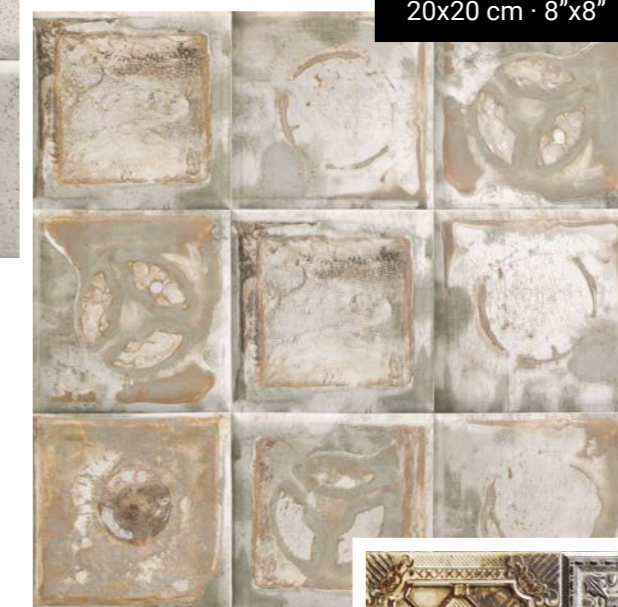

BASE DECOR

THE OXIDE BREAKS
WITH THE FRAGILITY
OF THE CONVENTIONAL
AND ADDS A ROBUST
CHARACTER TO EVERY
AMBIENT.

Metallic LOOK

BASE

TIN-TILE GREY M-130
20x20 cm · 8"x8"

BASE DECOR

METALLO GREY M-190
20x20 cm · 8"x8"