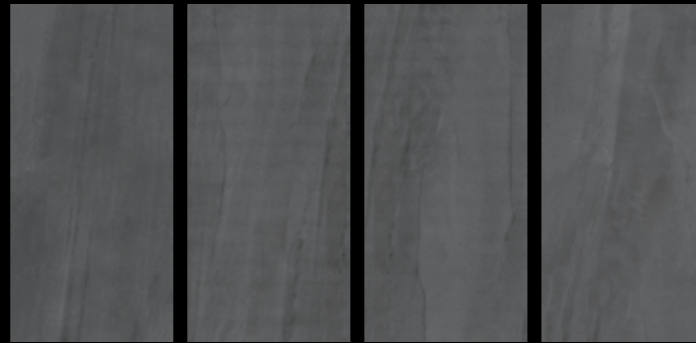

AGED DARK

Graphic Versatility