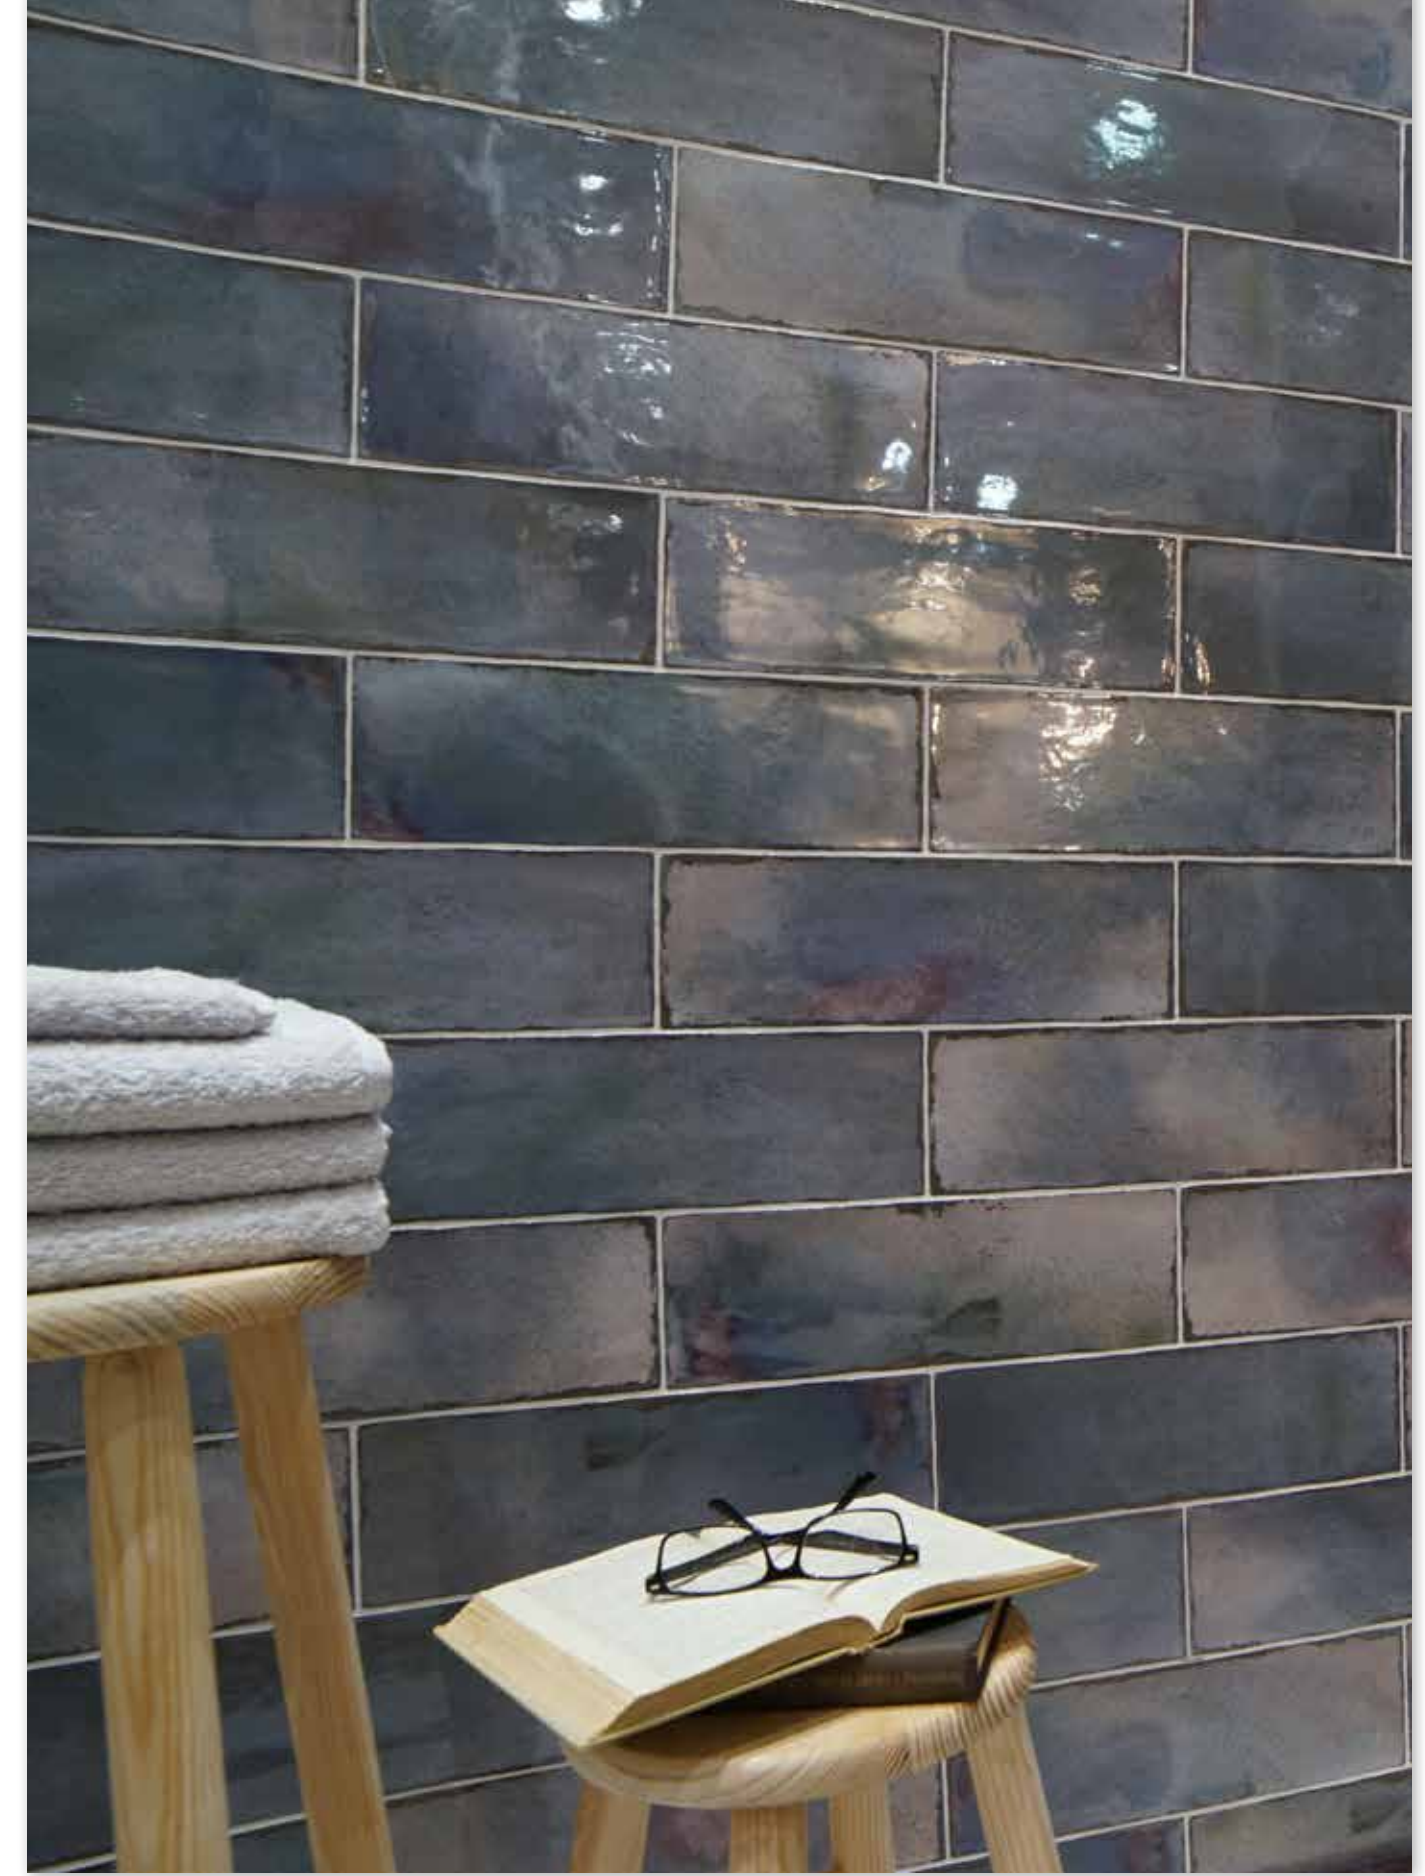

Un Canto Romo / Surface Bullnose

available in all sizes  
2,5cm x 10/13/15/20/30/39,5 cm  
1" x 4"/5"/6"/8"/12"/15"

Listelo Curvo / Semi-Round Listel

available in all sizes  
2cm x 10/13/15/20/30/39,5 cm  
6/8" x 4"/5"/6"/8"/12"/15"