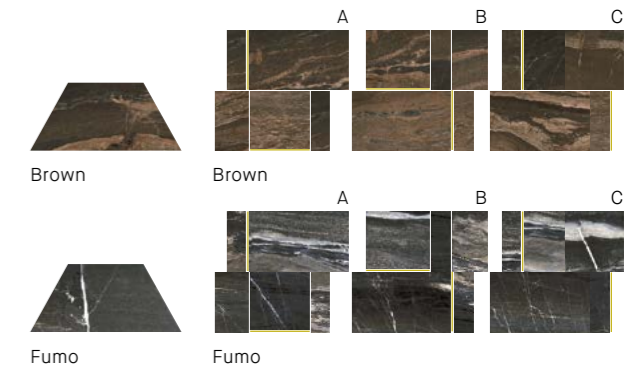

# OPERA

OPERA's exquisite design is inspired by cappuccino coffee, shot with cracked veins, in a choice of two colours. The first, Opera Brown, is a wonderfully warm colour, with veins and dark browns that stand out against a capricious bold background, while the second, Opera Fumo, is dark anthracite in colour with a distinctive warm allure. Opera comes in a unique Polished finish, a mirror-like shine for glazed porcelain tiles, in a choice of two formats: 75.5x151cm and 60x120cm. The collection brings a stylish contemporary appeal to living spaces, drawing all attention to the flooring.

OPERA BROWN/75,5X151/EP

OPERA FUMO/75,5X151/EP

OPERA FUMO/75,5X151/EP

OPERA — Brown & Fumo

Colors / Colores

Brown Fumo

Finishes / Acabados

Polished (EP)

Decors / Decorados

Dimensions / Dimensiones

12 patterns  
Shade variation: V2  
Thickness: 12mm

20 patterns  
Shade variation: V2  
Thickness: 11,5mm

TRAP./34,5x15

34,5 x 15 cm  
13,6 x 5,9"

\*D. MOSAIC/37x37