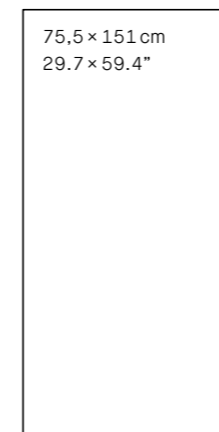

Decors / Decorados

Dimensions / Dimensiones

12 patterns  
Shade variation: V2  
Thickness: 12mm

20 patterns  
Shade variation: V2  
Thickness: 11,5mm

TRAP./34,5x15

34,5 x 15 cm  
13,6 x 5,9"

\*D. MOSAIC/37x37

37 x 37 cm  
14,6 x 14,6"

References / Referencias

25966	OPERA BROWN/75,5X151/EP	M74
25971	OPERA FUMO/75,5X151/EP	M74
25963	OPERA BROWN/60X120/EP	M73
25964	OPERA FUMO/60X120/EP	M73
26318	TRAP.OPERA BROWN/34,5X15/EP	U28
26319	TRAP.OPERA FUMO/34,5X15/EP	U28
26331	D.OPERA BROWN MOSIAC/37X37/EP	U71
26332	D.OPERA FUMO MOSIAC/37X37/EP	U71