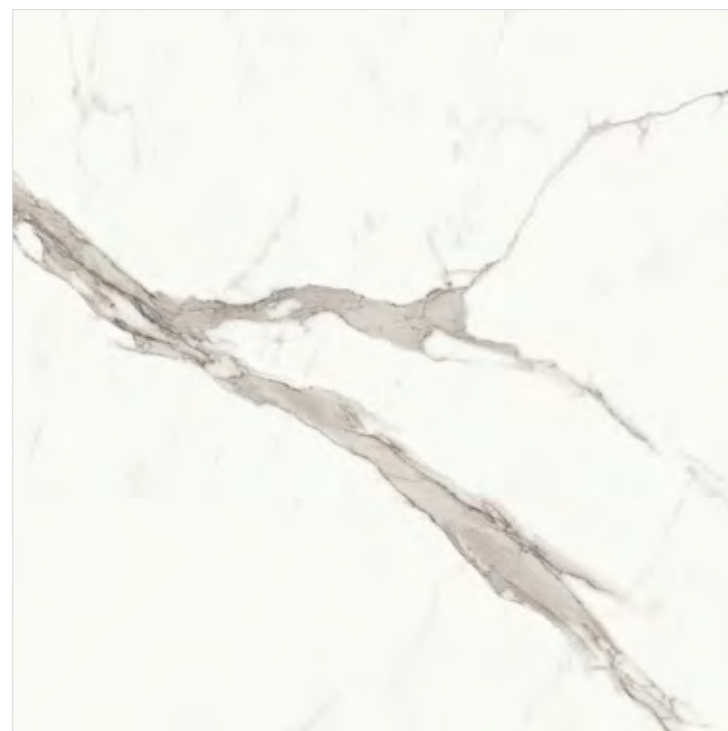

G3B008MO
Mosaico / HBO 08
30x30 cm 12x12 in
342

G3B008INS
Intreccio Shine / HBO 08
30x30 cm 12x12 in
342

LZB020R
HBO 20 Rett.
120x260 cm 48x104 in
169

LZB020S
HBO 20 Shine
120x260 cm 48x104 in
219

6 Facce / Design 120x260 cm 48x104 in