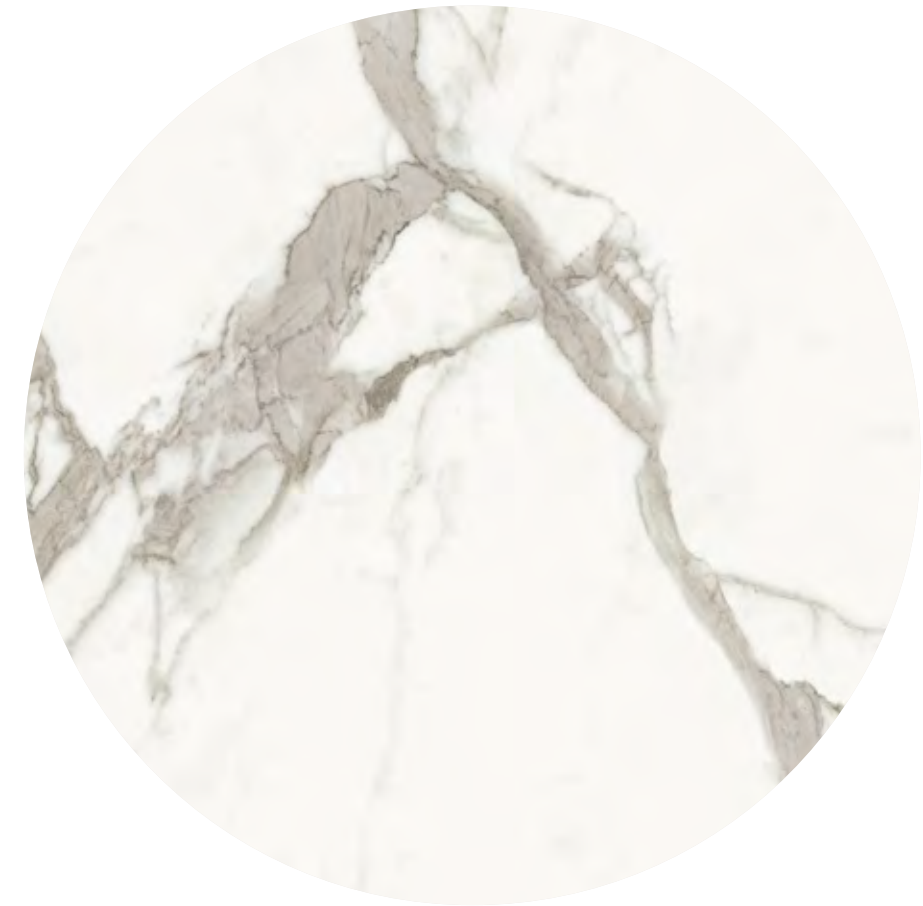

Calacatta HBO20

Ispirate ad una particolare categoria di marmi bianchi della zona di Carrara in Toscana, Italia, le lastre Calacatta hanno un fondo bianco puro con le caratteristiche venature grigie che le rendono molto inconfondibili. Perfette per progetti di design d'interni possono essere utilizzate insieme ad altre superfici, anche molto colorate, riuscendo tutte le volte a esaltarne i colori e a creare abbinamenti suggestivi. Il colore chiaro, soprattutto nella versione shine, amplifica la grandezza degli ambienti rendendoli lussuosi e molto luminosi.

Inspired by a specific category of white marbles from Carrara in Tuscany, Italy, Calacatta slabs feature a pure white background with an unmistakable peculiar gray veining. They are perfectly suitable for interior design projects and can be used together with other surfaces, even very colored ones: all colors will be enhanced to create perfect matches. The bright color, especially in the Shine version, amplifies the size perception of the rooms, giving them a luxury and sunny touch.