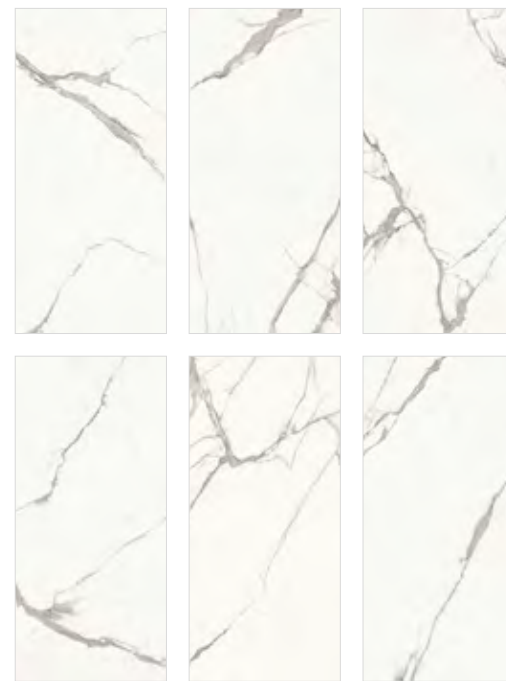

G3B008MO
Mosaico / HBO 08
30x30 cm 12x12 in
342

G3B008INS
Intreccio Shine / HBO 08
30x30 cm 12x12 in
342

LZB020R
HBO 20 Rett.
120x260 cm 48x104 in
169

LZB020S
HBO 20 Shine
120x260 cm 48x104 in
219

6 Facce / Design 120x260 cm 48x104 in