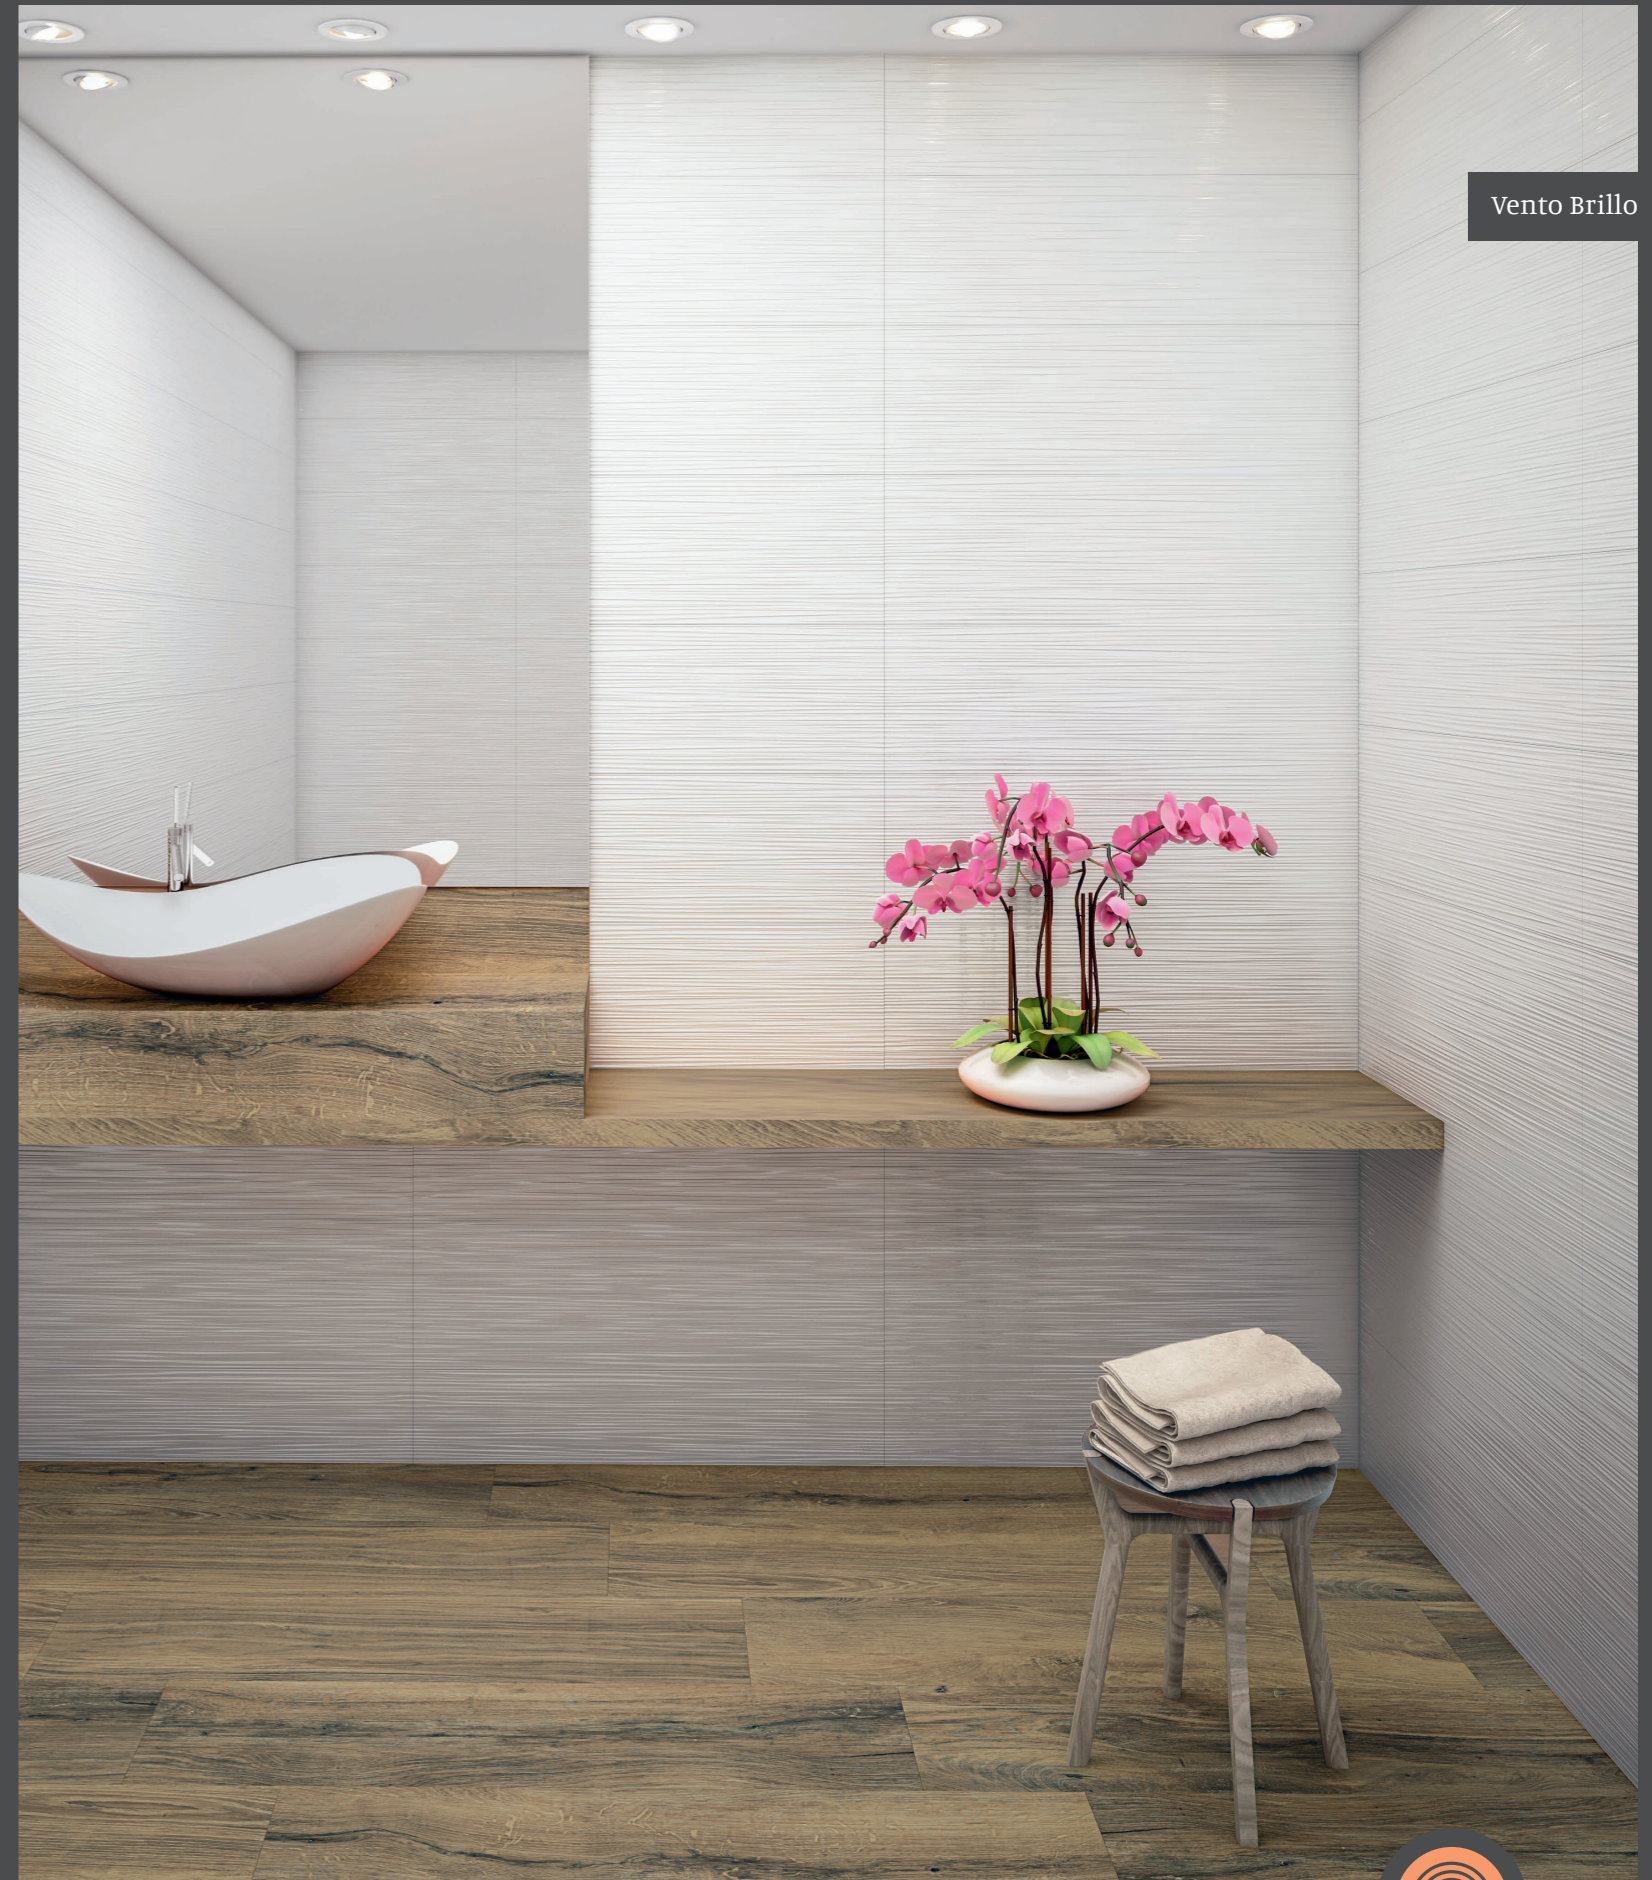

Lista embalaje bases | Bases packing list

Medida Size	Piezas/Caja Pieces/Box	Kg/Caja Kg/Box	M2/Caja M2/Box	Caja/Palet Box/Pallet	M2/Palet M2/Pallet	Kg/Palet Kg/Pallet
31x98	4	23,2	1,21	48	58,08	1.133