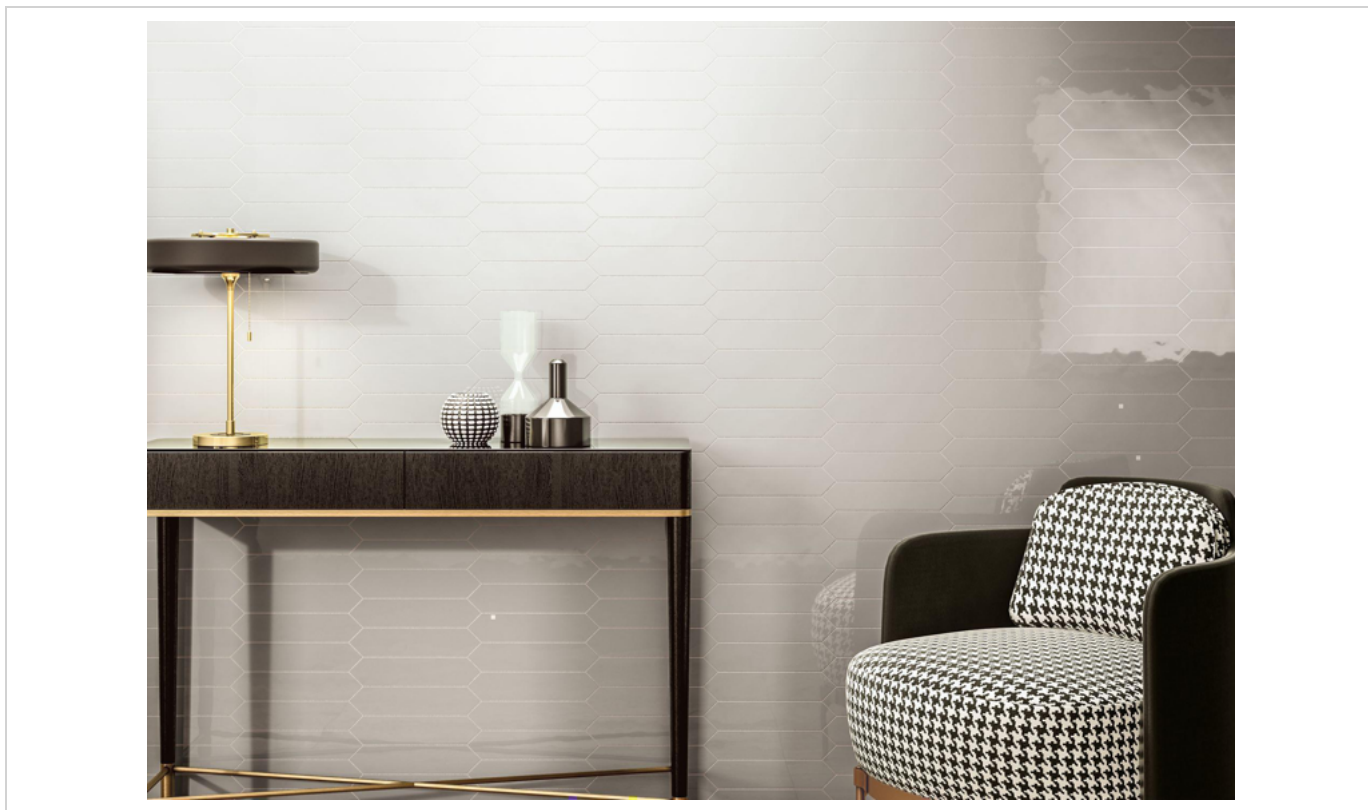

PHOTO GALLERY