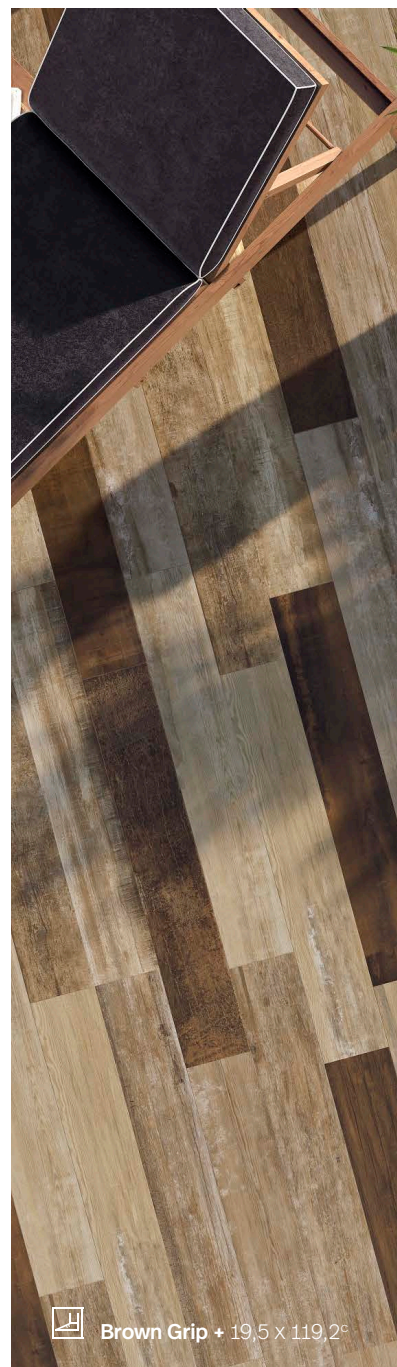

EN Colonial satisfait également ceux qui recherchent un bois avec une âme, mais aux airs plus calmes et uniformes. Suivant cette ligne, les versions Soft sont nées, une option plus conservatrice pour ceux qui recherchent du dynamisme dans les pièces en bois, mais avec une tonalité plus équilibrée.

FR Colonial inclut dans son offre des versions avec finition Grip+, spécialement conçue pour les extérieurs. Une nouveauté de la marque Colorker qui donne aux pièces non seulement une finition antidérapante, mais également une texture extra douce et soyeuse, incroyablement agréable au toucher. La finition Grip+ est disponible dans les versions Natural, Shadow et Brown.

DE Colonial bietet einige Versionen mit Grip+ Oberfläche an, die speziell für den Außenbereich entwickelt wurden. Eine Neuheit von Colorker, die den Fliesen nicht nur eine rutschfeste Oberfläche, sondern auch eine extra weiche und seidige Textur verleiht, die sich unglaublich angenehm anfühlt. Das Grip+ Finish ist in den Versionen Natural, Shadow und Brown erhältlich.

RS Колекција Colonial такође укључује неколико верзија поврхности с одделком Grip+, созданих посебно за мошћенија уличних простора. Новинка компаније Colorker не само да поседује противоскољезајуће карактеристике, него се и разликује шелковитом и невероватно пријатном на осипу поврхношћу. Одделка Grip+ доступна за линеек Natural, Shadow и Brown.

Brown Grip + 19,5 x 119,2^c