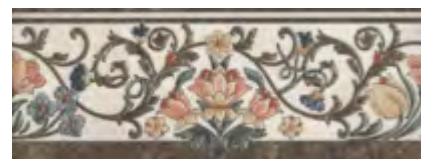

→ The decorative element of a beautiful floral design represents an elegant marble inlay with a delicate golden lining. The series offers floor decorative elements with a polished relief surface. The pattern goes from tile to tile, allowing to create a ceramic carpet of any size.

ДЕКОР | DECOR:

15133
Лирия беж 15x40
Liria beige

15134
Лирия коричневый 15x40
Liria brown

VT/A34/15133
Лирия 15x40
Liria

MM15138
Лирия беж мозаичный 15x40
Liria beige mosaic

MM15139
Лирия коричневый мозаичный 15x40
Liria brown mosaic