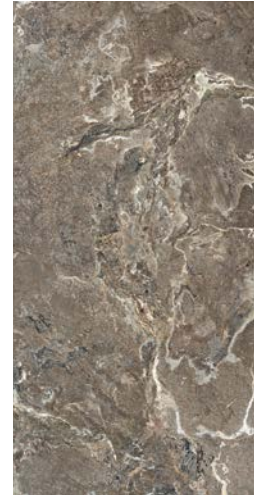

ONYX&MORE
OF Casado|cecasa

golden porphyry

GRES FINE PORCELLANATO - FINE PORCELAIN STONEWARE
SQUADRATO - SQUARED

FLORIM OVERSIZE
magnUm

	COLOR	SURFACE	120x240 47^{1/4}"x94^{1/2}"	120x120 47^{1/4}"x47^{1/4}"	60x120 23^{5/8}"x47^{1/4}"
6 mm 1/4" ↑↓	GOLDEN PORPHYRY	STRUTTURATO/STRUCTURED	765907	765933	765967

	COLOR	SURFACE	80x180 31^{1/2}"x70^{6/7}"	80x80 31^{1/2}"x31^{1/2}"	40x80 15^{3/4}"x31^{1/2}"	60x120 23^{5/8}"x47^{1/4}"	60x60 23^{5/8}"x23^{5/8}"
10 mm 3/8" ↑↓	GOLDEN PORPHYRY	STRUTTURATO/STRUCTURED	765417	765434	765450	765472	765491