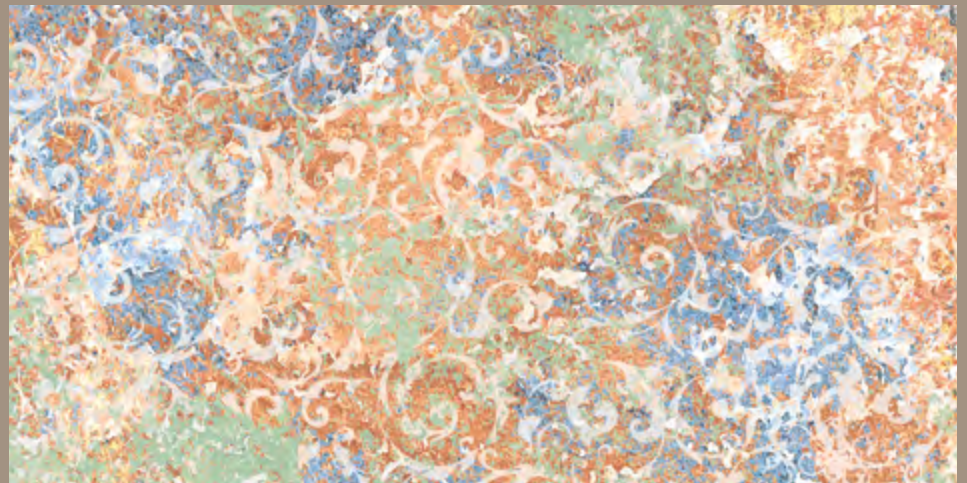

## Natural

sizes:

100x100 cm.  
39.37"x 39.37"

50x100 cm.  
19.69"x 39.37"

60x60 cm.  
23.62"x 23.62"

beige

grey

red