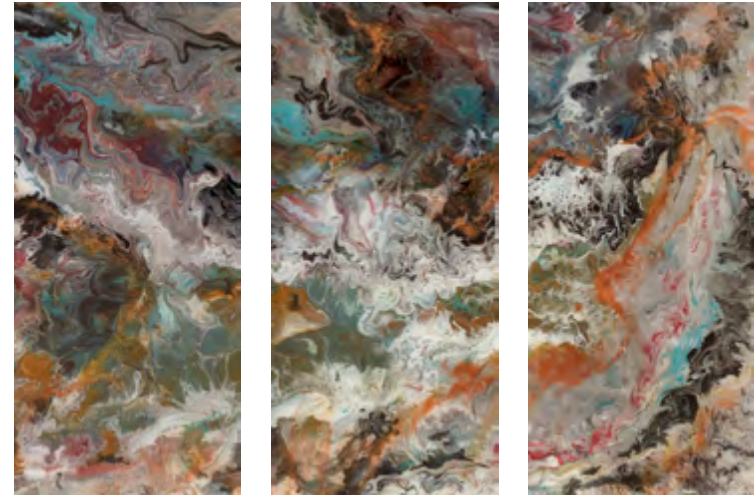

Fluid multicolor

Floor and Wall 6 mm

Fluid Multicolor Pulido 120x260 G-3467
Fluid Multicolor Pulido 120x120 G-3467

Floor and Wall 7 mm

Fluid Multicolor Pulido 90x90 G-I442
Fluid Multicolor Pulido 60x60 G-I298
Fluid Multicolor Natural 90x90 G-I352