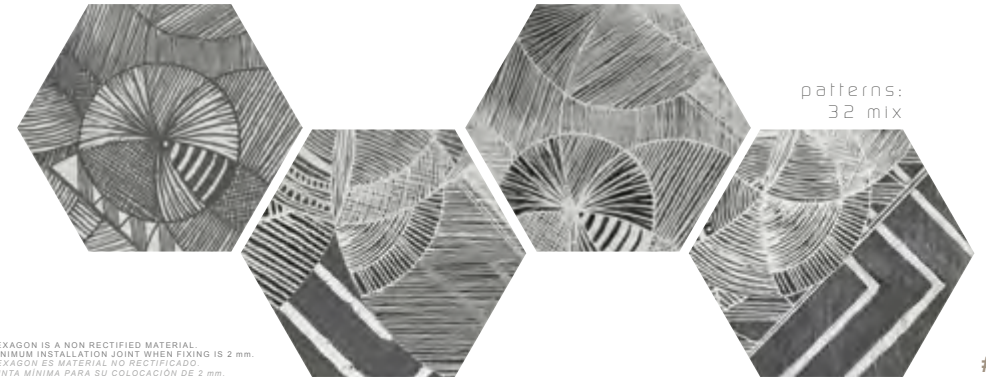

NORTH BLACK Decor Hexagon.