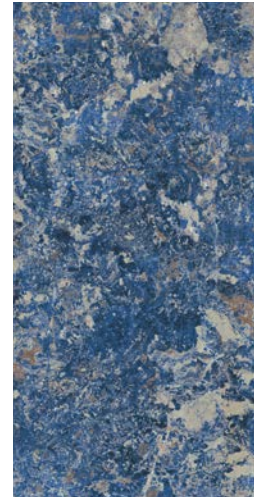

sodalite bleu

GRES PORCELLANATO COLORATO IN MASSA - COLOURED BODY PORCELAIN STONEWARE
SQUADRATO - SQUARED

FLOREM OVERSIZE
magnUm

6 mm 1/4"

COLOR	SURFACE	120x280 47^{1/4}"x110^{1/4}"	120x240 47^{1/4}"x94^{1/2}"	120x120 47^{1/4}"x47^{1/4}"	60x120 23^{5/8}"x47^{1/4}"
SODALITE BLEU	MATTE	765690	765718	765756	765778
	GLOSSY	765702	765727	765765	765786