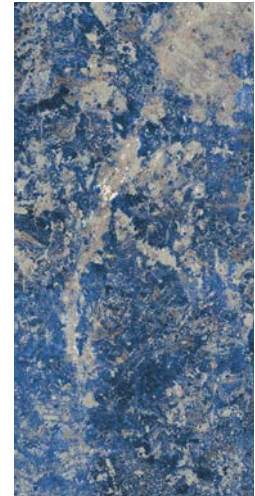

sodalite bleu

GRES PORCELLANATO COLORATO IN MASSA - COLOURED BODY PORCELAIN STONEWARE
SQUADRATO - SQUARED

FLOREM OVERSIZE
magnUm

6 mm 1/4"

COLOR	SURFACE	120x280 47^{1/4}"x110^{1/4}"	120x240 47^{1/4}"x94^{1/2}"	120x120 47^{1/4}"x47^{1/4}"	60x120 23^{5/8}"x47^{1/4}"
SODALITE BLEU	MATTE	765690	765718	765756	765778
	GLOSSY	765702	765727	765765	765786