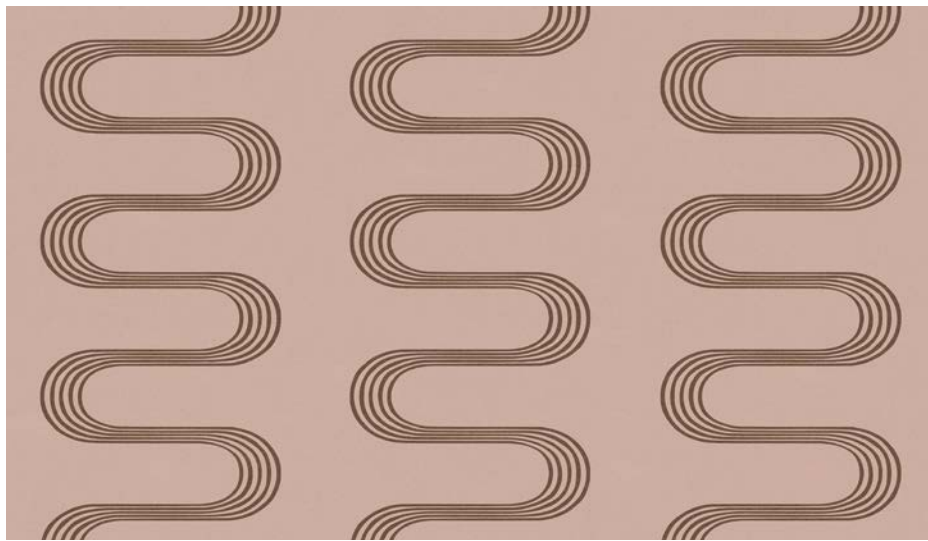

Vague giada

Vague cipria