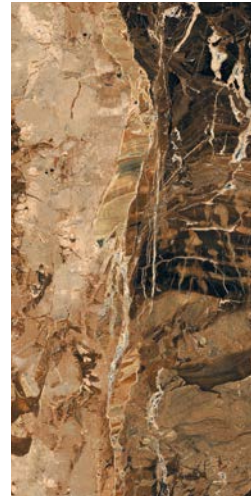

les bijoux de rex

jaspe rouge

GRES PORCELLANATO COLORATO IN MASSA - COLOURED BODY PORCELAIN STONEWARE
SQUADRATO - SQUARED

FLORIM OVERSIZE
magnUm

	COLOR	SURFACE	120x280 47^{1/4}"x110^{1/4}"	120x240 47^{1/4}"x94^{1/2}"	120x120 47^{1/4}"x47^{1/4}"	60x120 23^{5/8}"x47^{1/4}"
	JASPE ROUGE	MATTE	765686	765717	765755	765777
		GLOSSY	765701	765726	765764	765785

6 mm 1/4"