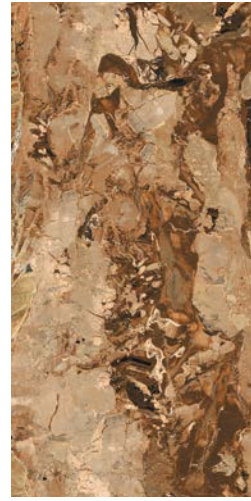

les bijoux de rex

jaspe rouge

GRES PORCELLANATO COLORATO IN MASSA - COLOURED BODY PORCELAIN STONEWARE
SQUADRATO - SQUARED

FLORIM OVERSIZE
magnUm

	COLOR	SURFACE	120x280 47^{1/4}"x110^{1/4}"	120x240 47^{1/4}"x94^{1/2}"	120x120 47^{1/4}"x47^{1/4}"	60x120 23^{5/8}"x47^{1/4}"
	JASPE ROUGE	MATTE	765686	765717	765755	765777
		GLOSSY	765701	765726	765764	765785

6 mm 1/4"