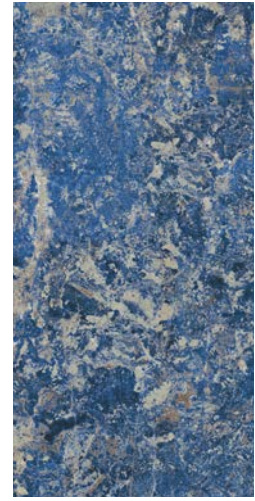

sodalite bleu

GRES PORCELLANATO COLORATO IN MASSA - COLOURED BODY PORCELAIN STONEWARE
SQUADRATO - SQUARED

FLOREM OVERSIZE
magnUm

6 mm 1/4"

COLOR	SURFACE	120x280 47^{1/4}"x110^{1/4}"	120x240 47^{1/4}"x94^{1/2}"	120x120 47^{1/4}"x47^{1/4}"	60x120 23^{5/8}"x47^{1/4}"
SODALITE BLEU	MATTE	765690	765718	765756	765778
	GLOSSY	765702	765727	765765	765786