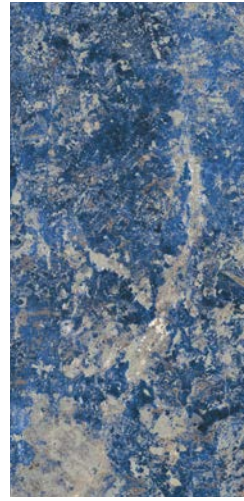

sodalite bleu

GRES PORCELLANATO COLORATO IN MASSA - COLOURED BODY PORCELAIN STONEWARE
SQUADRATO - SQUARED

FLOREM OVERSIZE
magnUm

6 mm 1/4"

COLOR	SURFACE	120x280 47^{1/4}"x110^{1/4}"	120x240 47^{1/4}"x94^{1/2}"	120x120 47^{1/4}"x47^{1/4}"	60x120 23^{5/8}"x47^{1/4}"
SODALITE BLEU	MATTE	765690	765718	765756	765778
	GLOSSY	765702	765727	765765	765786