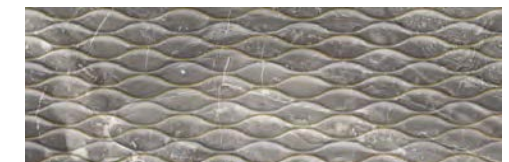

DECORADO NINFA R90 GREY | 30x90 cm | **P74**