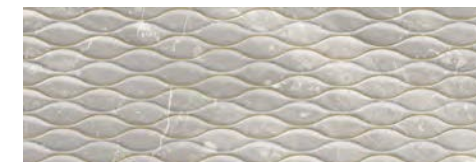

DECORADO NINFA R90 SILVER | 30x90 cm | **P74**