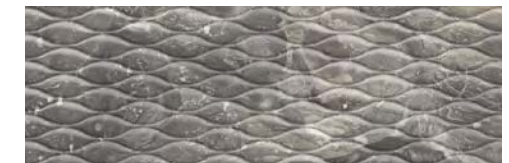

wall: NEBULA R90 GREY (30x90 cm), DECORADO NINFA R90 GREY (30x90 cm)
 floor: NEBULA 60 GREY (60x60 cm).

NEBULA R90 SILVER | 30x90 cm | **B42**

NEBULA R90 GREY | 30x90 cm | **B42**

NEBULA R90 GRILL SILVER | 30x90 cm | **B43**