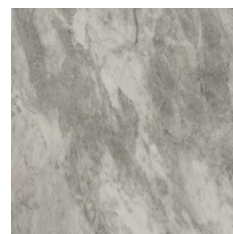

**DL013300R**  
Альбино серый обрезной 119,5x119,5  
Albino grey rectified

**DL503100R**  
Альбино серый обрезной 60x119,5  
Albino grey rectified

**DL602700R**  
Альбино серый обрезной 60x60  
Albino grey rectified

## АЛЬБИНО ALBINO

**РАЗМЕР | SIZE:** 119,5×119,5 · 60×119,5 · 60×60

МРАМОР | ТЕКСТУРА | МОНДРАГОНЕ  
MARBLE | TEXTURE | MONDRAGONE

Mondragon marble, once quarried in the same area on the coast of the Tyrrhenian Sea, is enchanting thanks to its soft, somewhat blurred, smoky pattern. This beautiful rock is no longer quarried, yet its fascination is captured in full by porcelain gres manufactured using the innovative Double Loading technology. Tactile mineral inclusions, reminiscent of sugar grains, are replicated using a special composition.