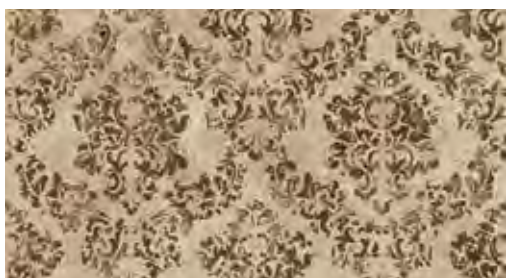

30,5x56 cm - 12"x22"

Victory Nature White

30,5x56 cm - 12"x22"

› Available in: Victory White, Victory Taupe

Victory Soul Sand

30,5x56 cm - 12"x22"

Victory Soul Dark

30,5x56 cm - 12"x22"