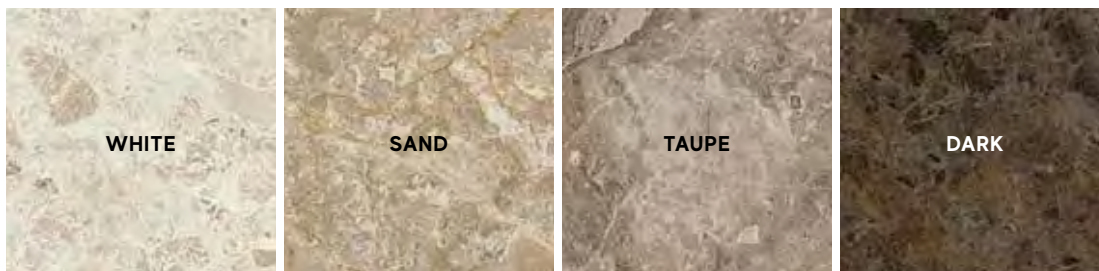

НАСТЕННАЯ ПЛИТКА ИЗ БЕЛОЙ ГЛИНЫ

Цвета

форматы и поверхности

ГЛЯНЦЕВЫЙ

30,5x56 cm - 12"x22"

± 8,5 mm