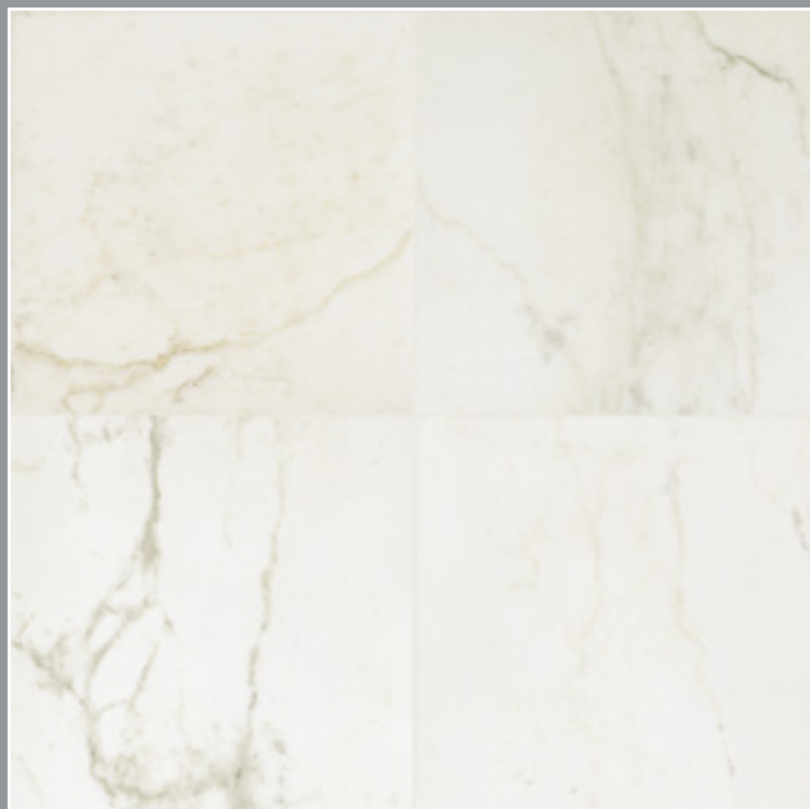

Charme Pearl / Шарм Перл