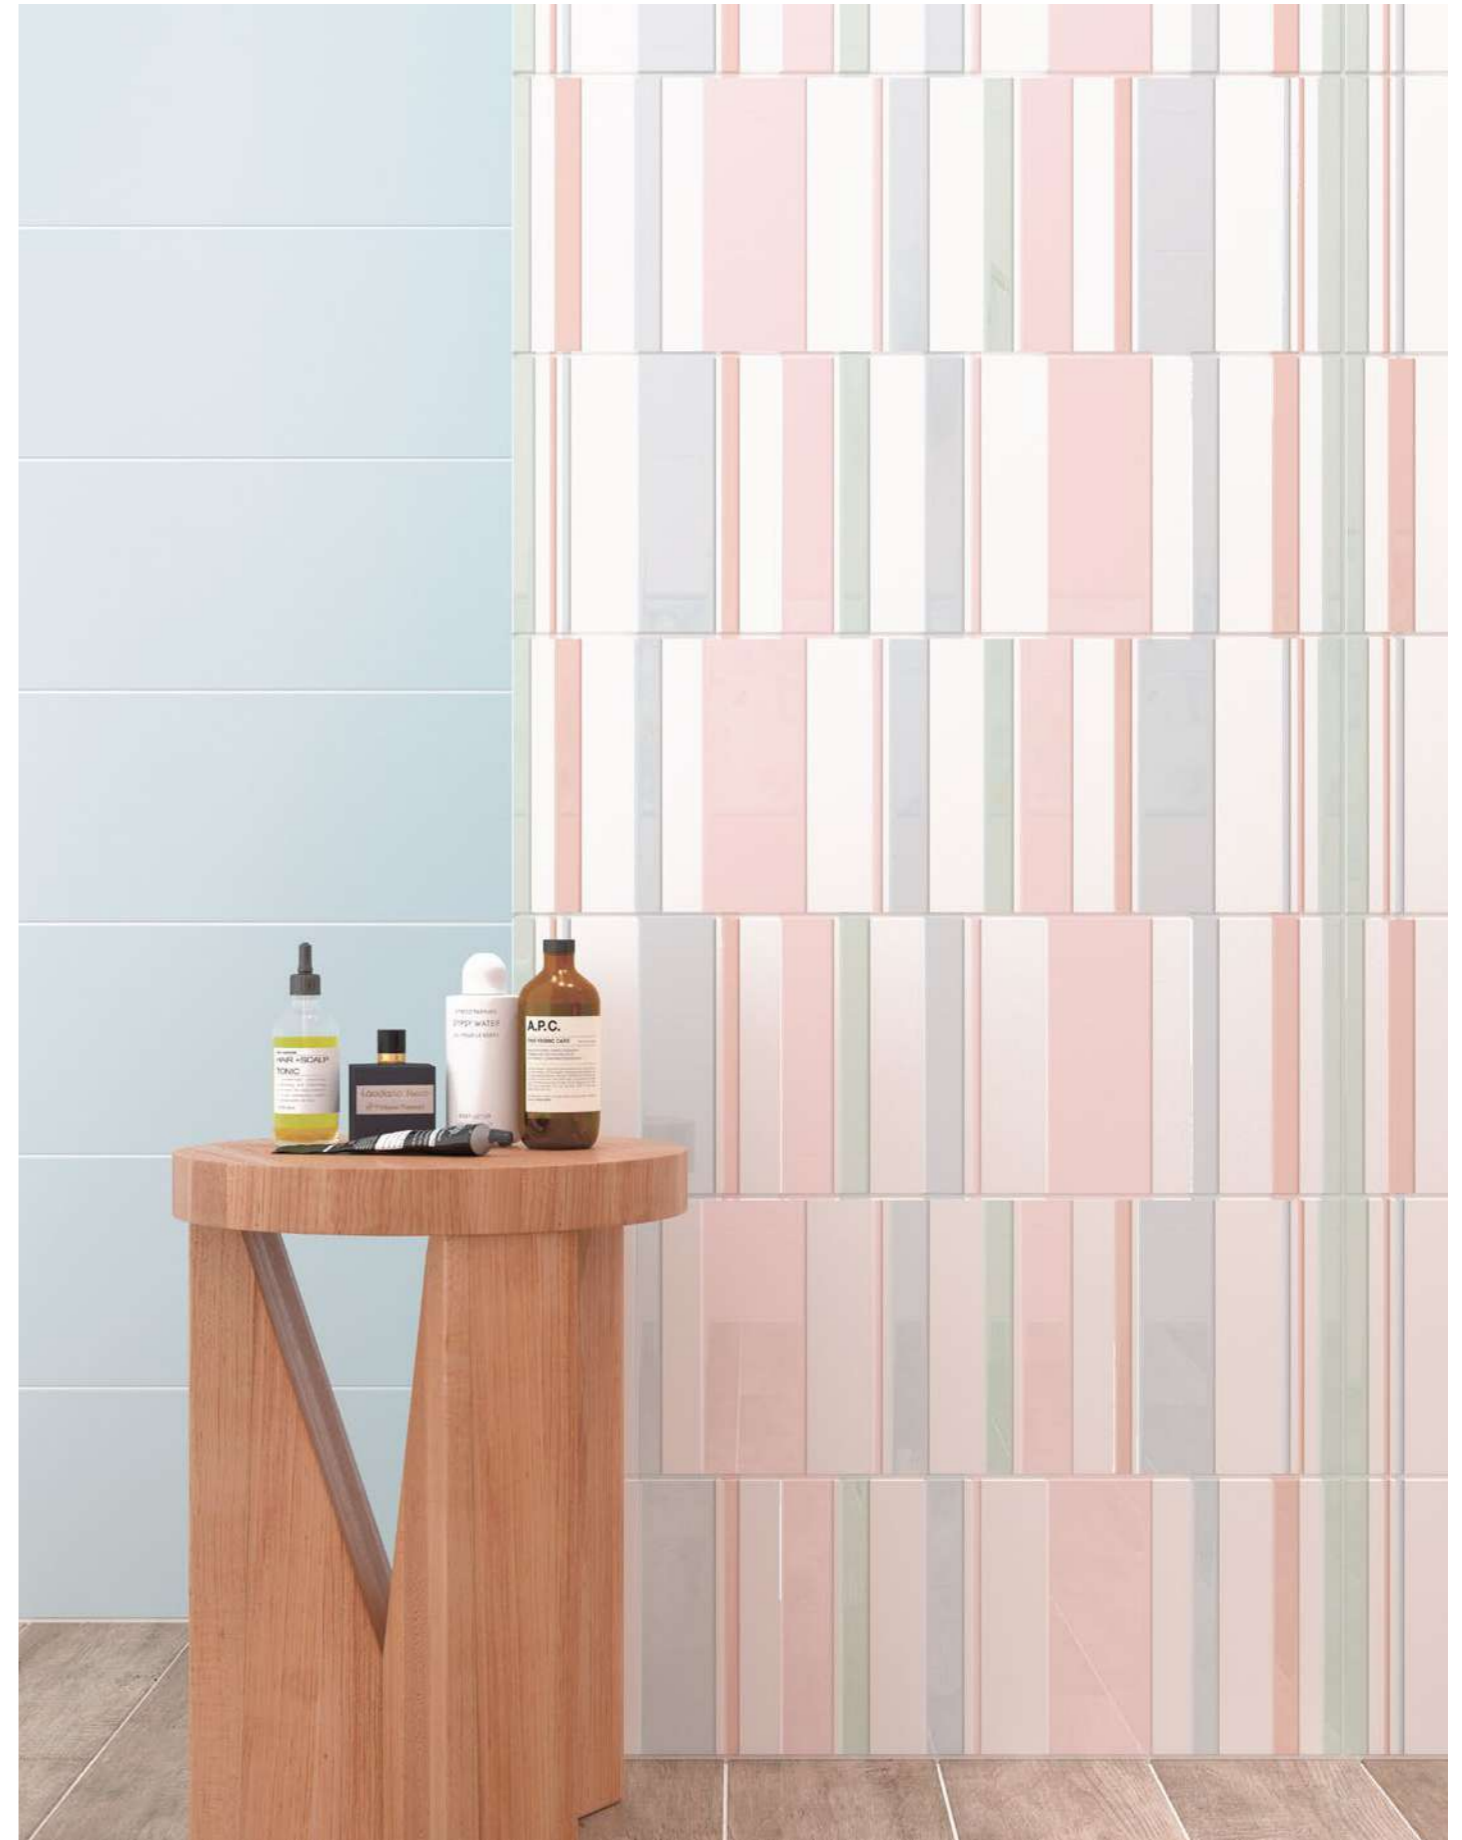

00-00-5-17-00-61-2419 Aurora Celeste 20x60
04-01-1-17-03-01-2426-0 Kimberly Line 20x60