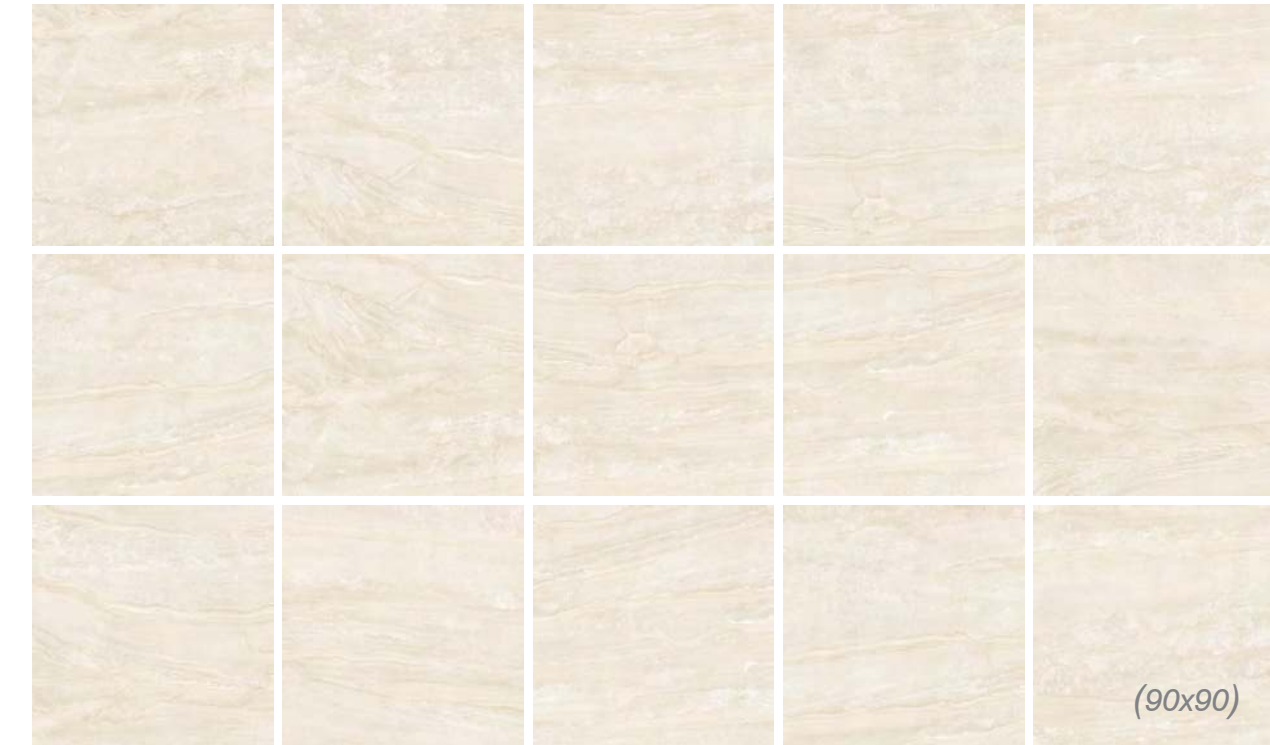

BARI

SLABS ARE PRESENTED IN LIGHT AND DARKER BEIGE COLOR. LIMITED SHADES SIMILAR TO HAZEL MARK THE DIFFERENT ZONES WITH LONGITUDINAL VEINS. THEY ALSO PRESENT A VERY LIGHT GRANULOMETRY GRANTING A FEELING OF GREAT DEPTH.

Ivory

Beige

Wall Tile: BARI-M IVORY 30X60 / BARI-M IVORY 60X120
Floor Tile: BARI-M BEIGE 60X120

PORCELAIN TILE

Shade

Formats

PORCELAIN TILE

Shade

Formats

WHITE BODY

WALL TILE

GLOSSY

RECTIFIED AND BEVEL

V2 Slight Variation

CONJUNTO ALIS-BA BEIGE (2P)
32X90CM - 13X36"

BARI-R BEIGE
32X90CM - 13X36"

INSERTO SHELL BEIGE
14X14CM - 5.5X5.5"

LISTELO SHELL BEIGE
4X32CM - 1.5X13"

CENEFA SHELL BEIGE
9X32CM - 3.5X13"

ZÓCALO SHELL BEIGE
12X32CM - 5X13"

Wall Tile: BARI-R BEIGE 32X90 / CENEFA SHELL BEIGE 9X32

Wall Tile: BARI-R BEIGE 32X90 / ZOCALO SHELL BEIGE 12X32 / CENEFA SHELL BEIGE 9X32 / LISTELO SHELL BEIGE 4X32
Floor Tile: BARI-M BEIGE 60X60