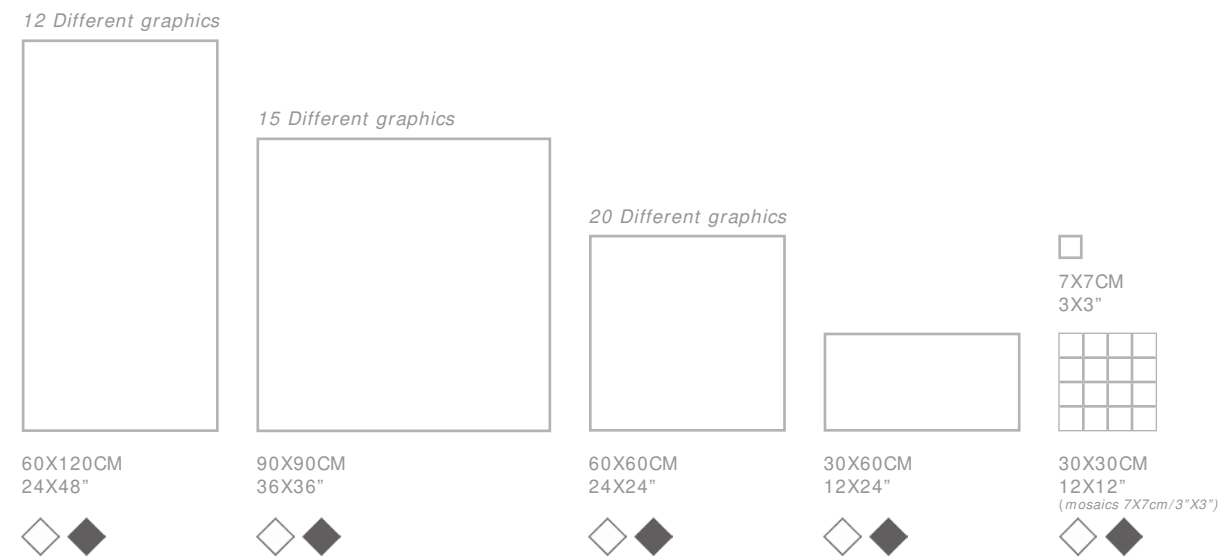

BARI

SLABS ARE PRESENTED IN LIGHT AND DARKER BEIGE COLOR. LIMITED SHADES SIMILAR TO HAZEL MARK THE DIFFERENT ZONES WITH LONGITUDINAL VEINS. THEY ALSO PRESENT A VERY LIGHT GRANULOMETRY GRANTING A FEELING OF GREAT DEPTH.

Ivory

Beige

Wall Tile: BARI-M IVORY 30X60 / BARI-M IVORY 60X120
Floor Tile: BARI-M BEIGE 60X120

PORCELAIN TILE

Shade

Formats

PORCELAIN TILE

Shade

Formats

WHITE BODY

WALL TILE

GLOSSY

RECTIFIED AND BEVEL

V2 Slight Variation

CONJUNTO ALIS-BA BEIGE (2P)
32X90CM - 13X36"

BARI-R BEIGE
32X90CM - 13X36"

INSERTO SHELL BEIGE
14X14CM - 5.5X5.5"

LISTELO SHELL BEIGE
4X32CM - 1.5X13"

CENEFA SHELL BEIGE
9X32CM - 3.5X13"

ZÓCALO SHELL BEIGE
12X32CM - 5X13"

Wall Tile: BARI-R BEIGE 32X90 / CENEFA SHELL BEIGE 9X32

Wall Tile: BARI-R BEIGE 32X90 / ZOCALO SHELL BEIGE 12X32 / CENEFA SHELL BEIGE 9X32 / LISTELO SHELL BEIGE 4X32
Floor Tile: BARI-M BEIGE 60X60