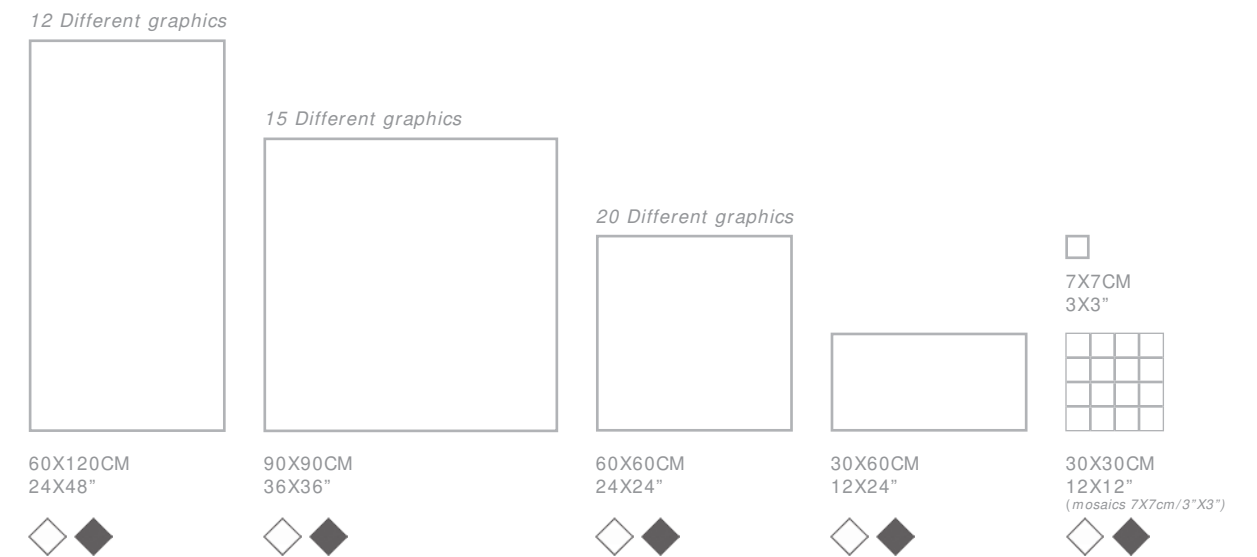

BARI

SLABS ARE PRESENTED IN LIGHT AND DARKER BEIGE COLOR. LIMITED SHADES SIMILAR TO HAZEL MARK THE DIFFERENT ZONES WITH LONGITUDINAL VEINS. THEY ALSO PRESENT A VERY LIGHT GRANULOMETRY GRANTING A FEELING OF GREAT DEPTH.

Ivory

Beige

Wall Tile: BARI-M IVORY 30X60 / BARI-M IVORY 60X120
Floor Tile: BARI-M BEIGE 60X120

PORCELAIN TILE

Shade

Formats

PORCELAIN TILE

Shade

Formats

WHITE BODY

WALL TILE

GLOSSY

RECTIFIED AND BEVEL

V2 Slight Variation

CONJUNTO ALIS-BA BEIGE (2P)
32X90CM - 13X36"

BARI-R BEIGE
32X90CM - 13X36"

INSERTO SHELL BEIGE
14X14CM - 5.5X5.5"

LISTELO SHELL BEIGE
4X32CM - 1.5X13"

CENEFA SHELL BEIGE
9X32CM - 3.5X13"

ZÓCALO SHELL BEIGE
12X32CM - 5X13"

Wall Tile: BARI-R BEIGE 32X90 / CENEFA SHELL BEIGE 9X32

Wall Tile: BARI-R BEIGE 32X90 / ZOCALO SHELL BEIGE 12X32 / CENEFA SHELL BEIGE 9X32 / LISTELO SHELL BEIGE 4X32
Floor Tile: BARI-M BEIGE 60X60