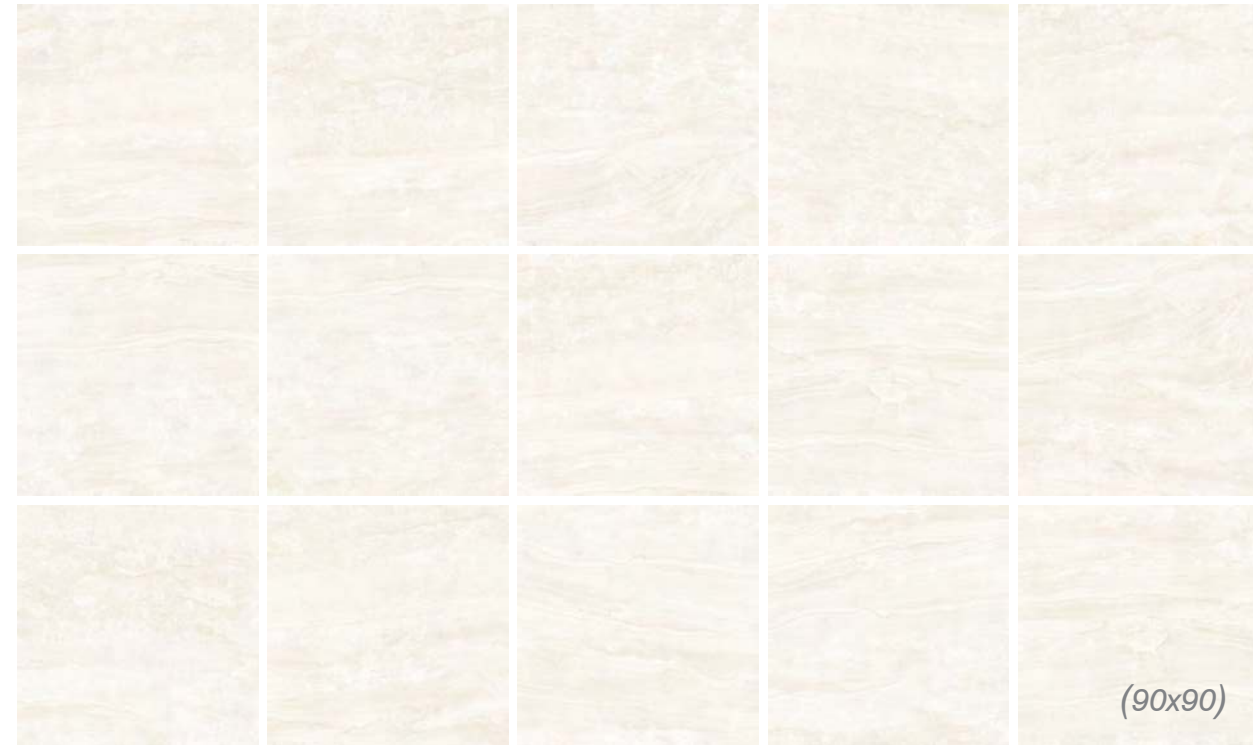

BARI

SLABS ARE PRESENTED IN LIGHT AND DARKER BEIGE COLOR. LIMITED SHADES SIMILAR TO HAZEL MARK THE DIFFERENT ZONES WITH LONGITUDINAL VEINS. THEY ALSO PRESENT A VERY LIGHT GRANULOMETRY GRANTING A FEELING OF GREAT DEPTH.

Ivory

Beige

Wall Tile: BARI-M IVORY 30X60 / BARI-M IVORY 60X120
Floor Tile: BARI-M BEIGE 60X120

PORCELAIN TILE

Shade

Formats

PORCELAIN TILE

Shade

Formats

WHITE BODY

WALL TILE

GLOSSY

RECTIFIED AND BEVEL

V2 Slight Variation

CONJUNTO ALIS-BA BEIGE (2P)
32X90CM - 13X36"

BARI-R BEIGE
32X90CM - 13X36"