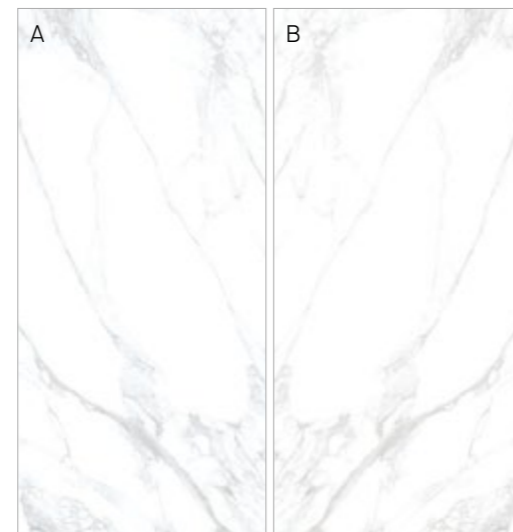

Shade variation: V1

Formats Formatos

The BookMatch effect adds an original touch to your home.

El efecto BookMatch dará un toque original a tu casa.

ELEVATE

ELEVATE

THE ULTIMATE KITCHEN WORKTOPS

Porcelain Porcelánico

Book Match option 1

Book Match option 2

© CALACATTA EXTRA WHITE NT/150X320

PATTERNS VARIETY VARIEDAD GRÁFICA CALACATTA WHITE 100x180 cm FORMAT CALACATTA WHITE FORMATO 100x180 cm

FORMATS FORMATOS

		Porcelain Porcelánico		
		100x260 cm 40x103 "	100x180 cm 40x71 "	100x100 cm 40x40 "
Thickness Espesor		6 mm	8 mm	
Patterns Gráficas		4	20	20
EXTRA WHITE	Premium Polished (P)	27848 M87	24203 M76	24206 M70
	Natural (NT)	28715 M95	23211 M75	23977 M69
EXTRA GOLD	Premium Polished (P)	27942 M87	-	-
	Natural (NT)	28716 M95	-	-