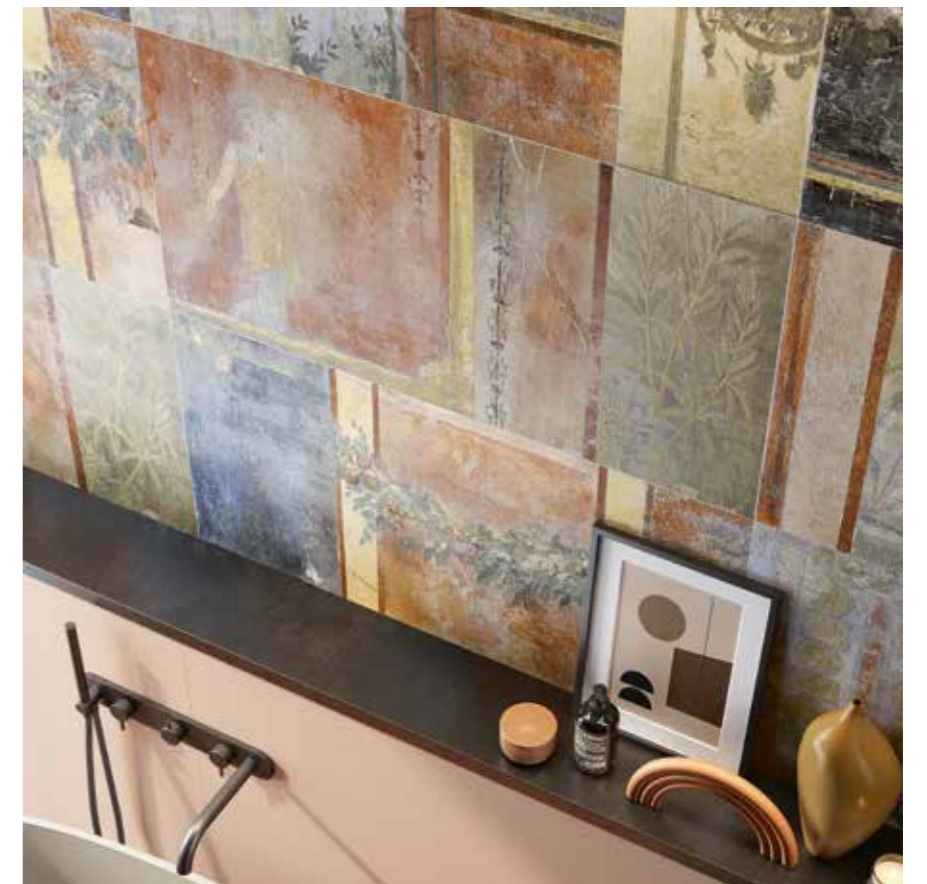

WALL
CORTECCIA 60x120
POMPEI 60x120