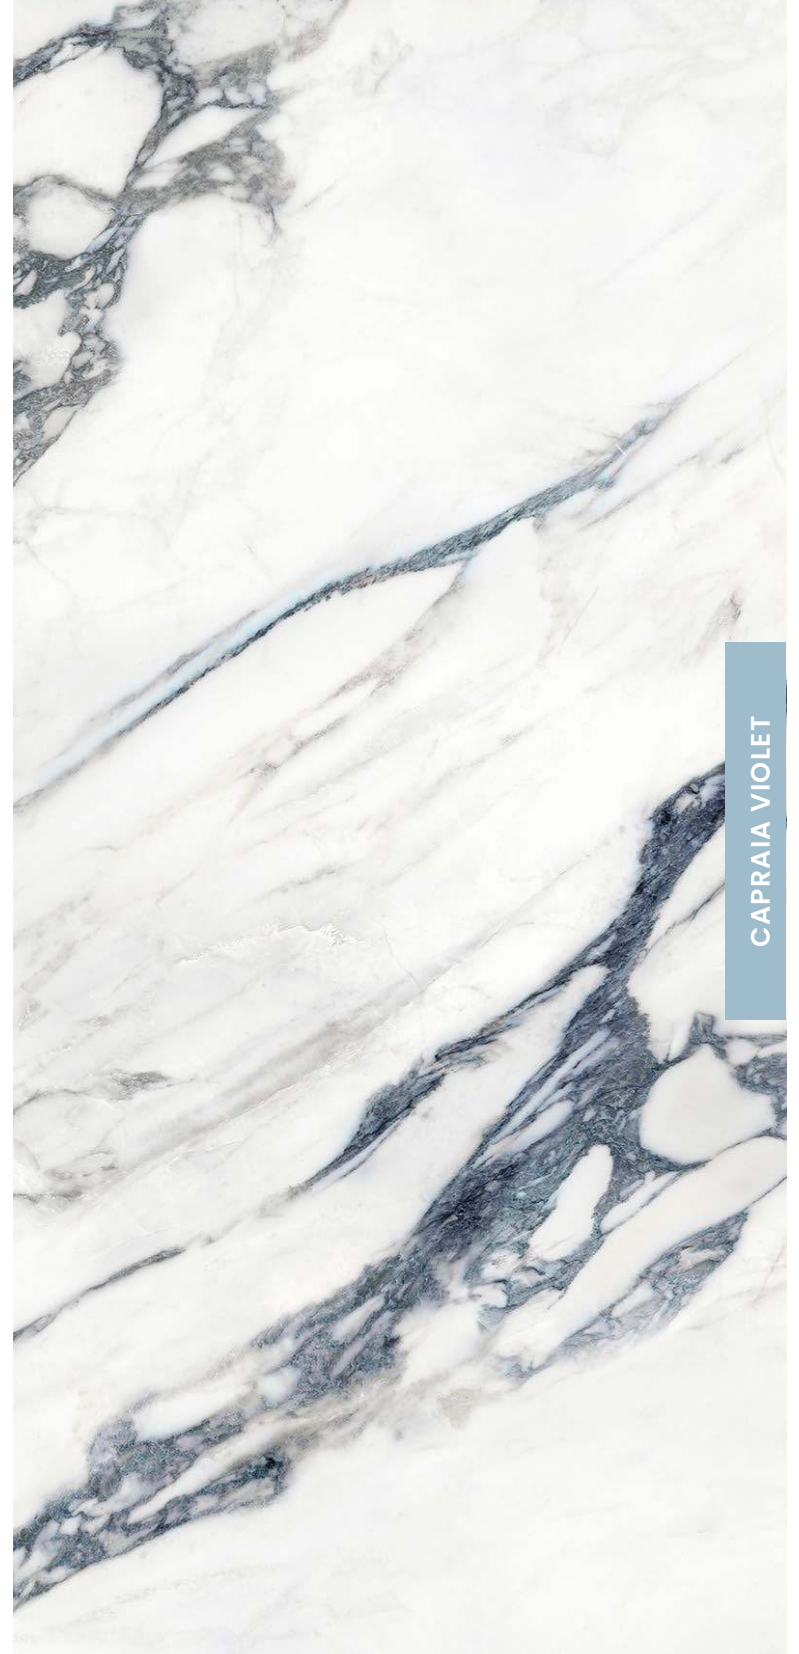

CAPRAIA VIOLET