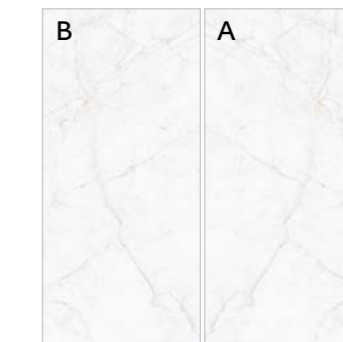

Book Match option 2

* Coordinated floor and wall tiles
Pavimento y revestimiento coordinado