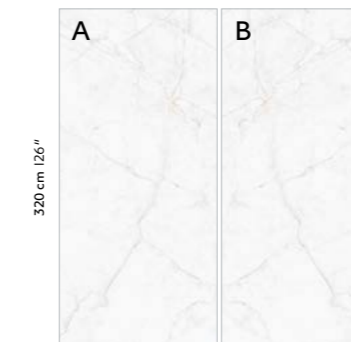

Book Match option 1

300 cm 102"