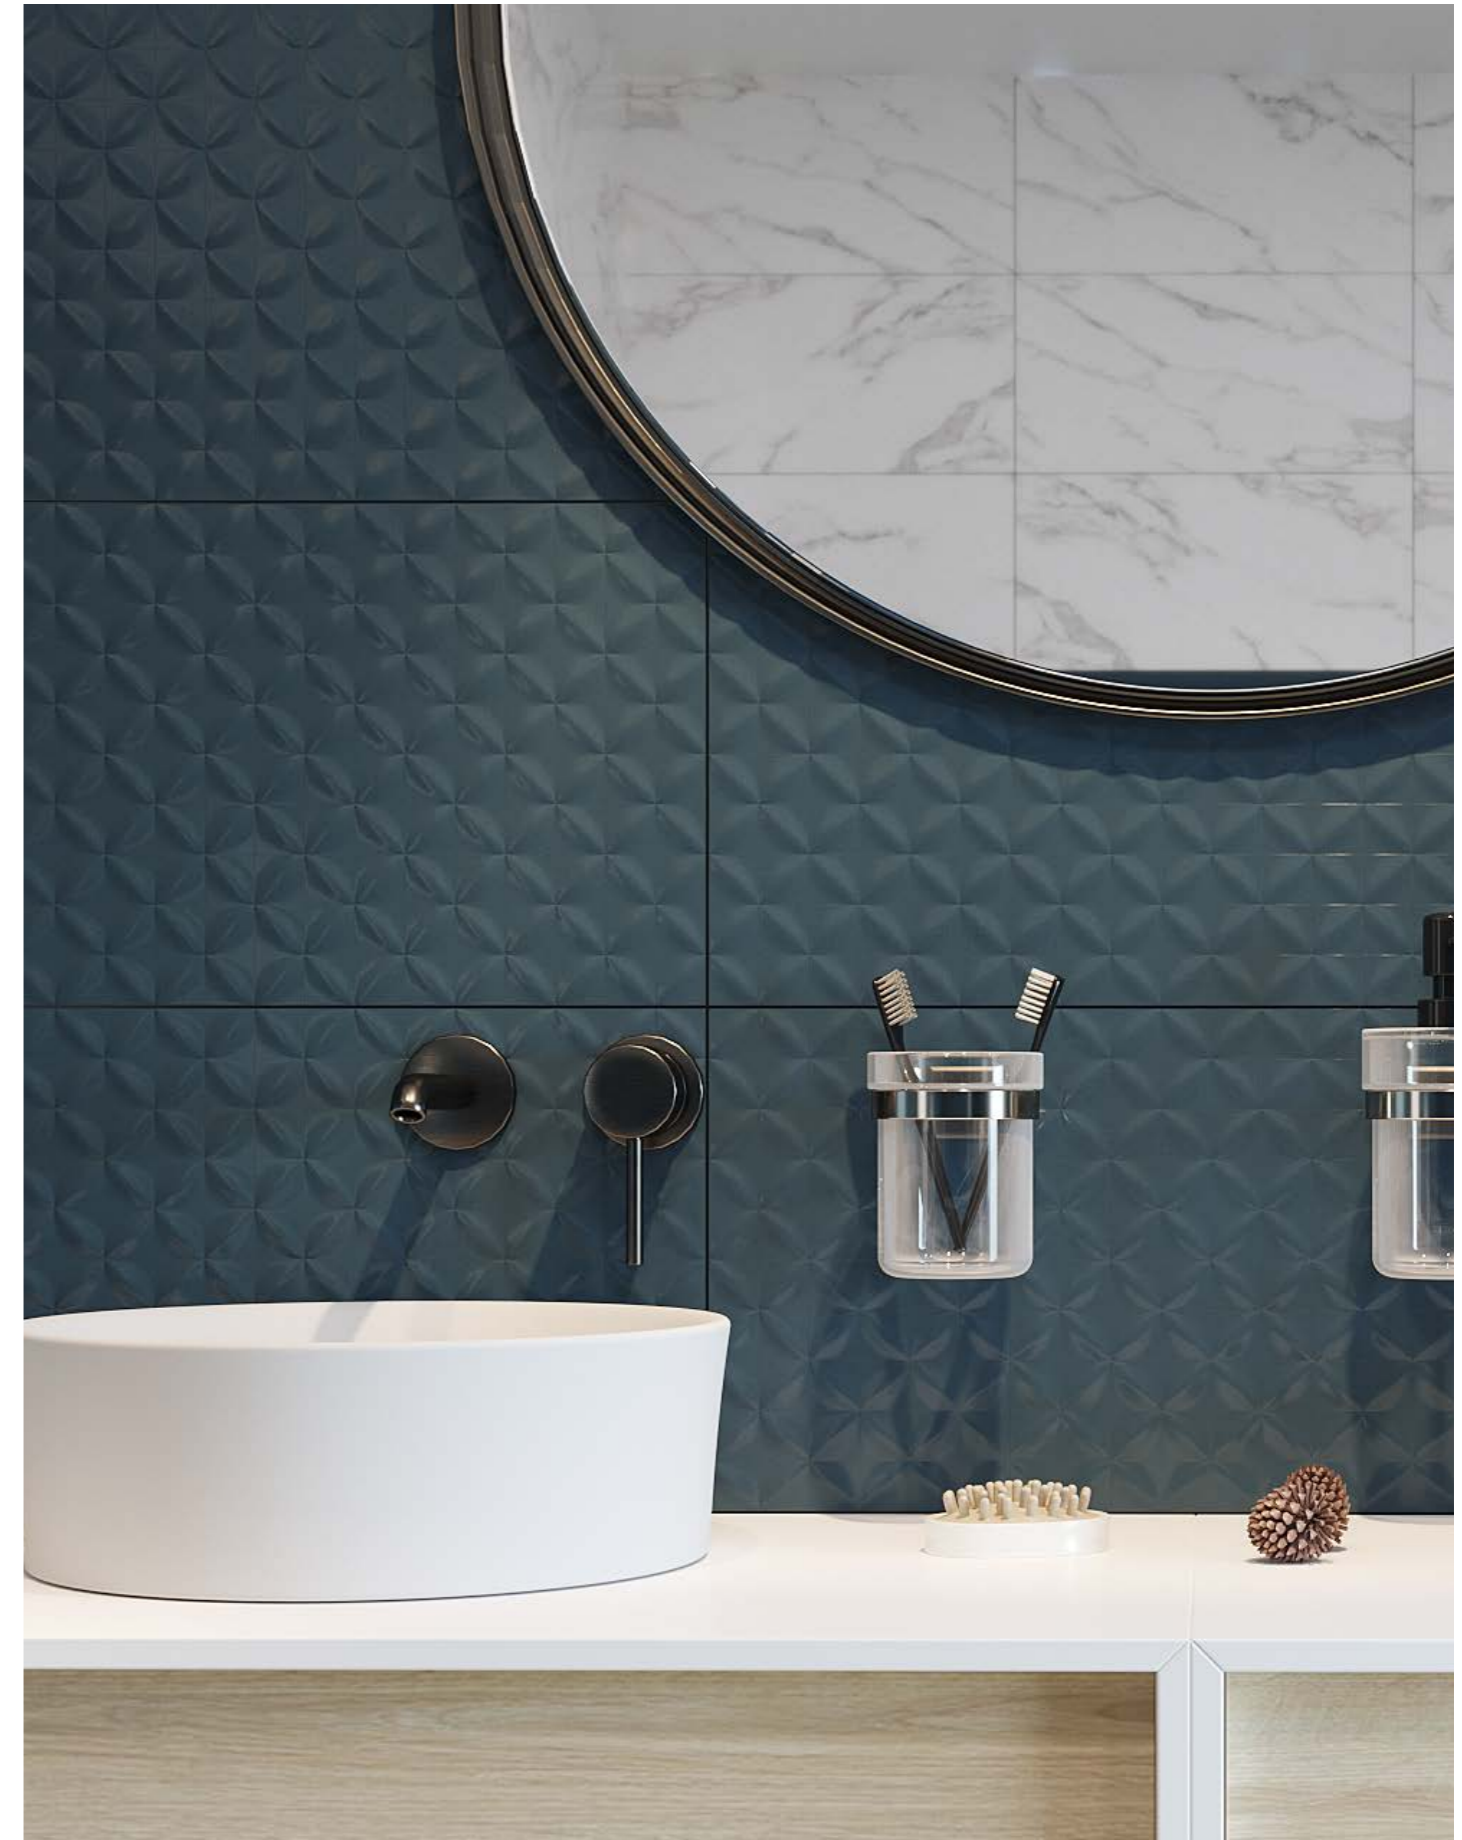

NRL_P0022 Pastel Waffle Blue 30x60