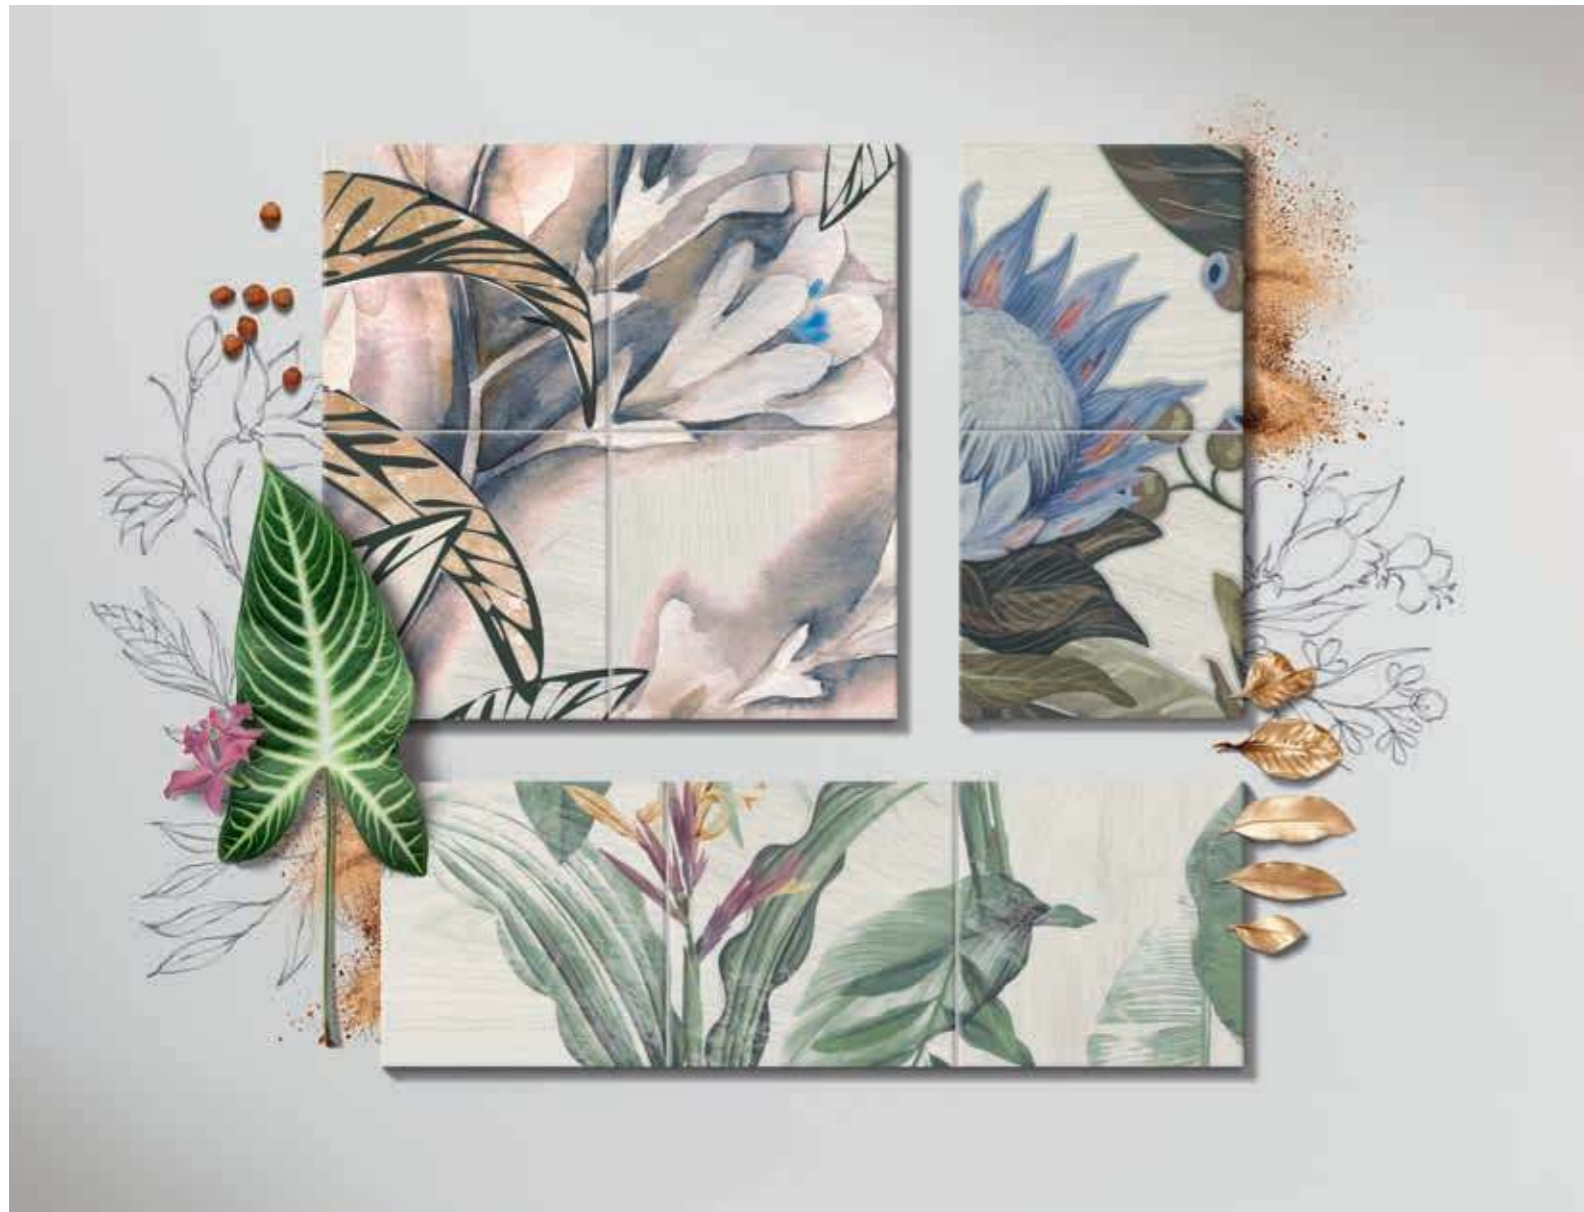

MURALES

MURAL 120X120 FORMADO POR 36 PIEZAS DE 20x20
 MURAL 48"X48" FORMED BY 36 PIECES OF 8"x8"

MURAL AUTUMN LEAVES
 MURAL SPRING LEAVES
 MURAL BLUE LEAVES

-  IMPERMEABLE
WATER RESISTANT
-  COLORES INALTERABLES
UNALTERABLE COLORS
-  HIGIÉNICO
HYGIENIC
-  INTERIOR ESPACIO DOMÉSTICO
DOMESTIC SPACES (INDOORS)
-  IGNÍFUGO
FIREPROOF
-  FÁCIL LIMPIEZA
EASY TO CLEAN
-  ECOLÓGICO
ECOLOGIC
-  INTERIOR ESPACIO PÚBLICO
PUBLIC AREAS (INDOORS)
-  R-10
-  REVESTIMIENTO VASO PISCINA
INTERIOR OF THE POOL

OPTYM
ORIGINAL PORCELAIN TILE

MAINZU
PORCELAIN

MURAL AUTUMN LEAVES

120x120 formado por 36 piezas de 20x20 · 48"x48" formed by 36 pieces of 8"x8"

MURAL AUTUMN LEAVES

120x120 formado por 36 piezas de 20x20 · 48"x48" formed by 36 pieces of 8"x8"

MURAL SPRING LEAVES

120x120 formado por 36 piezas de 20x20 · 48"x48" formed by 36 pieces of 8"x8"

MURAL SPRING LEAVES
120x120 (P1300)
48"x48" formado
por 36 piezas
de 20x20 · 8"x8"

Mural Spring Leaves 120x120 formado por 36 piezas de 20x20 · 48"x48" formed by 36 pieces of 8"x8"
Cinque Terre Bianco 10x30 · 4"x12" · Carino Menta Green 20x20 · 8"x8"