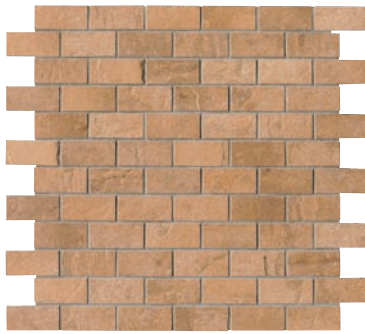

Mosaico Quarry Stone Mattoncino Amber
2,2x4,8 - 7/8x1 7/8