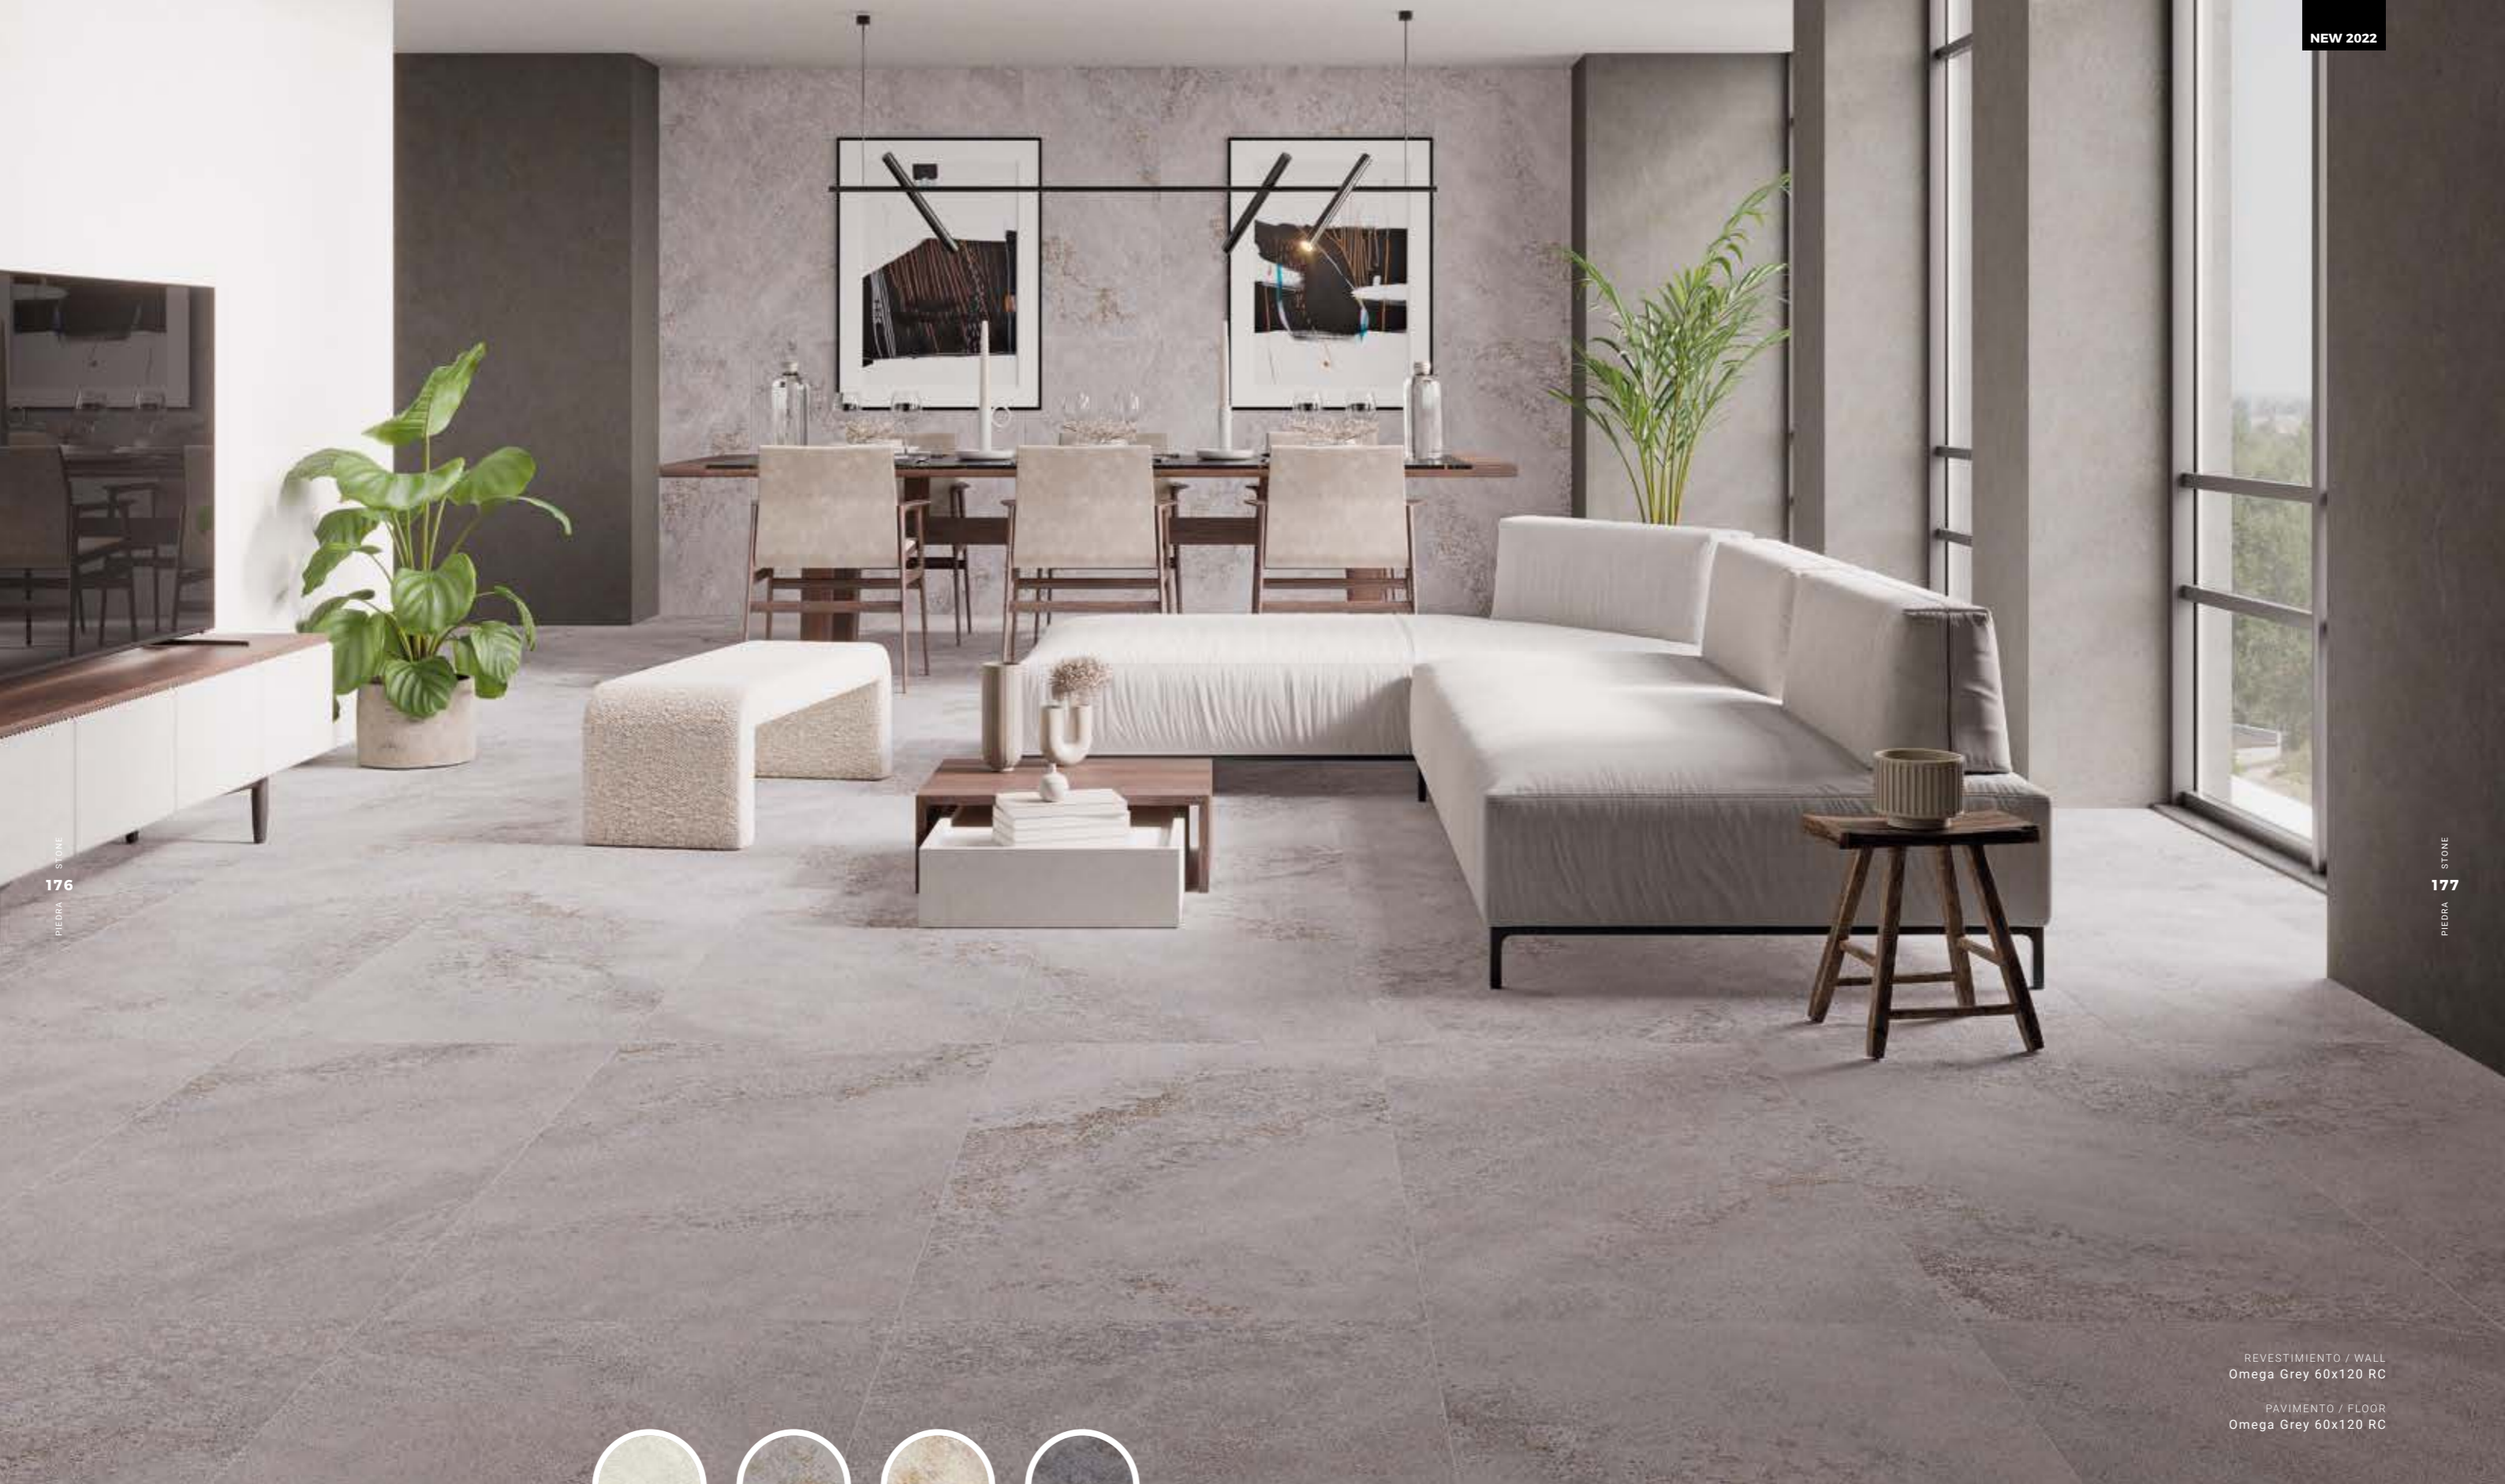

Omega

STONE COLLECTION

REVESTIMIENTO / WALL
Omega Grey 60x120 RC

PAVIMENTO / FLOOR
Omega Grey 60x120 RC

OMEGA

STONE COLLECTION

PORCELÁNICO | PORCELAIN TILE

60x60x2 cm RC 24"x24"x0,8" RC	31,6x60,8 cm 12"x24"
60x90x2 cm RC 24"x36"x0,8" RC	60x60 cm RC 24"x24" RC
60x120x2 cm RC 24"x48"x0,8" RC	60x120 cm RC 24"x48" RC
100x100x2 cm RC 40"x40"x0,8" RC	100x100 cm RC 40"x40" RC