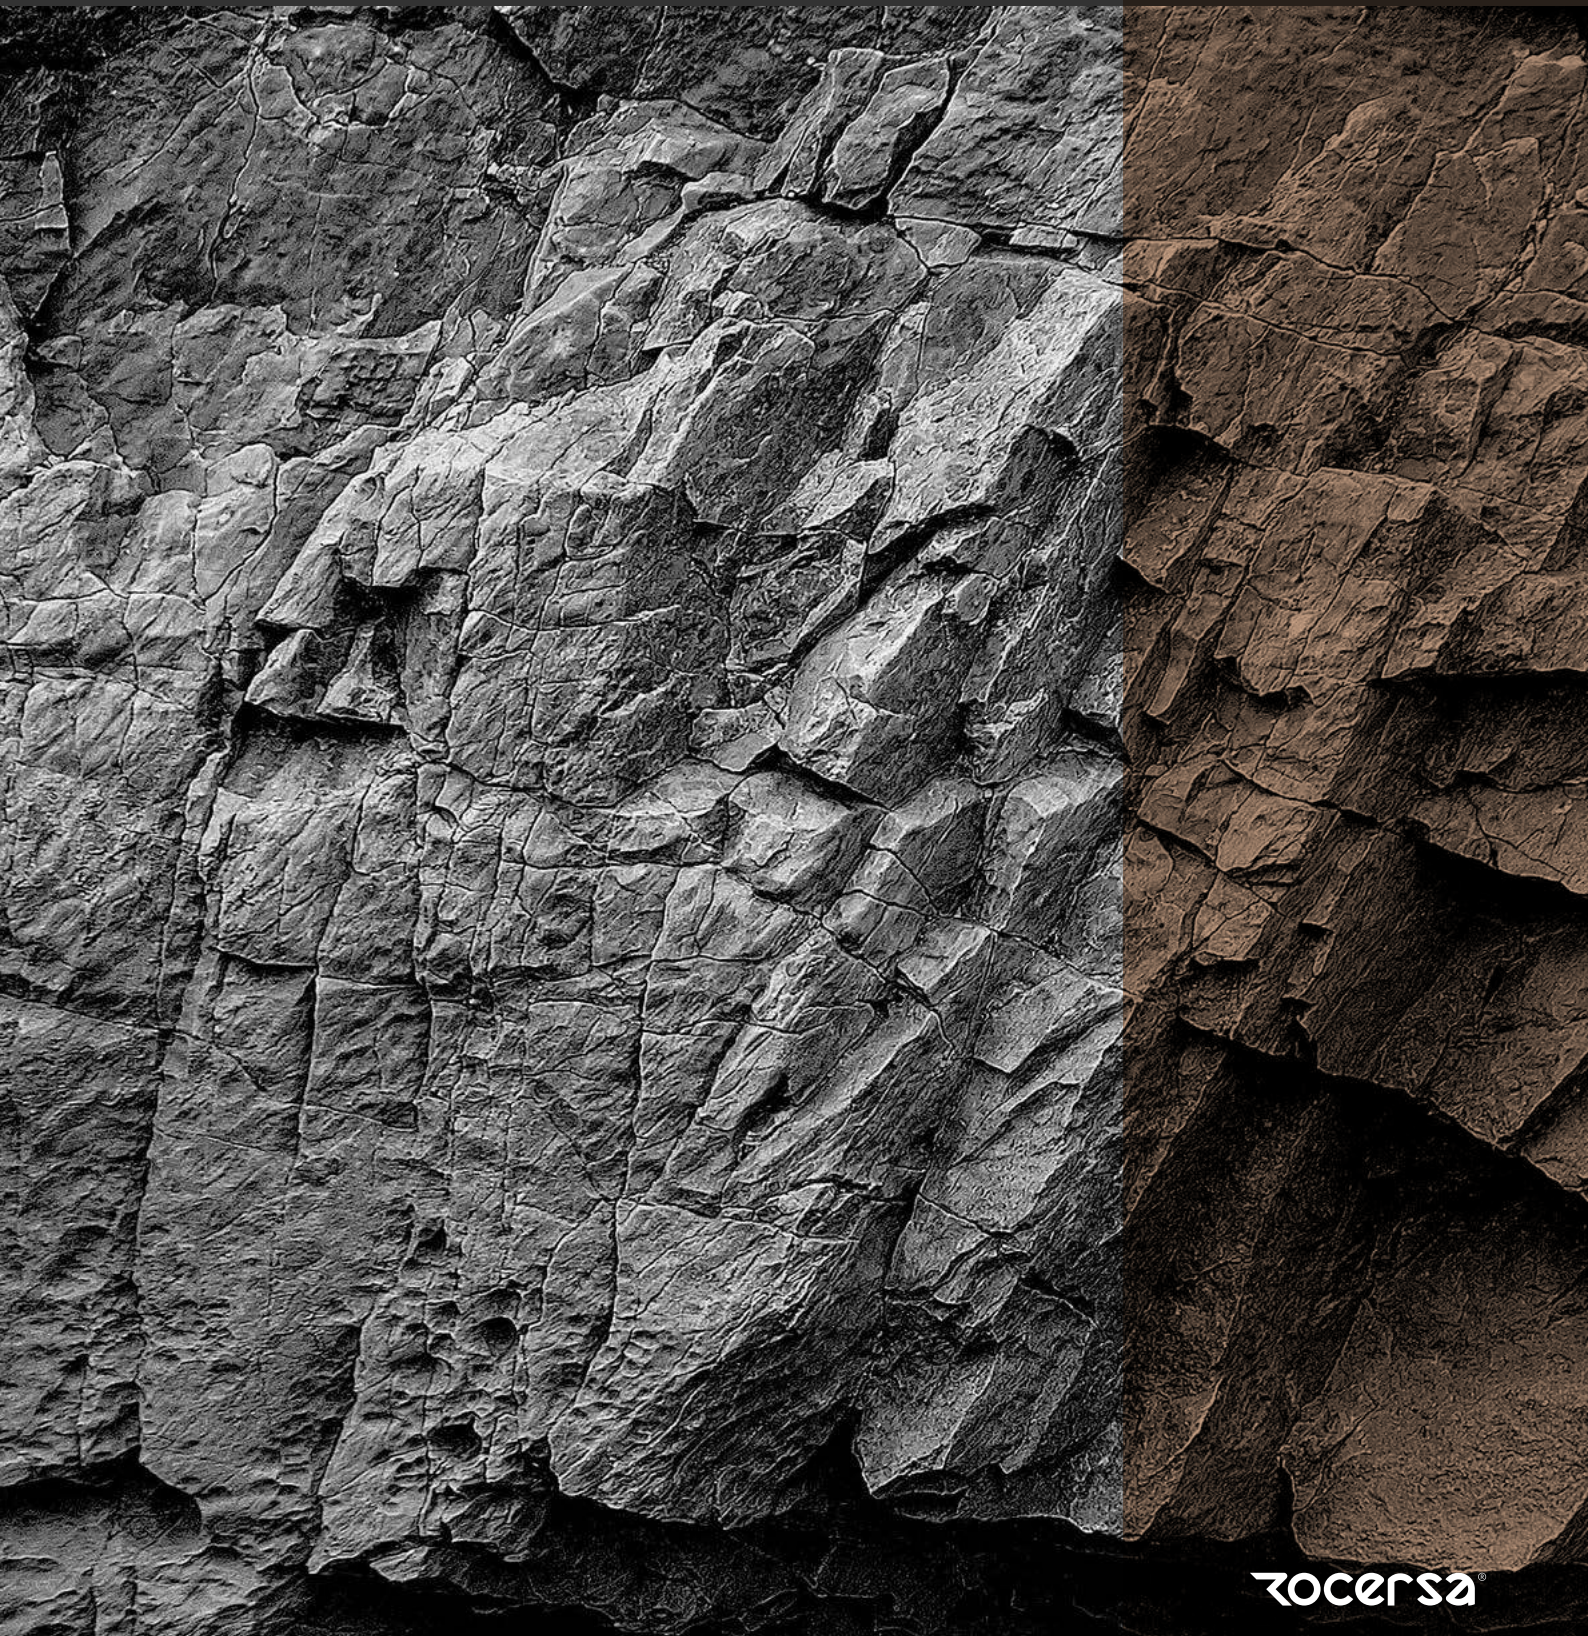

Omega

STONE COLLECTION

REVESTIMIENTO / WALL
Omega Grey 60x120 RC

PAVIMENTO / FLOOR
Omega Grey 60x120 RC

OMEGA

STONE COLLECTION

PORCELÁNICO | PORCELAIN TILE

60x60x2 cm RC 24"x24"x0,8" RC	31,6x60,8 cm 12"x24"
60x90x2 cm RC 24"x36"x0,8" RC	60x60 cm RC 24"x24" RC
60x120x2 cm RC 24"x48"x0,8" RC	60x120 cm RC 24"x48" RC
100x100x2 cm RC 40"x40"x0,8" RC	100x100 cm RC 40"x40" RC