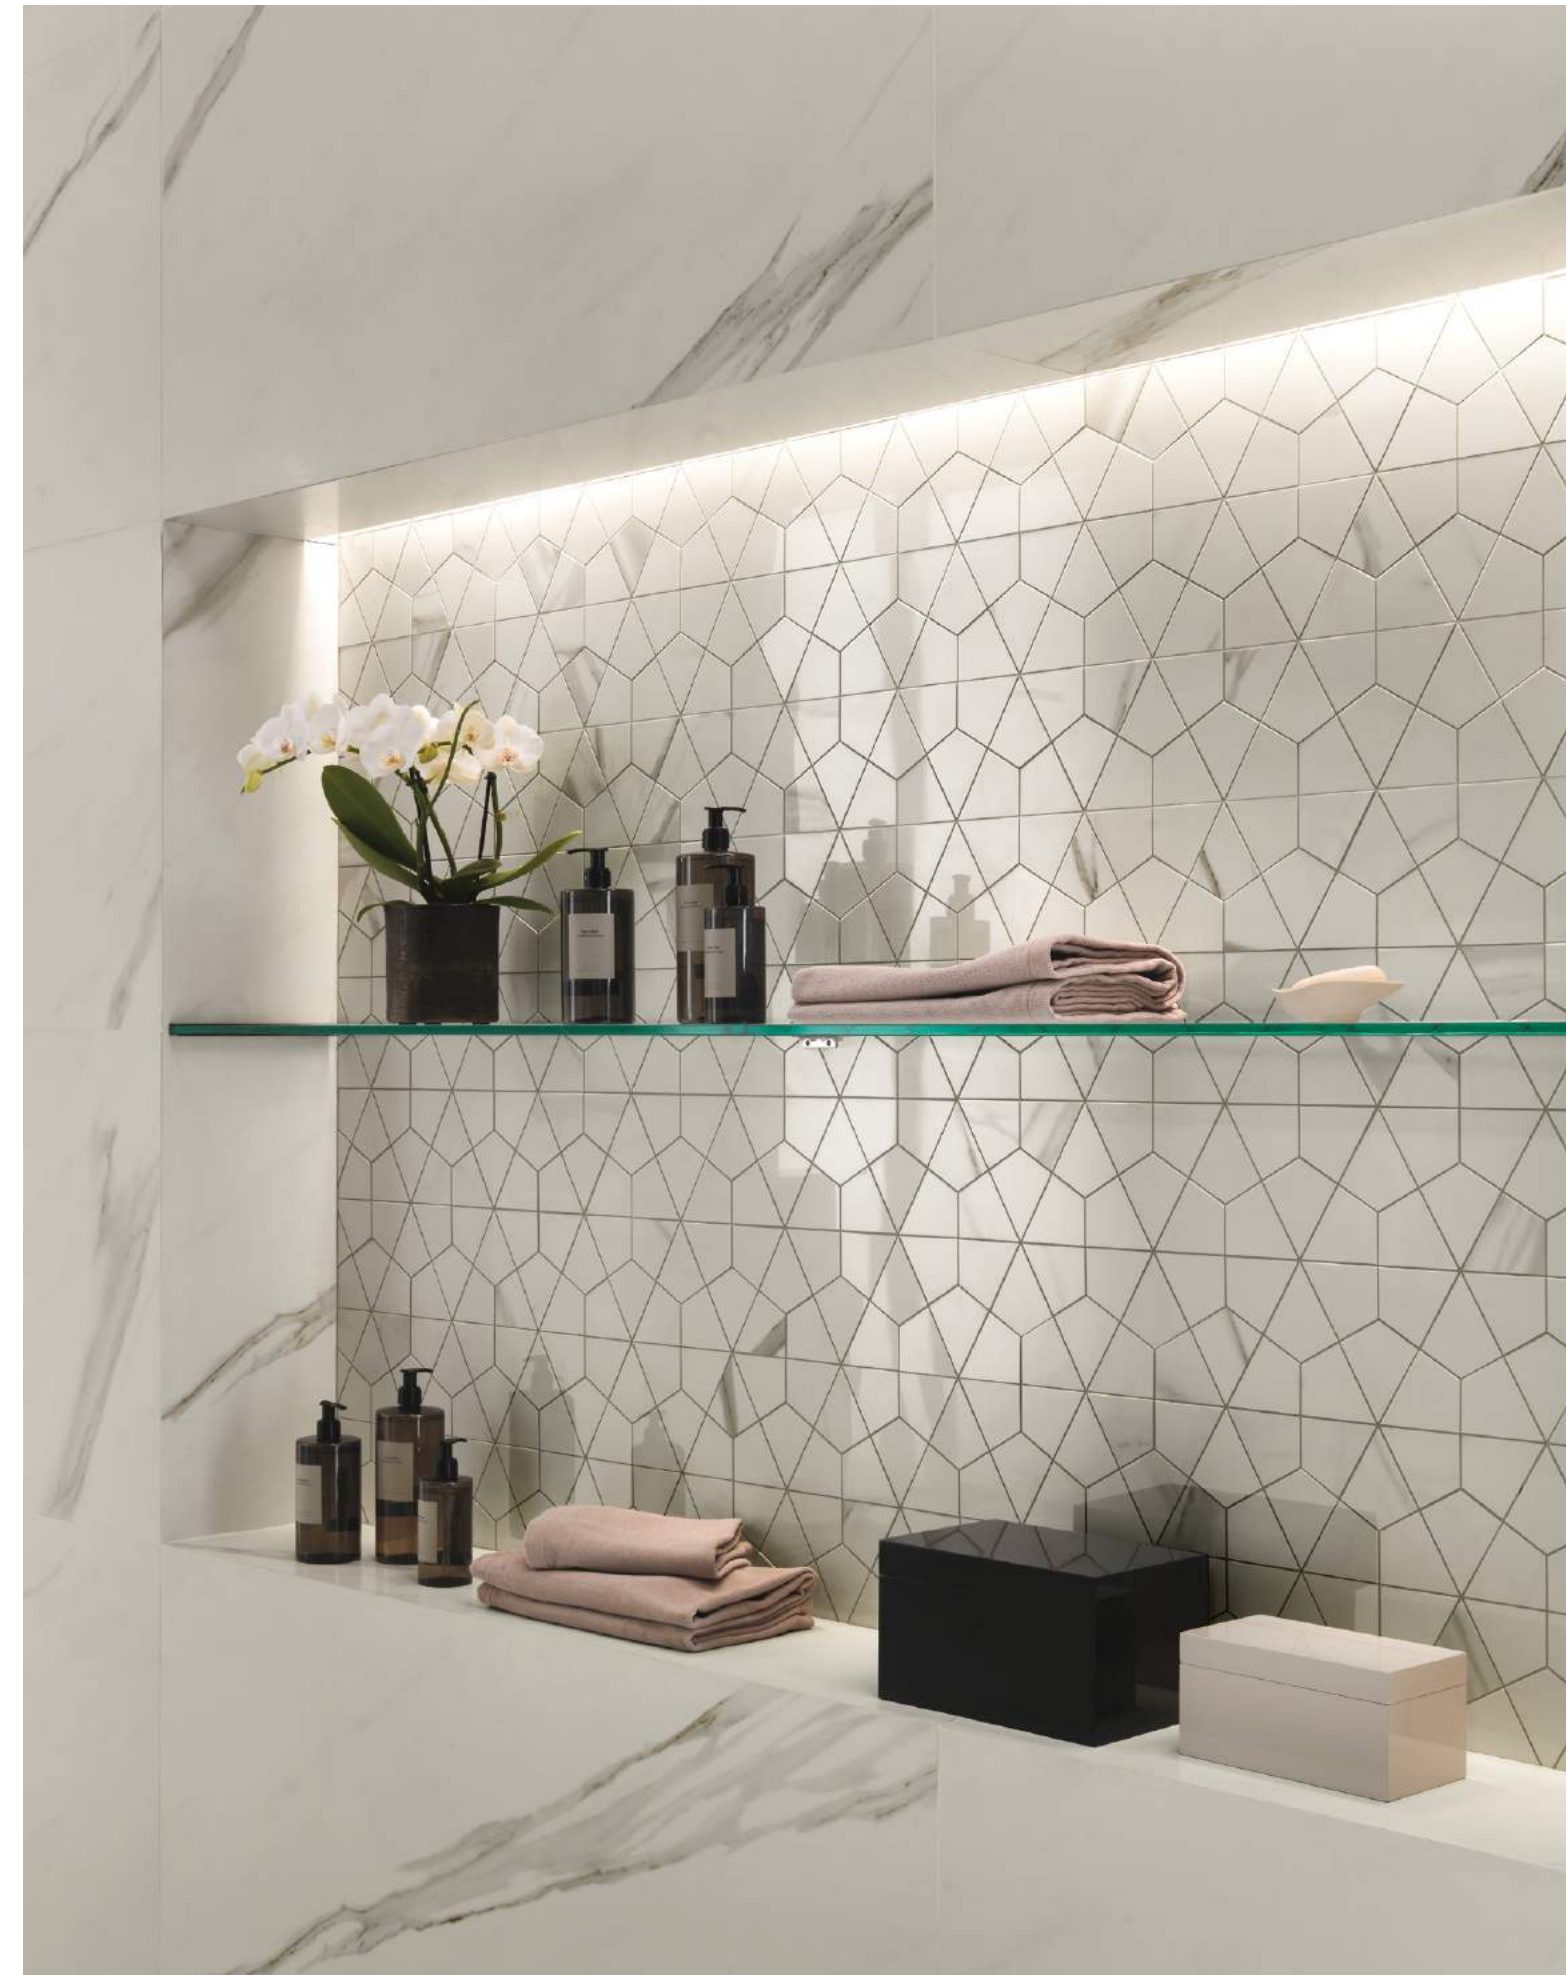

Porcelain Tiles Decors

A 50,5 cm - 19⁷/₈"
a 46,6 cm - 18³/₈"
B 44,8 cm - 17⁷/₈"
b 40,3 cm - 15⁷/₈"

3,5x3,5 cm
1¹/₈"x1¹/₈"

INDEX

INSPIRATION

DIAMOND DECOR
DESIGNED BY
ZAHA HADID
ARCHITECTS

IMAGE
GALLERY

SURFACE
RANGE &
TECHNICAL
SPECS

SAFE CHOICE
COLLECTION RANGE
DIAMOND DECOR
DESIGNED BY
ZAHA HADID ARCHITECTS
SENSITECH TECHNOLOGY
MARVEL WORLD
TECHNICAL SPECIFICATIONS
& CERTIFICATIONS

ENJOY
THE VIDEO