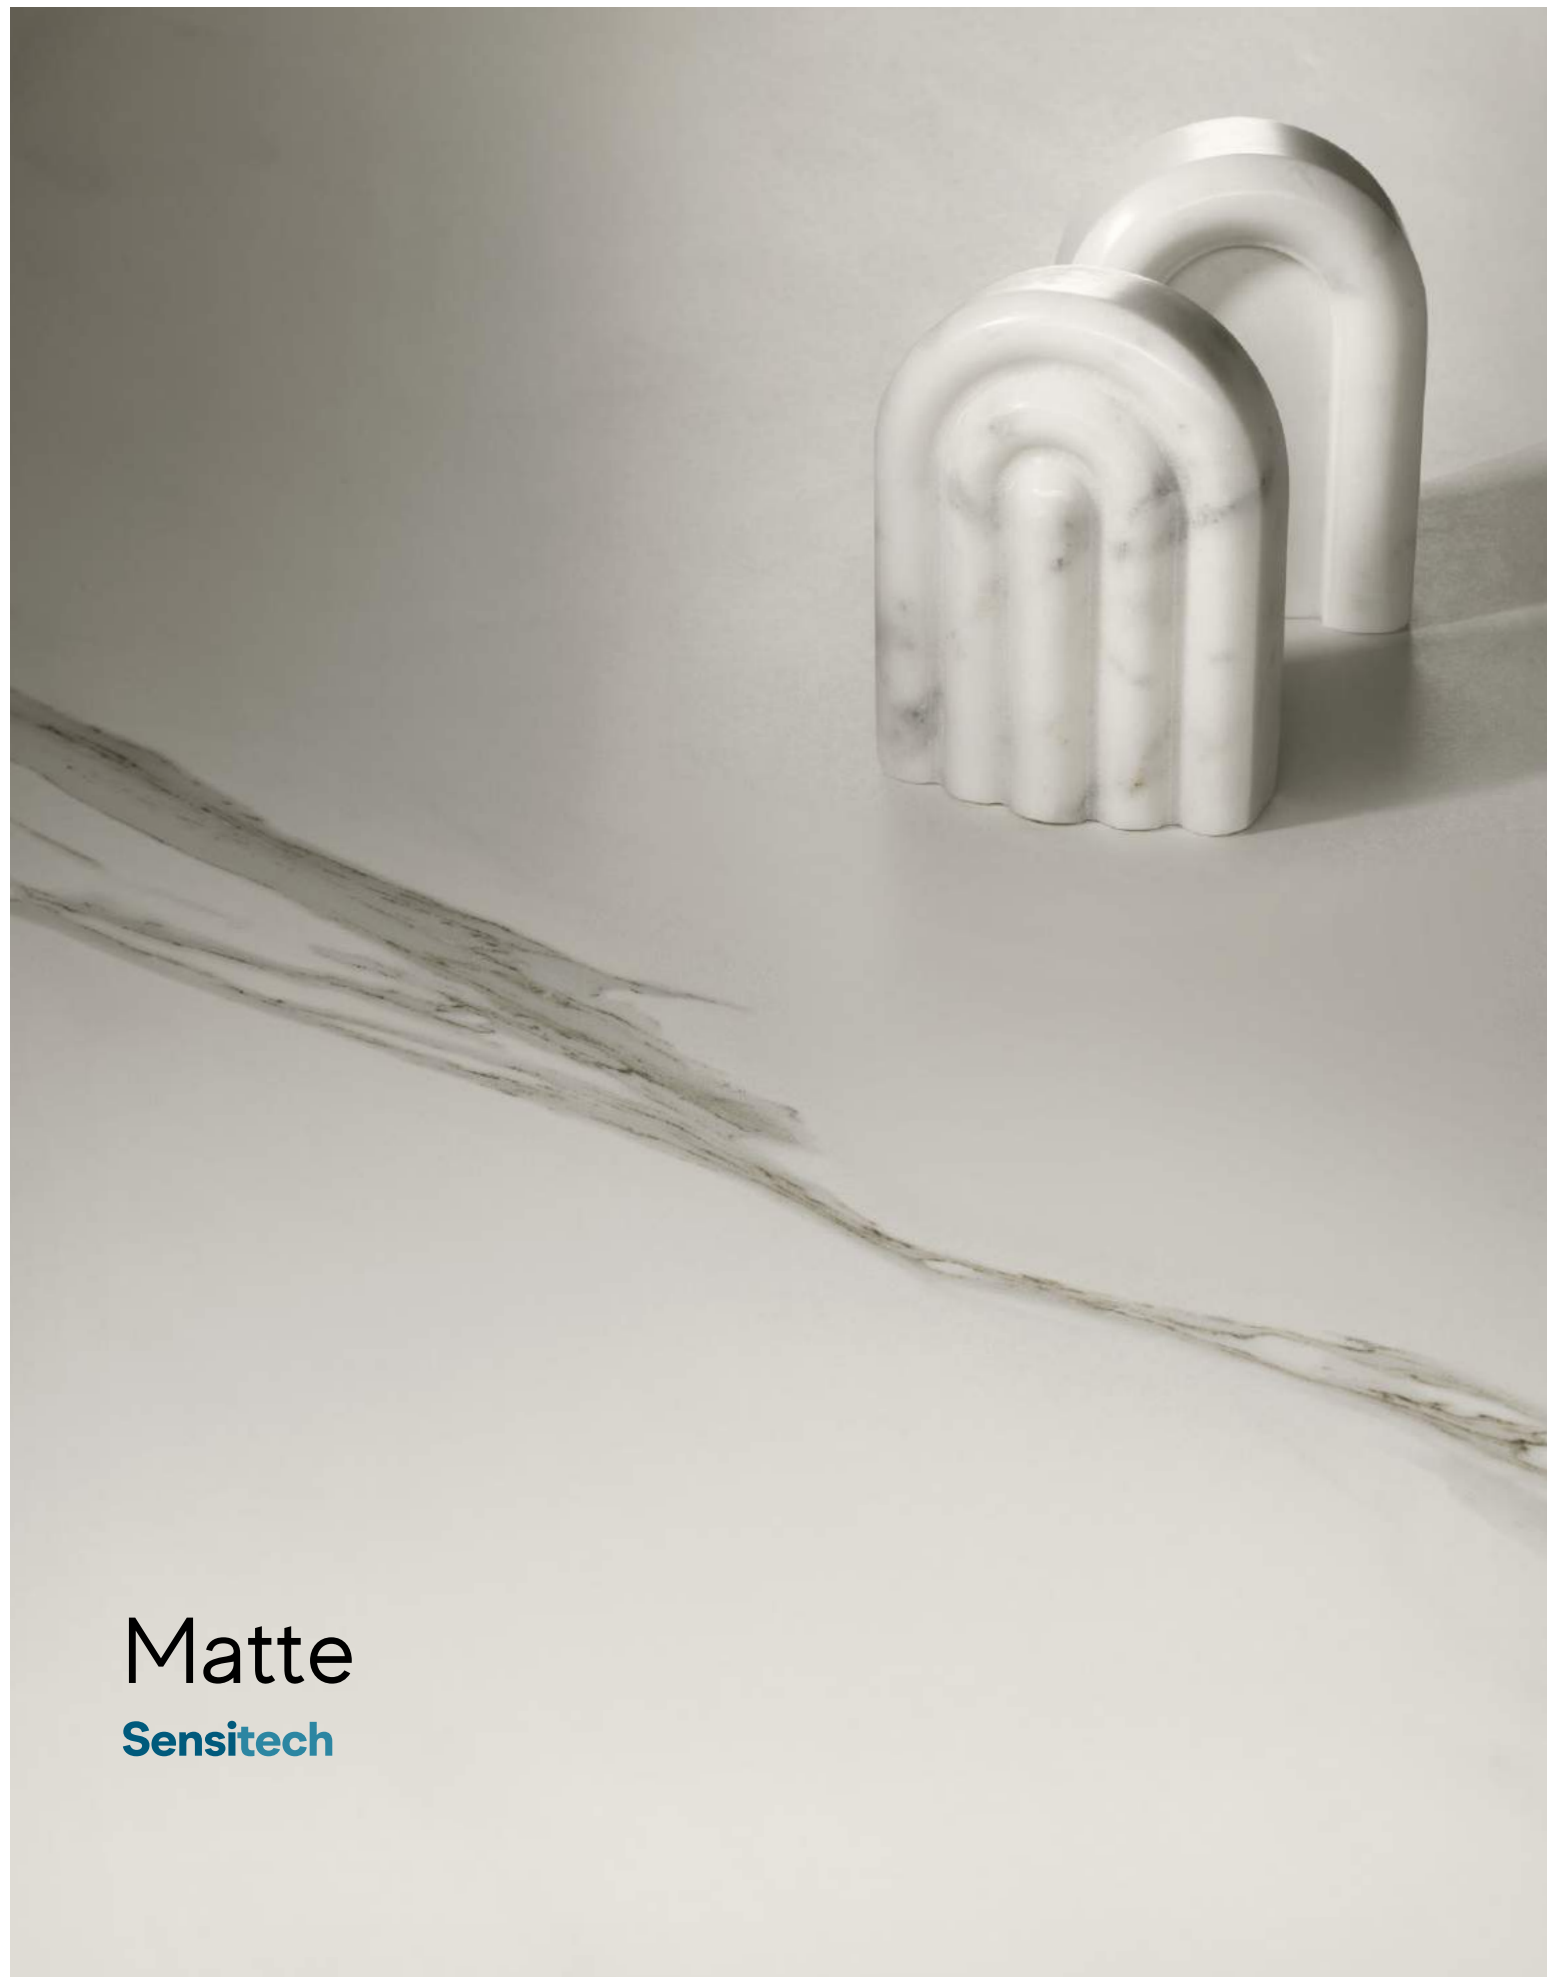

IMAGE  
GALLERY

SURFACE  
RANGE &  
TECHNICAL  
SPECS

ENJOY  
THE VIDEO

Matte  
Sensitech

Velvet  
Velvtech

INDEX

INSPIRATION

DIAMOND DECOR  
DESIGNED BY  
ZAHA HADID  
ARCHITECTS