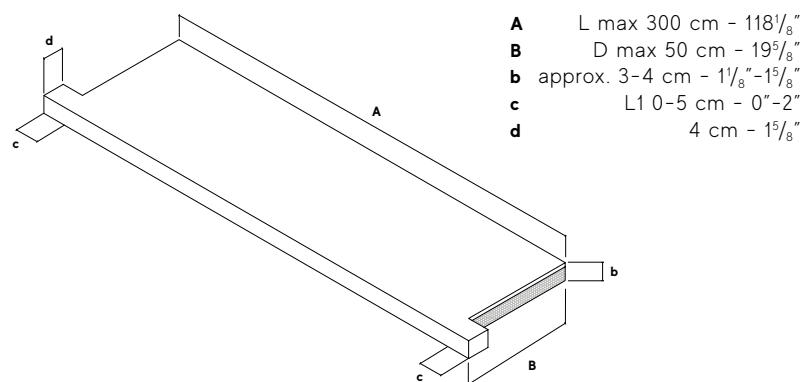

Sensitech

SAFE. SOFT. SMART.

INDOOR & OUTDOOR
CONTINUITY

SOFT TO
THE TOUCH

EXTREMELY
SAFE

HYGIENIC AND EASY TO
CLEAN

LONG-LASTING
QUALITIES