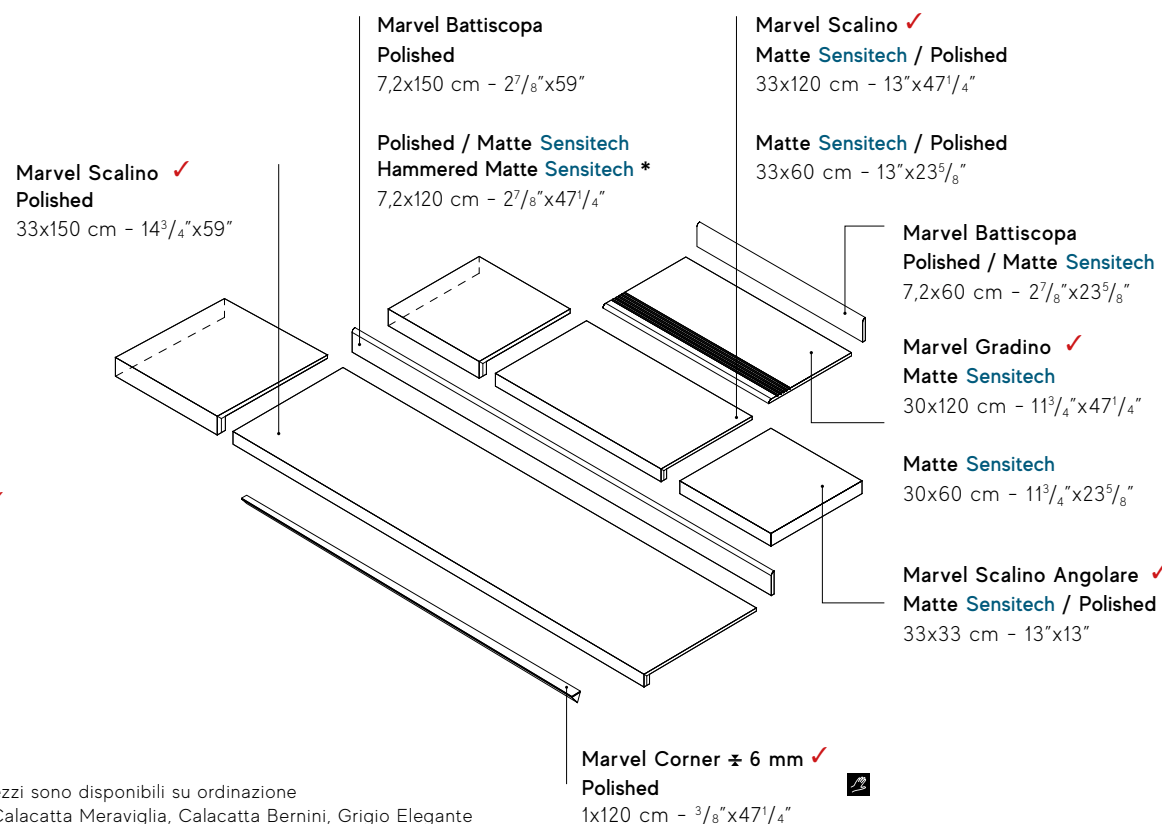

Trim tiles

Indoor trim tiles

Marvel Battiscopa Sagomato Sx/Dx ✓
Matte Sensitech / Polished
7,2x30 cm - 2⁷/₈"x11³/₄"

Marvel Corner A.E. ± 6 mm
Polished
1x1 cm - 3¹/₈"x3¹/₈"

✓ These parts are supplied to order / I pezzi sono disponibili su ordinazione
* Available only in / Disponibile solo in: Calacatta Meraviglia, Calacatta Bernini, Grigio Elegante