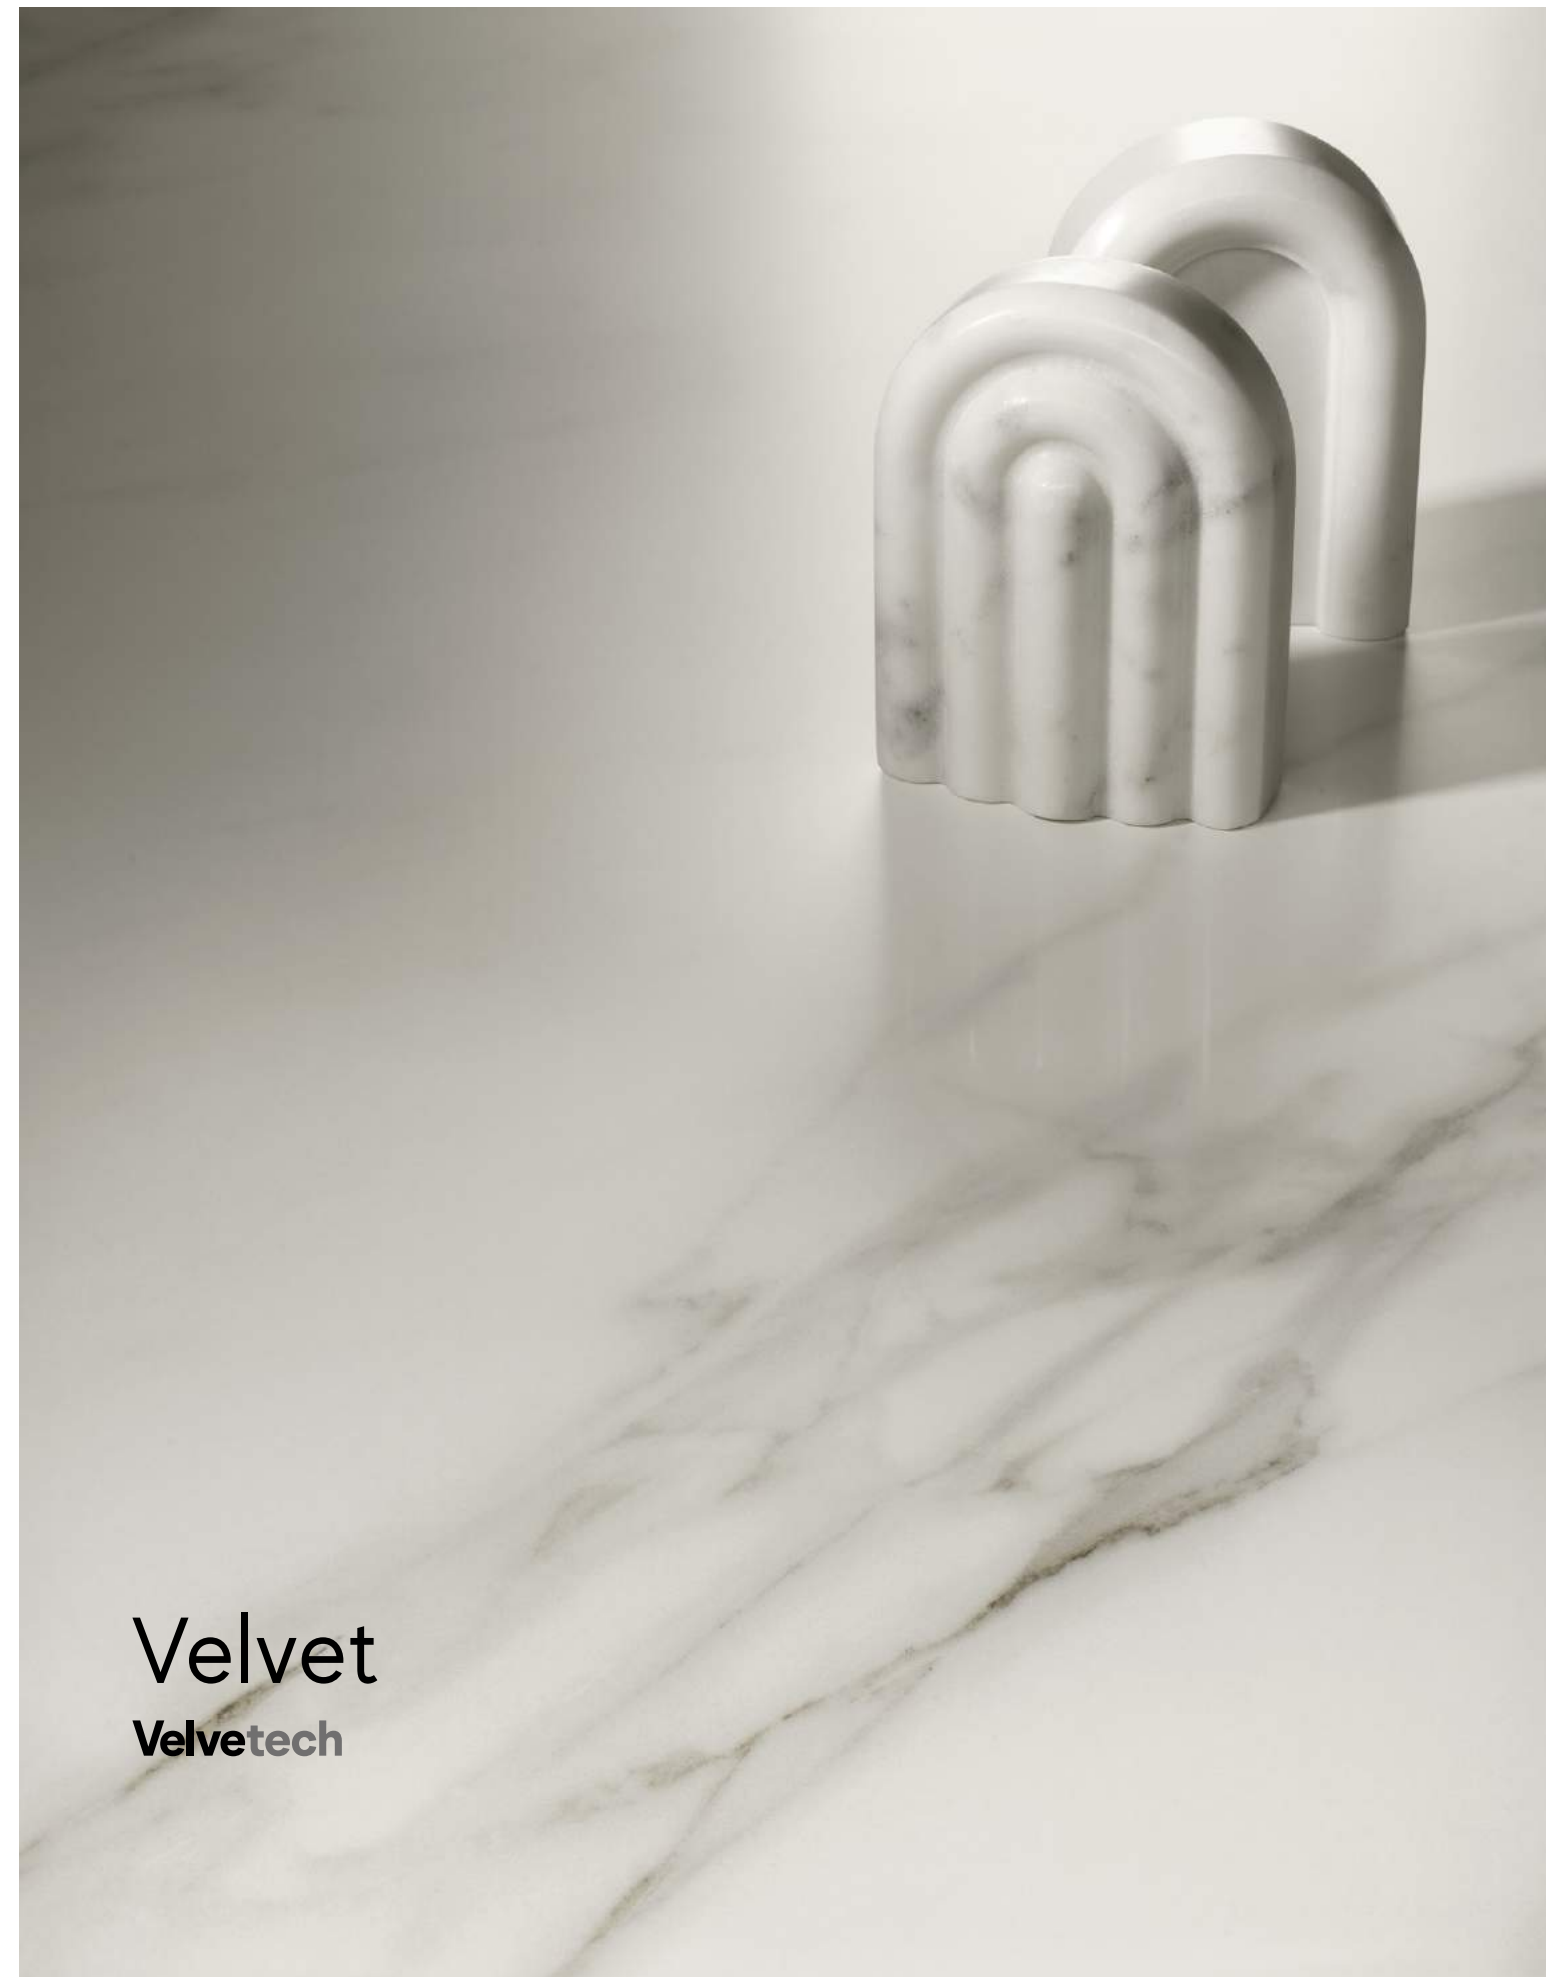

IMAGE  
GALLERY

SURFACE  
RANGE &  
TECHNICAL  
SPECS

ENJOY  
THE VIDEO

Matte  
Sensitech

Velvet  
Velvtech

INDEX

INSPIRATION

DIAMOND DECOR  
DESIGNED BY  
ZAHA HADID  
ARCHITECTS