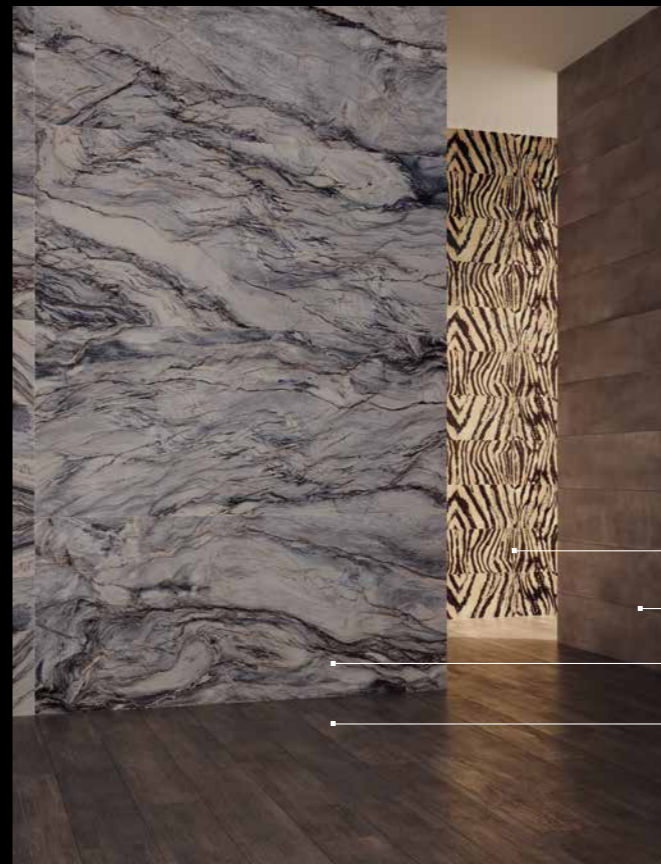

FREEDOM

QUEEN OF FLORIDA

QUEEN OF SICILY

SET#1

TIGER Gold 78,7x178,7 Lx Rt

METAL Brass 29,8x119,2 Nt Rt

CALACATTA Oro 78,7x178,7 Lx Rt

WOOD Dark 26,5x180 Nt Rt