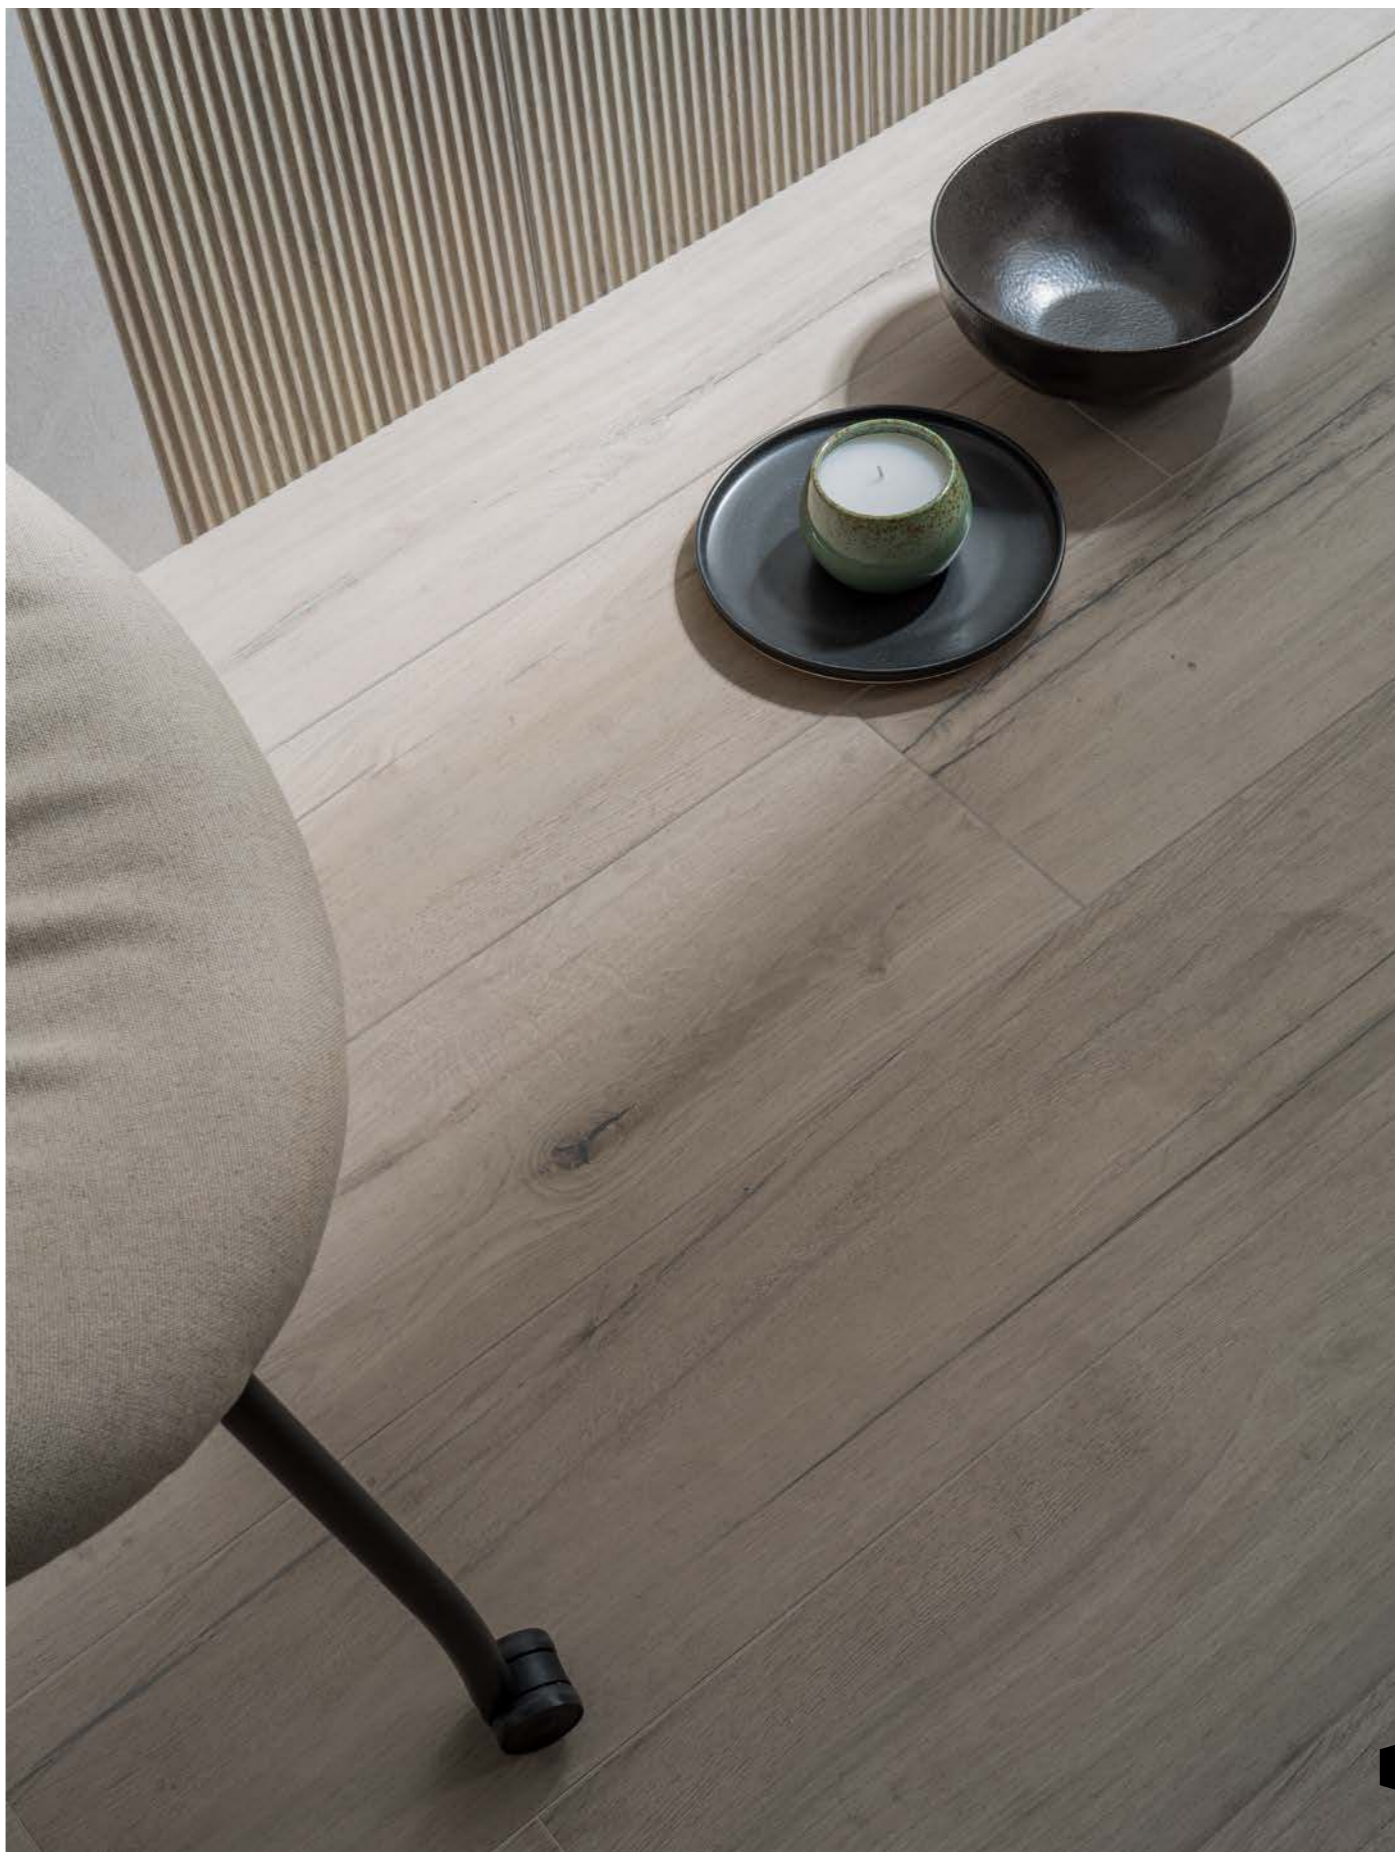

PORCELAIN & WALL TILE

JACKSON

**4D, FLOOR
& WALL**

Inspirada en la belleza de la americana estación de esquí Jackson Hole, su gráfica meticulosamente seleccionada recrea una malla de roble con sorprendente realismo. Disponible en una amplia paleta de colores que ofrece opciones para todos los gustos. Los marcados tigres y sutiles destonos presentes en cada lama aportan un auténtico carácter, brindando un toque de autenticidad y calidez a cualquier espacio interior o exterior. Déjate cautivar por la versatilidad y la belleza natural de la colección Jackson.

Jackson is inspired by the beauty of the US ski resort, Jackson Hole, with a design conceived to emulate the grain of oakwood to amazingly realistic effect. The collection comes in an extensive choice of colours to suit all tastes. Personality is ensured thanks to the pronounced black veins and subtle shade variation of each board, infusing settings with warmth and natural beauty, both indoors and out. Jackson's realism and versatility make it a guaranteed hit!

JACKSON TAUPE_24*151 AS ALCHEMY IRON_100*275 SP

JACKSON ASH_24*151 AS ALCHEMY PEARL_33*100 PEARL DECOR_33,3*100

JACKSON TAUPE_24*151 AS TAUPE DECOR_33,3*100 SP ALCHEMY EARTH_90*90 AS

JACKSON HONEY_24*151 AS HONEY DECOR_33,3*100 SP ALCHEMY PEARL_100*275 SP

JACKSON HONEY DECOR_33,3*100 SP_24*151 AS

JACKSON TAUPE_24*151 AS

JACKSON HONEY DECOR_333_100 SP ALCHEMY PEARL_100*275 SP

JACKSON TAUPE DECOR_33,3*100 SP JACKSON ASH_24*151 AS ALCHEMY PEARL_33,3*100

JACKSON FLOOR
porcelain