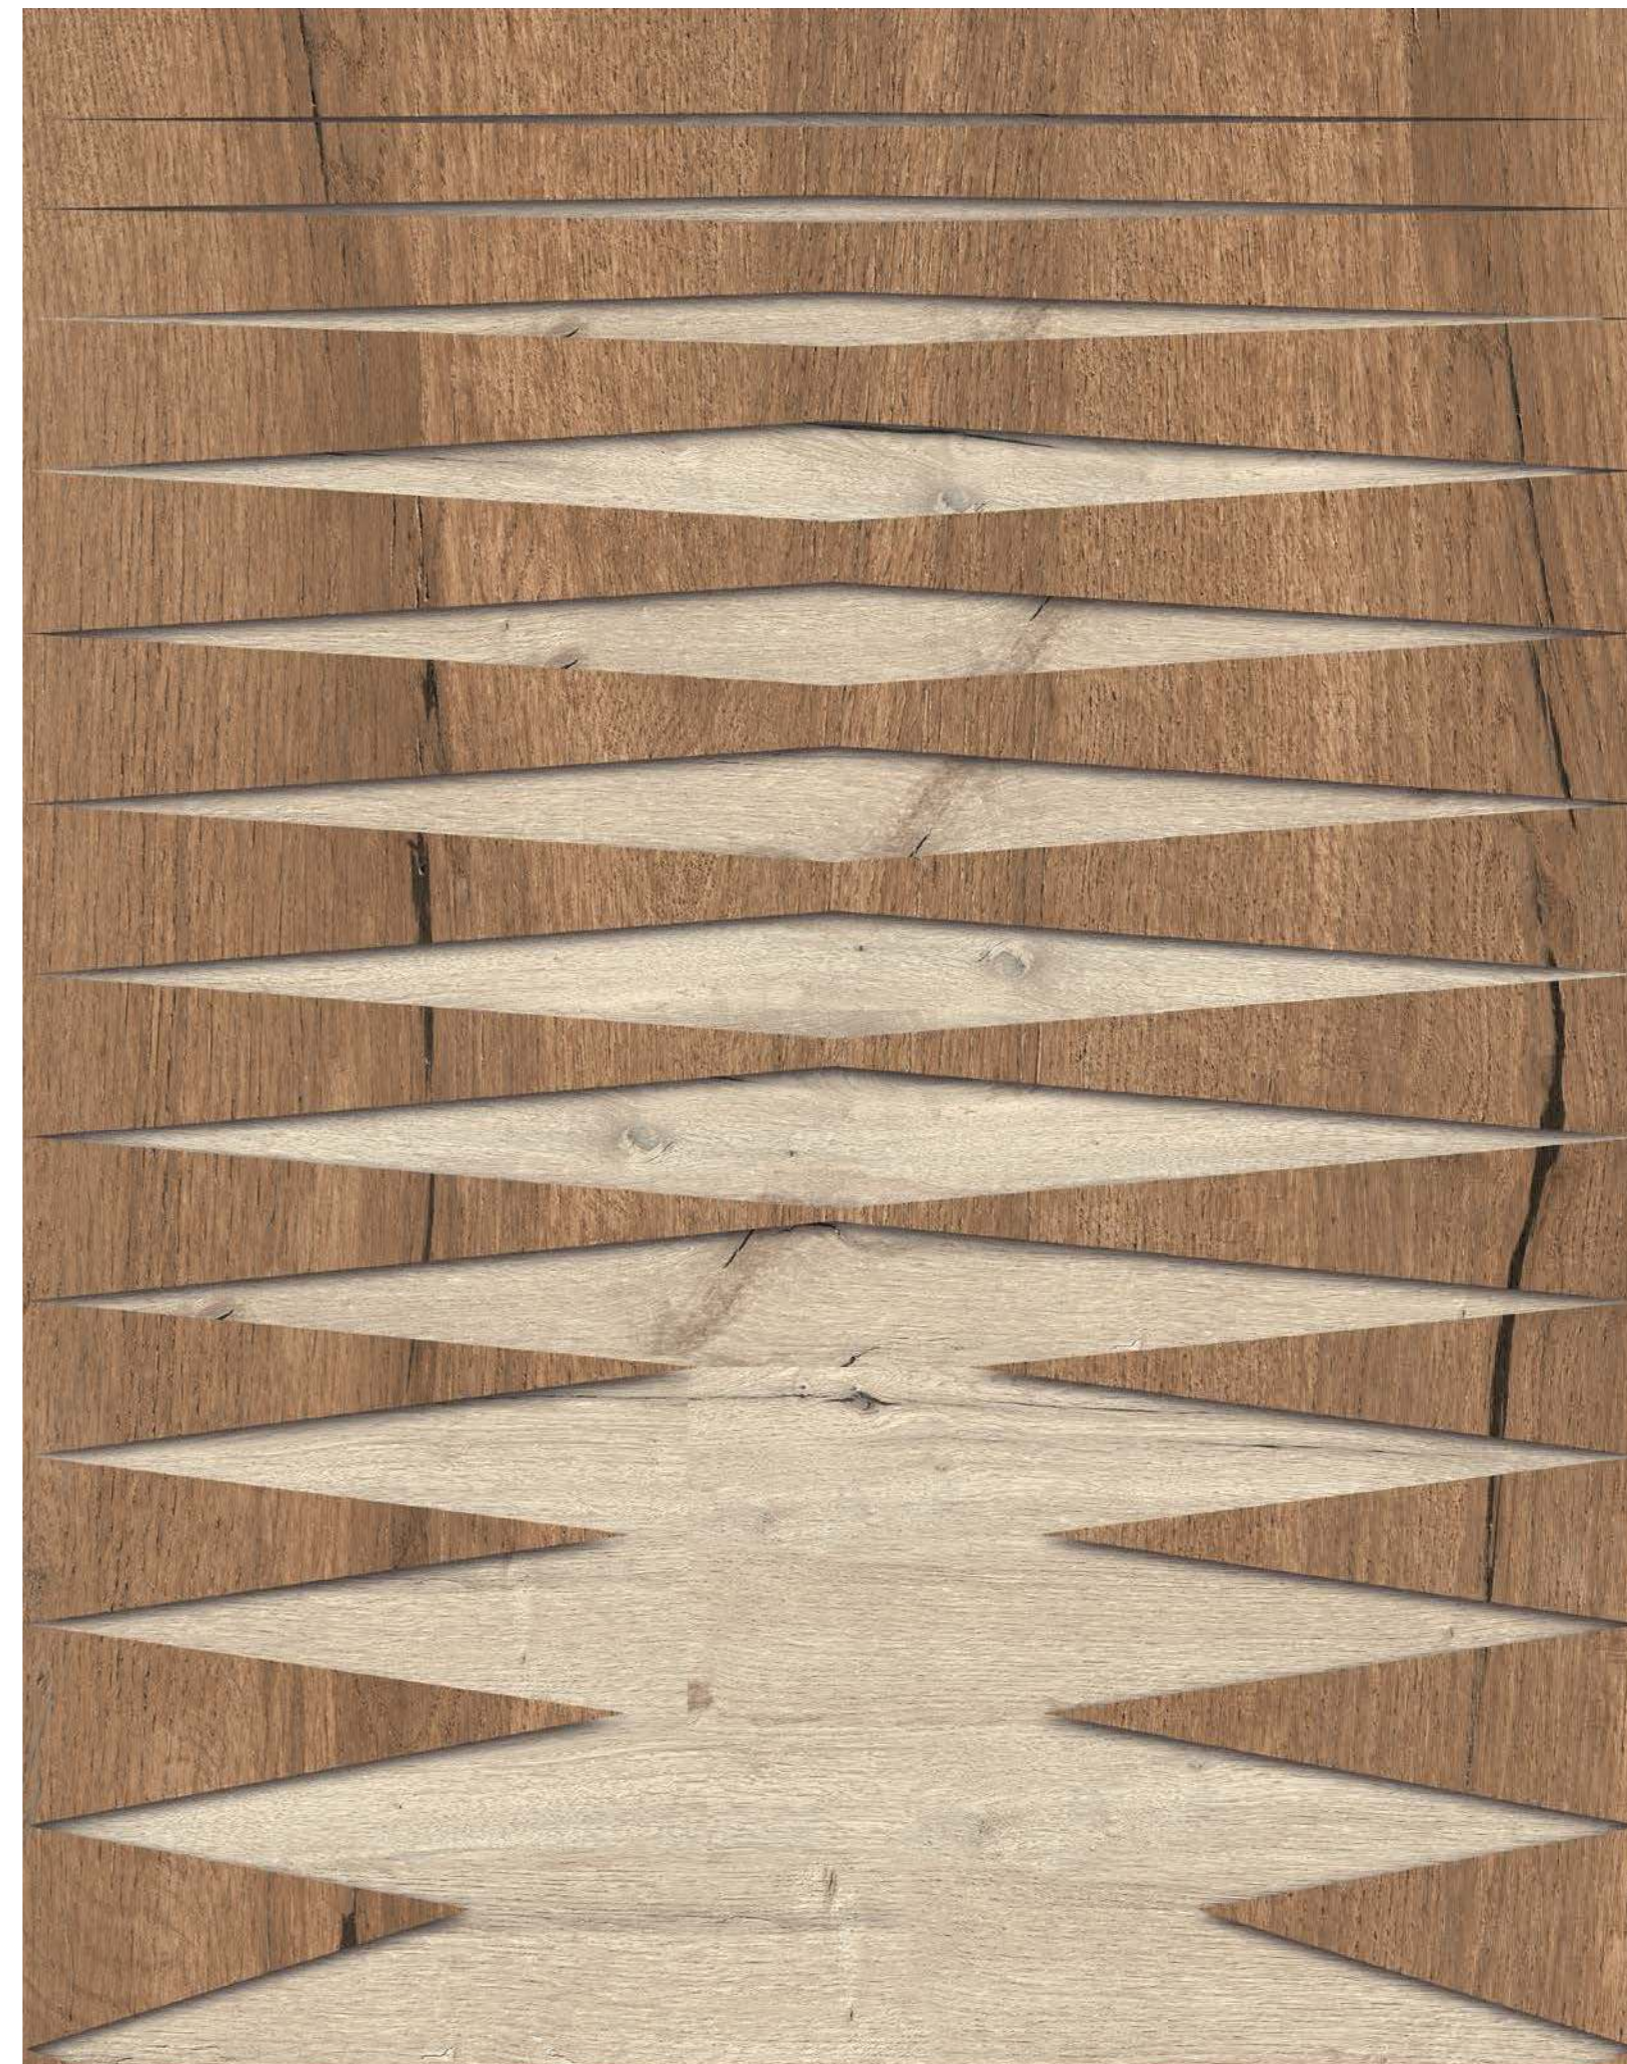

PORCELAIN & WALL TILE

JACKSON

**4D, FLOOR
& WALL**

Inspirada en la belleza de la americana estación de esquí Jackson Hole, su gráfica meticulosamente seleccionada recrea una malla de roble con sorprendente realismo. Disponible en una amplia paleta de colores que ofrece opciones para todos los gustos. Los marcados tigres y sutiles destonos presentes en cada lama aportan un auténtico carácter, brindando un toque de autenticidad y calidez a cualquier espacio interior o exterior. Déjate cautivar por la versatilidad y la belleza natural de la colección Jackson.

Jackson is inspired by the beauty of the US ski resort, Jackson Hole, with a design conceived to emulate the grain of oakwood to amazingly realistic effect. The collection comes in an extensive choice of colours to suit all tastes. Personality is ensured thanks to the pronounced black veins and subtle shade variation of each board, infusing settings with warmth and natural beauty, both indoors and out. Jackson's realism and versatility make it a guaranteed hit!

JACKSON TAUPE_24*151 AS ALCHEMY IRON_100*275 SP

JACKSON ASH_24*151 AS ALCHEMY PEARL_33*100 PEARL DECOR_33,3*100

JACKSON TAUPE_24*151 AS TAUPE DECOR_33,3*100 SP ALCHEMY EARTH_90*90 AS

JACKSON HONEY_24*151 AS HONEY DECOR_33,3*100 SP ALCHEMY PEARL_100*275 SP

JACKSON WALL
white body wall tile

SHAPED
33,3 * 100
DECOR

| JACKSON WALL | |
|--------------|----------------------|
| Rectified | 33,3*100 cm 13*39" |
| Thickness | 8,6 mm |
| Patterns | 8 |
| Finished | DECOR SHAPED |
| | BN10 |
| HONEY | 37874 |
| TAUPE | 37873 |