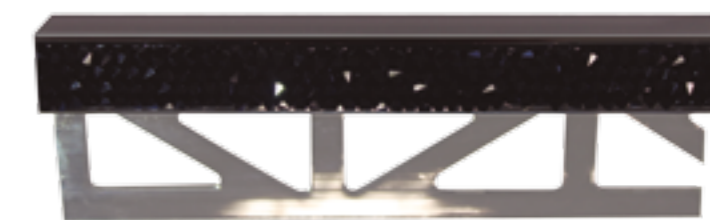

pro-part Li Crystal rock SW Graphite

Brass profile with chrome finish. Made with Swarovski Elements

pro-part Li Crystal rock SW graphite 11mm
12x11x2500 mm

B73141326 100130428
536.69 p/u