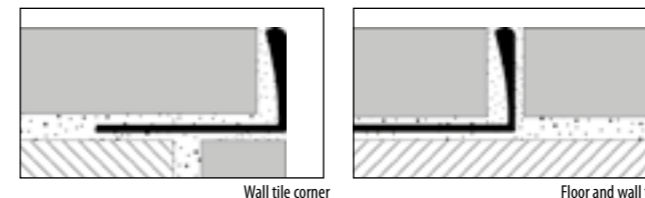

pro-mate 3

Right angle profile for corners and wall and floor tile coverings. Decorative use as a metallic line.

Right angle, 3 mm thick profiles for trimming the non-glazed edge of the tile. Available in a wide variety of materials, they are also suitable for separating wall tiles.