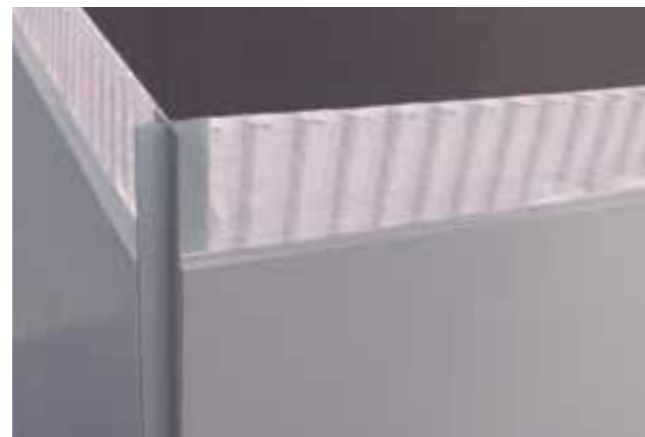

CORNER PROFILES AND TRIMS FOR WALL TILES

pro-corner

Metallic profile for protecting corners.

Right angle, metallic profiles for protecting corners. Most of the pro-corner models are installed after the tile, which implies a small lip over the tile surface.