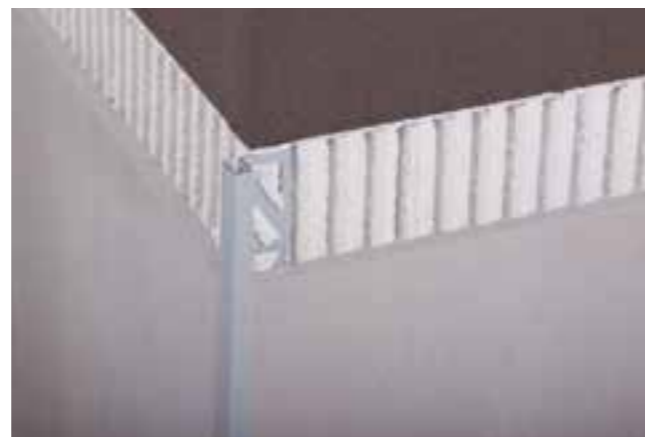

pro-part

Decorative profile for ceramic wall tiles. Suitable for trimming corners and transitions between ceramic tiles.

Right angle, corner shaped profiles, with an 8 mm edge and a variable width edge. Excellent solution for a wide variety of ceramic installations.