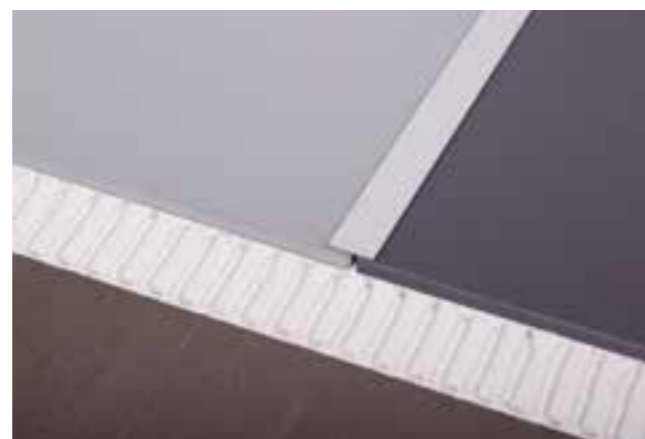

pro-T

Profile for transitions between floor coverings.

Profiles for transitions between tiles or slabs with slightly different heights. Available in two widths: 14 and 25 mm. Specially recommended for transitions between ceramic tiles and wooden floors.