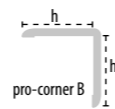

pro-corner B

Aluminium

KEA	SAP	h (mm)	P/UK
B78122001	100005584	25	20.57 p/u