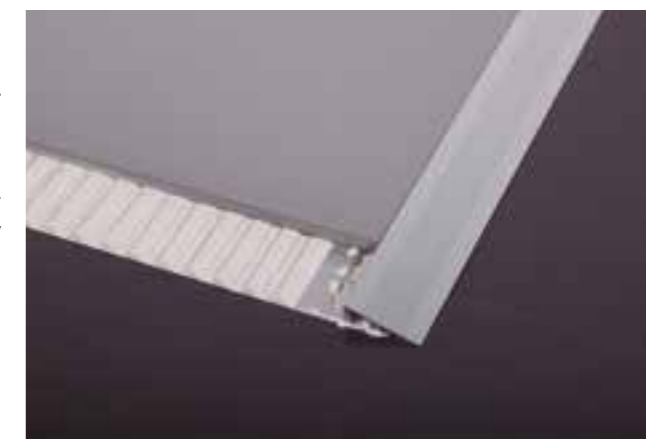

pro-T

Profile for transitions between floor coverings.

Profiles for transitions between tiles or slabs with slightly different heights. Available in two widths: 14 and 25 mm. Specially recommended for transitions between ceramic tiles and wooden floors.

pro-T

Chromed brass

KEA	SAP	h (mm)	P/UK
B75133401	100005460	14	43.00 p/u
B75133402	100005461	25	46.85 p/u

Gloss stainless steel

KEA	SAP	h (mm)	P/UK
B75141003	100005462	14	43.09 p/u
B75141004	100005463	25	49.91 p/u

Brushed stainless steel

KEA	SAP	h (mm)	P/UK
B75141005	100005464	14	45.09 p/u
B75141006	100005465	25	56.98 p/u

Anodized aluminium silver

KEA	SAP	h (mm)	P/UK
B75122001	100005452	14	6.80 p/u
B75122002	100005453	25	12.44 p/u

pro-level

Transition profile between floor coverings at different levels. It covers the non-glazed edge of the tile and protects it from shocks.

Technical profiles for small height differences between floor coverings. Available in rounded finish and sloped finish. Specially recommended for high transit floors.

pro-level C

Anodized aluminium silver

KEA	SAP	h (mm)	P/UK
B74122002	100005426	11	16.39 p/u
B74122003	100005427	12,5	21.93 p/u

pro-level R

Anodized aluminium silver

KEA	SAP	h (mm)	P/UK
B74122004	100005428	11	45.02 p/u
B74122005	100005429	12,5	49.47 p/u
B74122006	100005430	15	53.23 p/u
B74122007	100005431	20	71.60 p/u