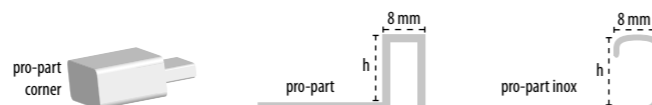

pro-part

Decorative profile for ceramic wall tiles. Suitable for trimming corners and transitions between ceramic tiles.

Right angle, corner shaped profiles, with an 8 mm edge and a variable width edge. Excellent solution for a wide variety of ceramic installations.

pro-part

Chromed brass				
KEA	SAP		h (mm)	P/UK
B73134001	100005368	XLight	7	58.50 p/u
B73134002	100005369		9	60.80 p/u
B71342552	100088905		10	70.14 p/u
B73134003	100005370		11	63.10 p/u
B73134004	100005371		12,5	65.11 p/u
B73134005	100005372		15	68.56 p/u

Stainless steel

KEA	SAP		h (mm)	P/UK
B73141009	100005377		9	28.84 p/u
B73141010	100005378		11	31.48 p/u
B73141011	100005379		12,5	32.44 p/u

Anodized aluminium silver

KEA	SAP		h (mm)	P/UK
B73122001	100005322	XLight	7	11.82 p/u
B73122002	100005323		9	12.46 p/u
B73122003	100005324		11	13.09 p/u
B73122004	100005325		12,5	14.34 p/u
B73122005	100005326		15	17.34 p/u

High gloss aluminum

KEA	SAP		h (mm)	P/UK
B73141317	100089004		11	50.97 p/u
B73124004	100005353		12,5	49.19 p/u

Lacquered aluminium

KEA	SAP		h (mm)	P/UK
B71342551	100088551	Black	11	25.50 p/u
B71342547	100080530	Black	12,5	28.62 p/u
B71342576	100100723	White	11	25.02 p/u
B71342549	100083438	White	12,5	28.62 p/u

Black matt aluminium

KEA	SAP		h (mm)	P/UK
B71342714	100220100		7	23.80 p/u
B71342659	100171975		11	20.52 p/u
B71342713	100220083		12,5	25.29 p/u

Chromed brass corner				
KEA	SAP		h (mm)	P/UK
B73134301	100005373	XLight	7	21.27 p/u
B73134302	100005374		9	21.27 p/u
B71342554	100091065		10	23.12 p/u
B73134303	100005375		11	21.27 p/u
B73134304	100005376		12,5	21.27 p/u
B71342541	100067718		15	25.58 p/u

Stainless steel corner

KEA	SAP		h (mm)	P/UK
B73141309	100005380		9	20.64 p/u
B73141310	100005381		11	20.64 p/u
B73141311	100005382		12,5	22.28 p/u

Anodized aluminium silver corner