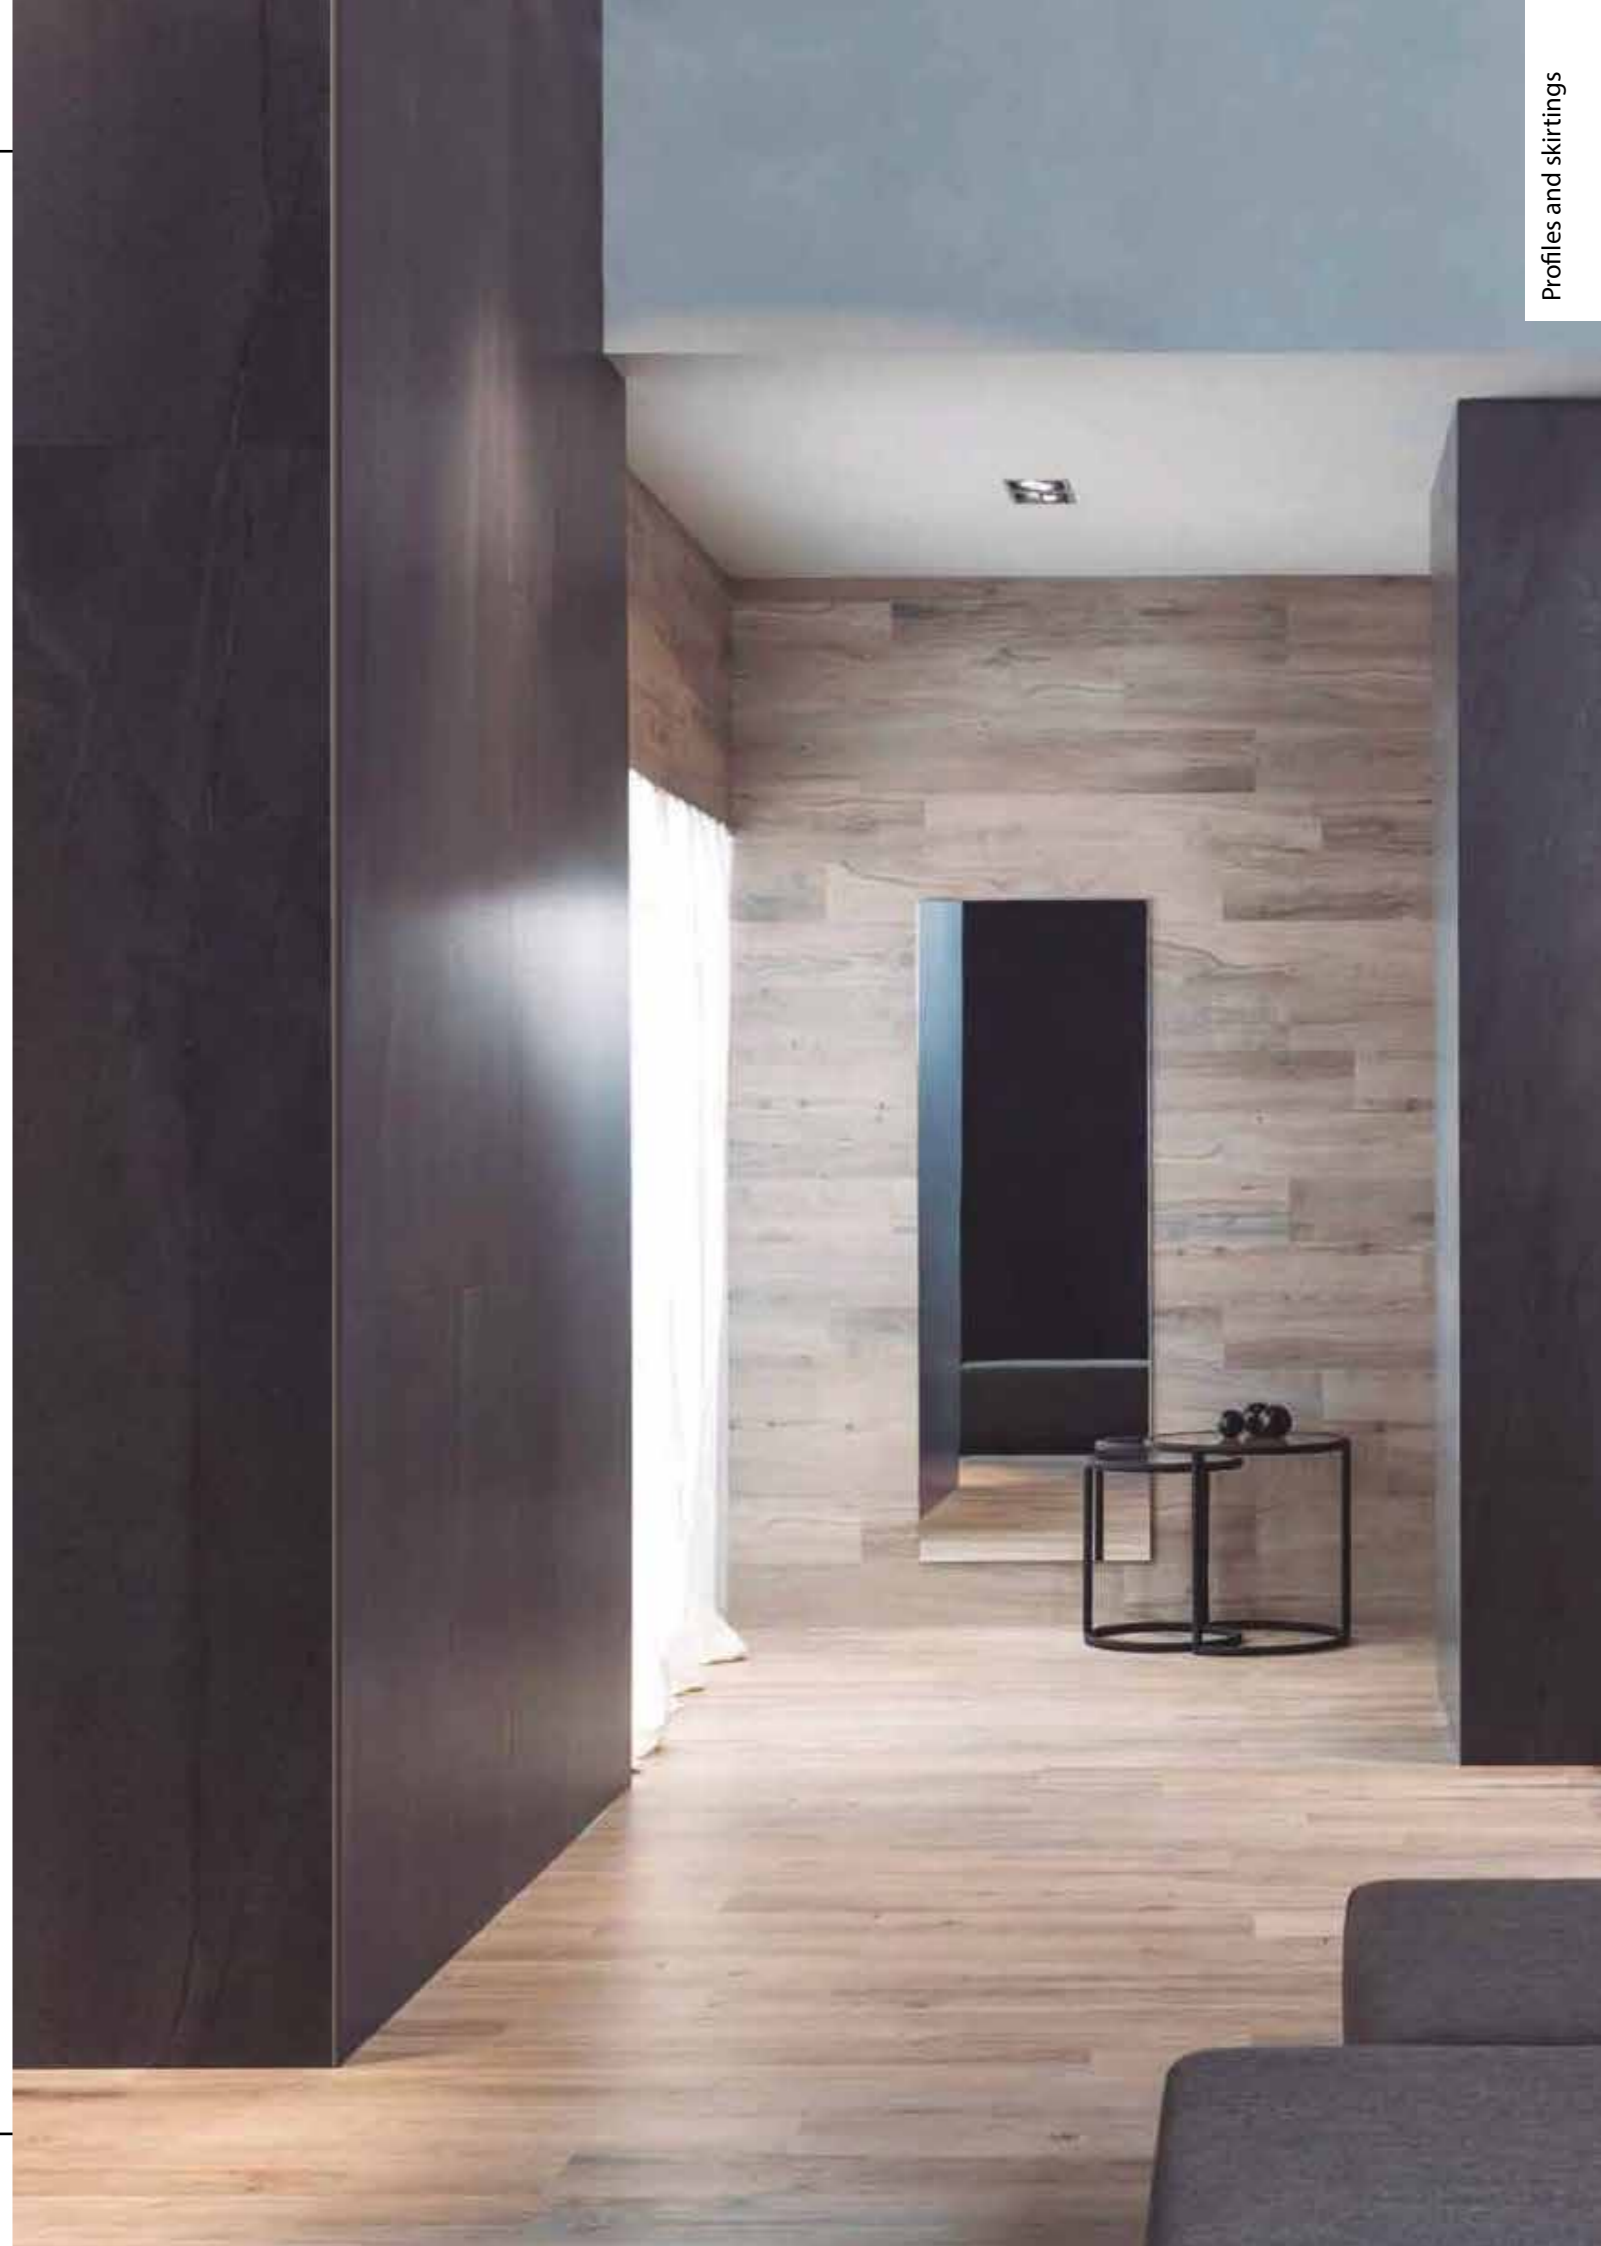

pro-mate 45 TOP

KEA	SAP		h (mm)	P/UK
B71342614	100126778	Chrome	6	60.58 p/u
B71342612	100126777	Anod.	6	19.26 p/u