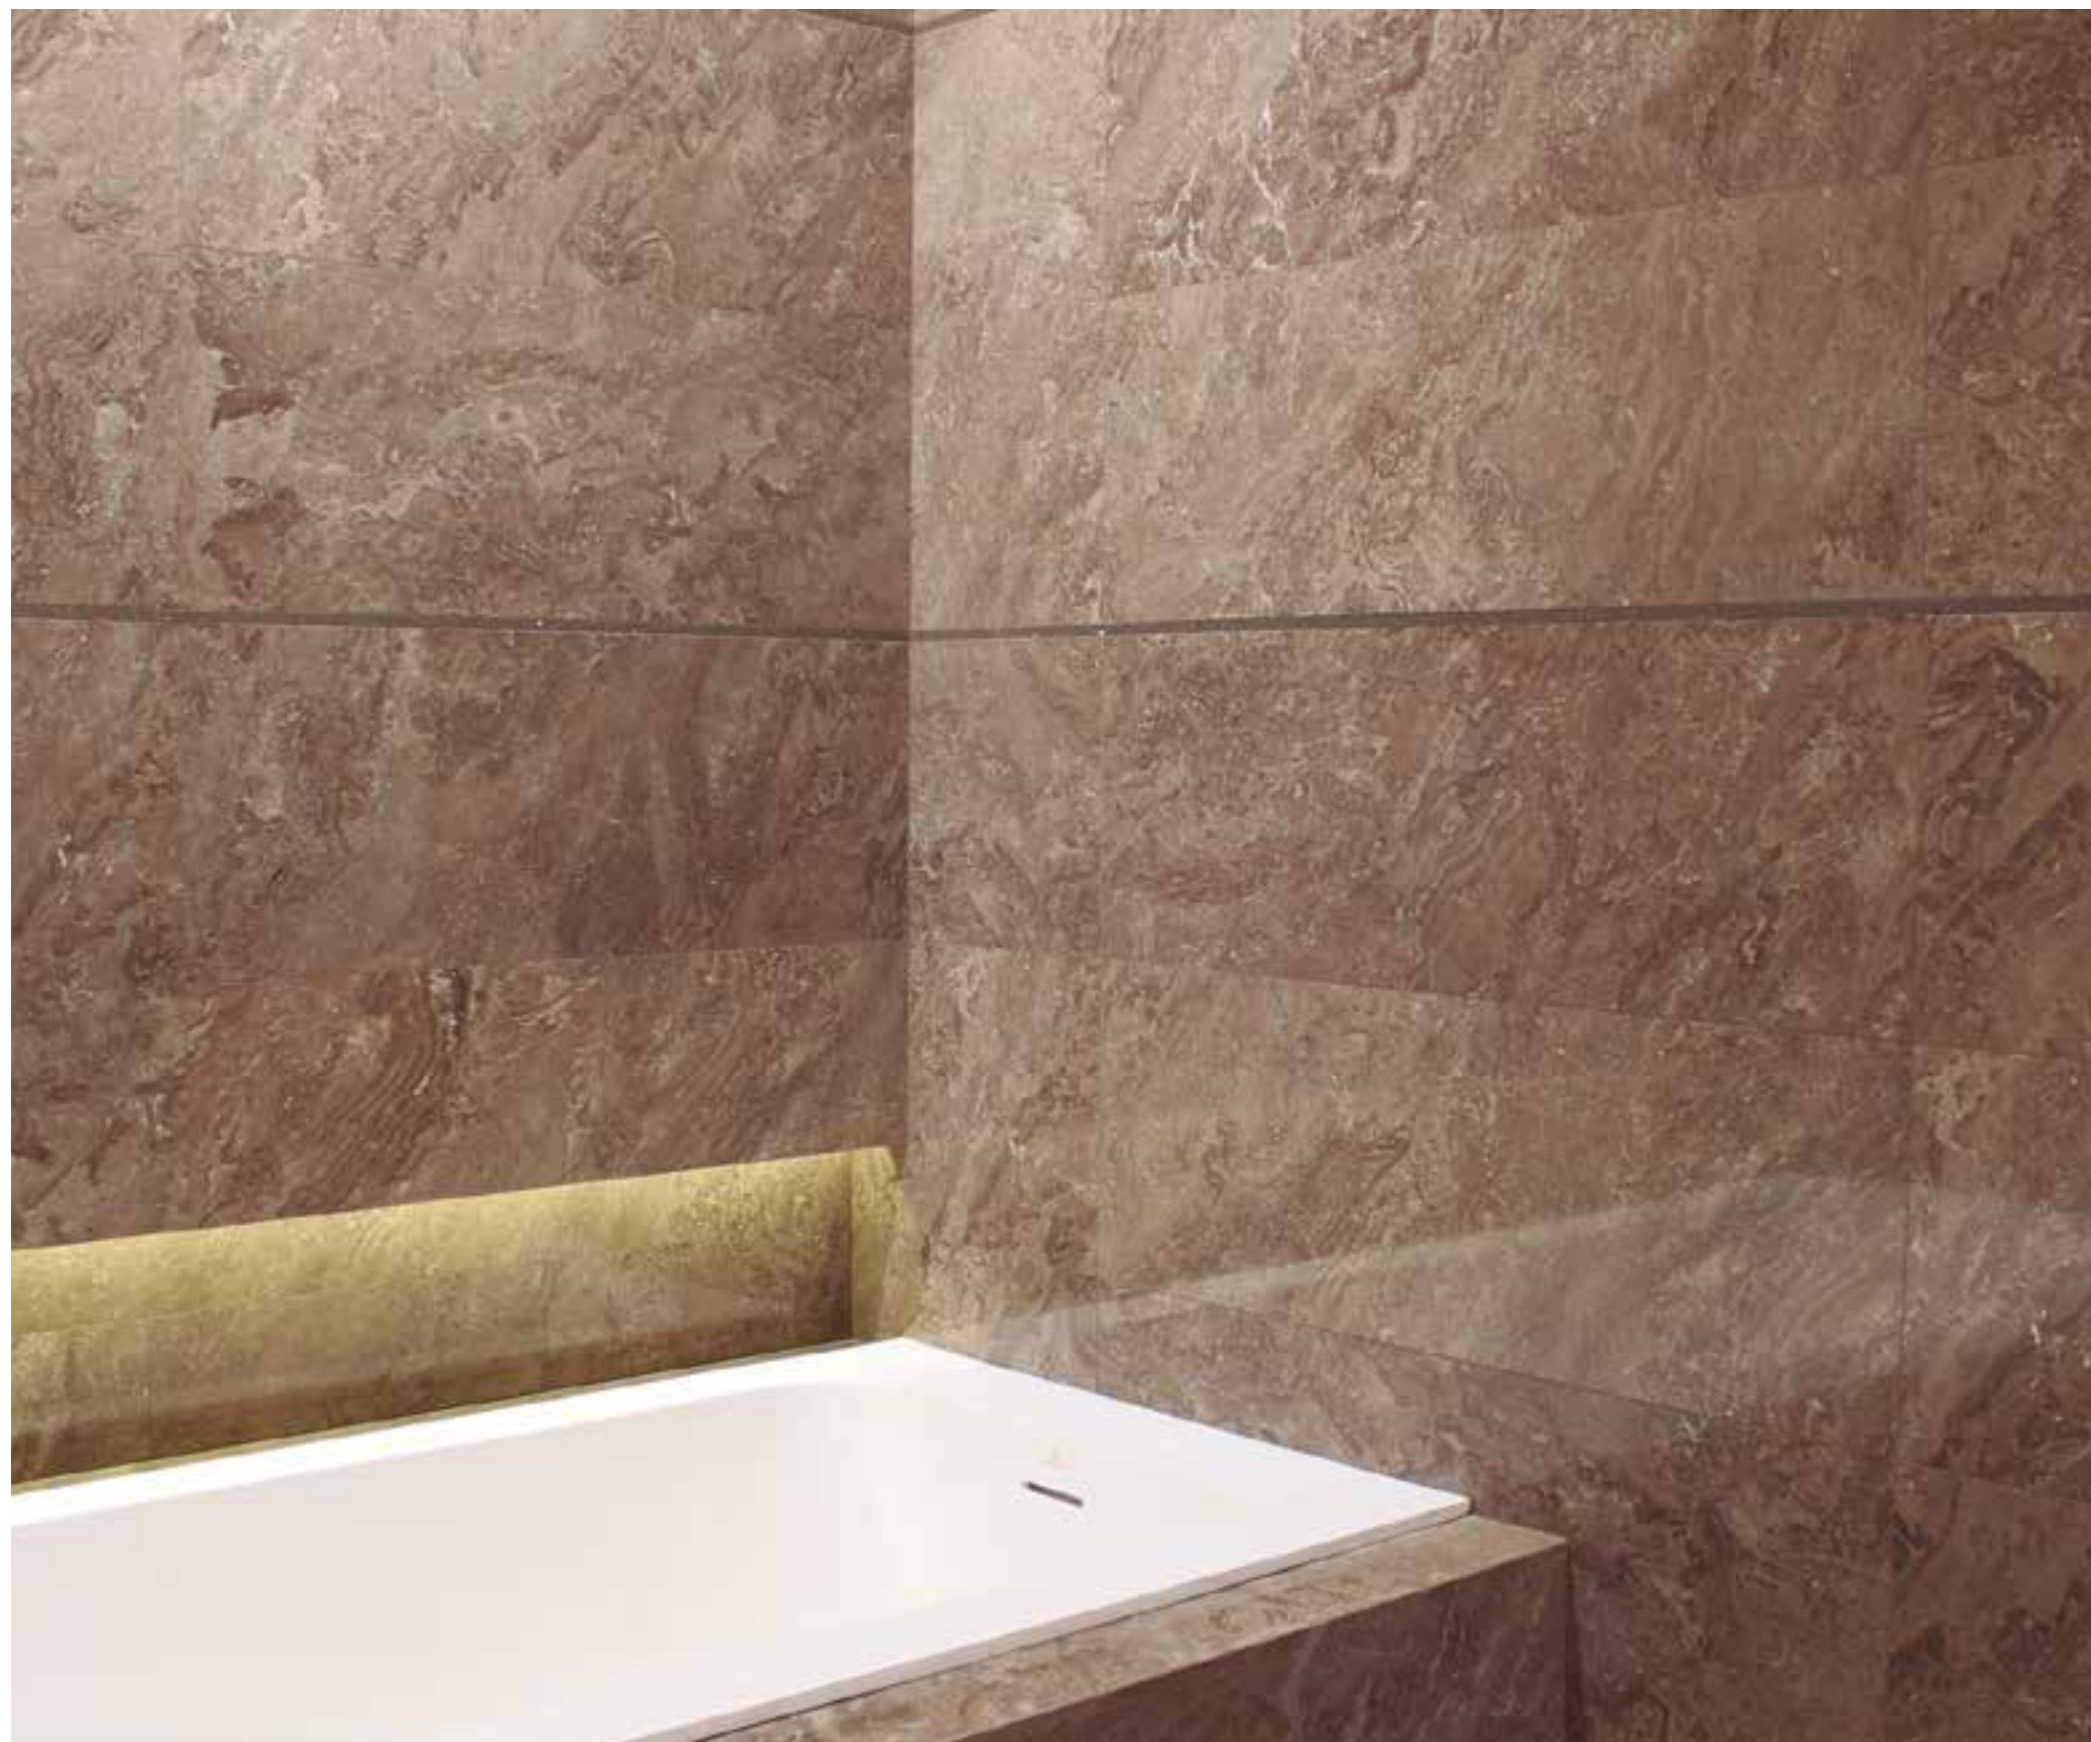

CRYSTAL COLLECTION

High-end decorative profile for ceramic wall tiling, made with Swarovski crystals.
Replaces the traditional decorative ceramic listellos by new design metallic lines.

pro-part Li Crystal sand SW Silver