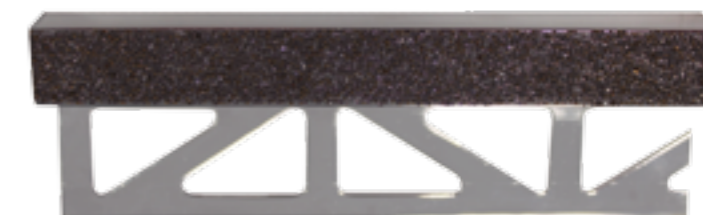

pro-part Li Crystal sand SW Silver

Chromed brass profile. Made with Swarovski Elements

pro-part Li crystal sand SW silver 11mm
12x11x2500 mm

B73141322 100130431
315.13 p/u

CRYSTAL COLLECTION

High-end decorative profile for ceramic wall tiling, made with Swarovski crystals.
Replaces the traditional decorative ceramic listellos by new design metallic lines.