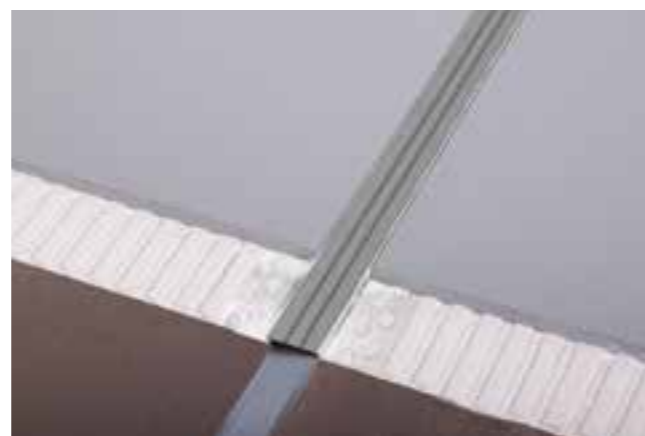

structural joints

Profile for structural joints in ceramic floor coverings.

Metallic profiles with a central elastic joint that absorbs the structural movements of the support. Available with deformable polypropylene joint for pedestrian transit and moving metallic joint for wheeled transit.