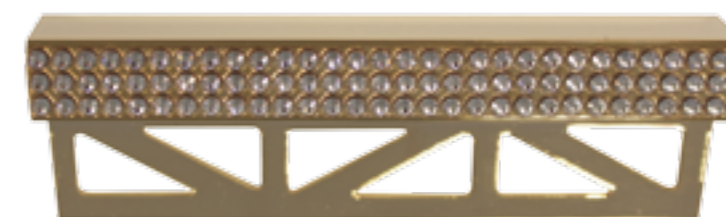

pro-part Li Gold SW 1500 11mm
12x11x2500 mm

B73141324 100130432
540.37 p/u