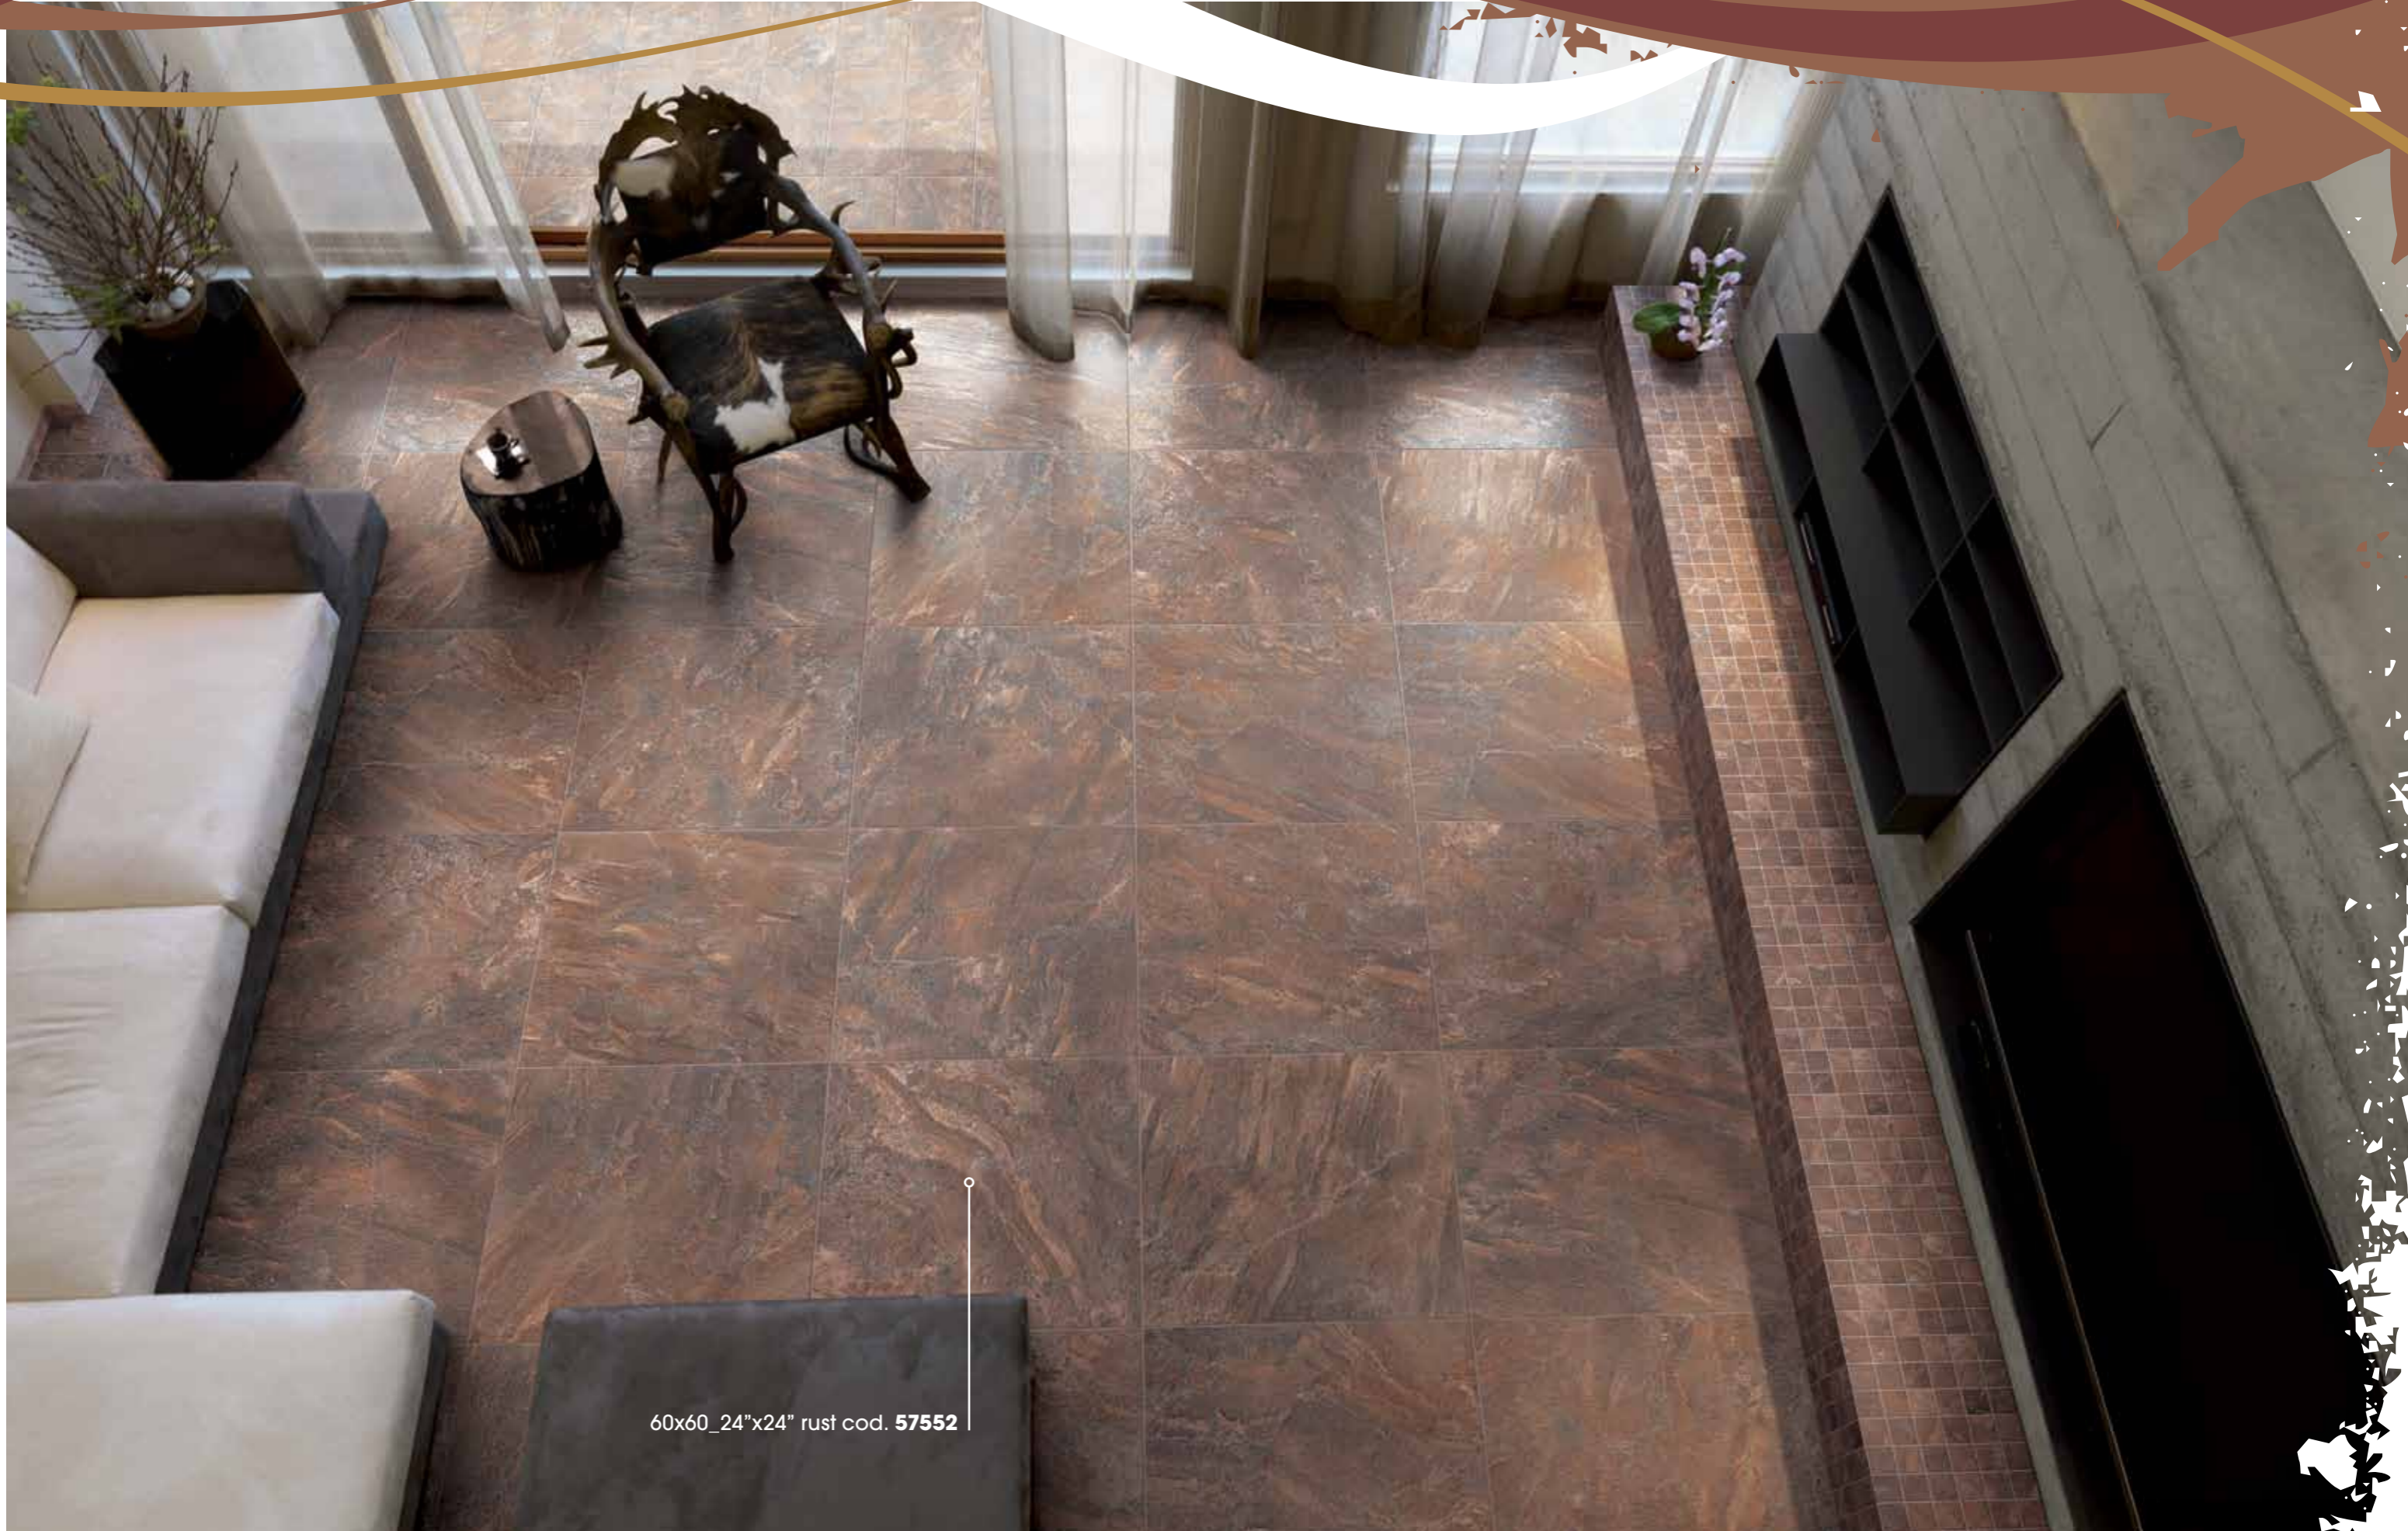

rust

60x60_24"x24" rust cod. 57552