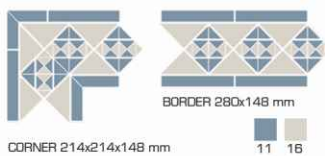

KHARKOV

LAXFORD

DOUBLE LAXFORD (GRANADA)

STIRLING

LISBON

LISBON 1 (octagon)

LISBON 2 (octagon)

MUNICH 1

INVER LONDON

SHEET 294x294 mm

OCT 96x96
LOZENGE 96x44x52
DOT 29x29
TR 1/4 DOT 20x20
JOINT 4,0 (mm)

BORDER 414x52 mm
CORNER 106x106x52 mm
* Strips are supplied loose

BELFAST

SHEET 294x294 mm

OCT 96x96
LOZENGE 96x44x52
DOT 29x29
JOINT 4,0 (mm)