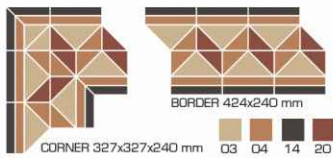

14 16

PORTREE BLUE

BORDER 420x190 mm
CORNER 237x237x190 mm

11 13 21

STRAND with 2 strips

BORDER 420x240 mm
CORNER 260x260x240 mm

11 14 19

KENSINGTON

KENSINGTON with 1 strip

RICHMOND GREEN

BRUSSELS

HENLEY

RICHMOND BLACK

NOTTINGHAM

HENLEY with 2 strips

HONG KONG