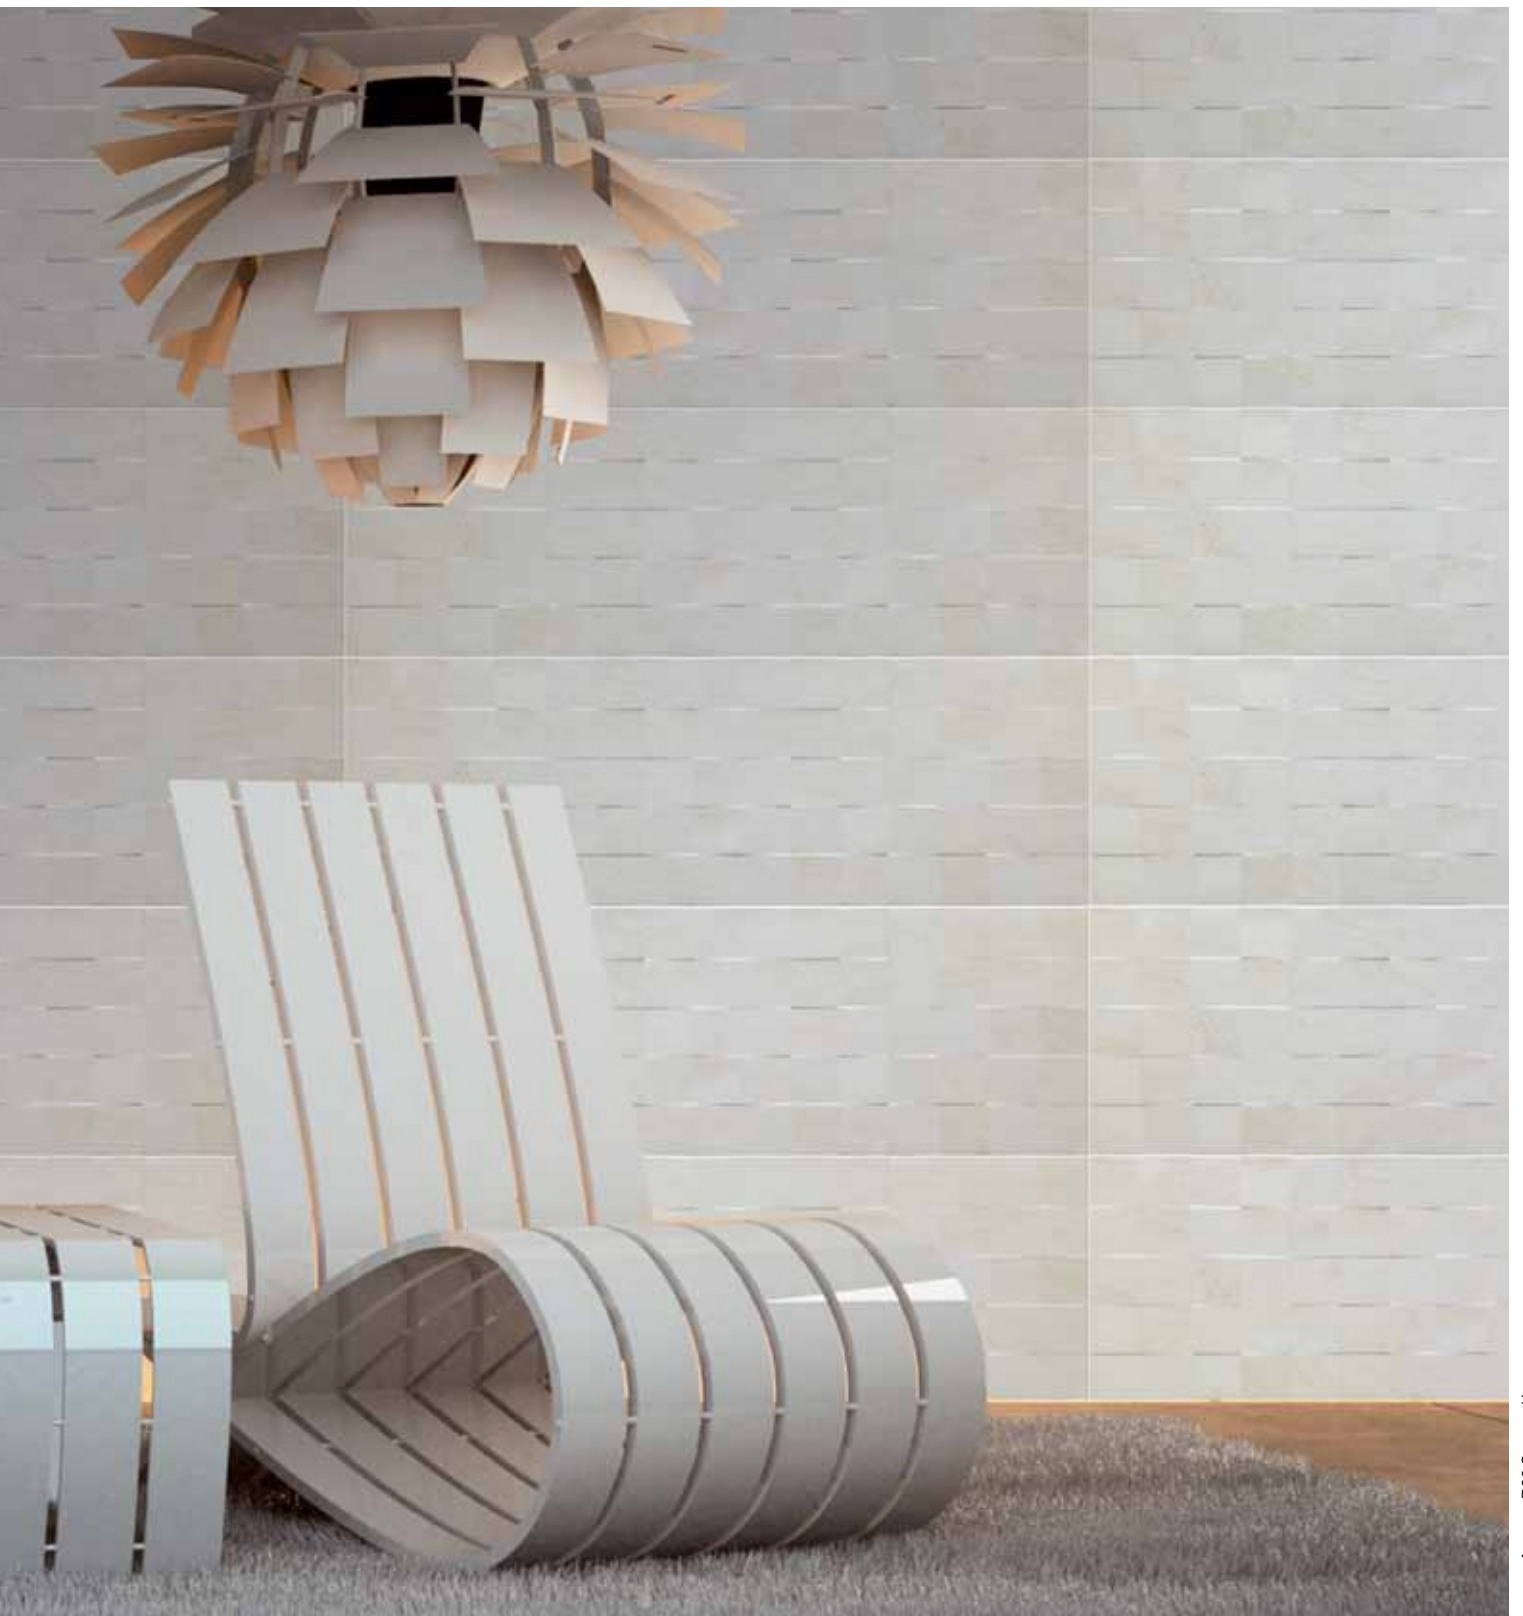

B43

Armony R90 Squared nature · 30x90 cm

B43

ARMONY Co.

NATURAL ELEMENTS

NATURAL ELEMENTS

PIEDRA

stone